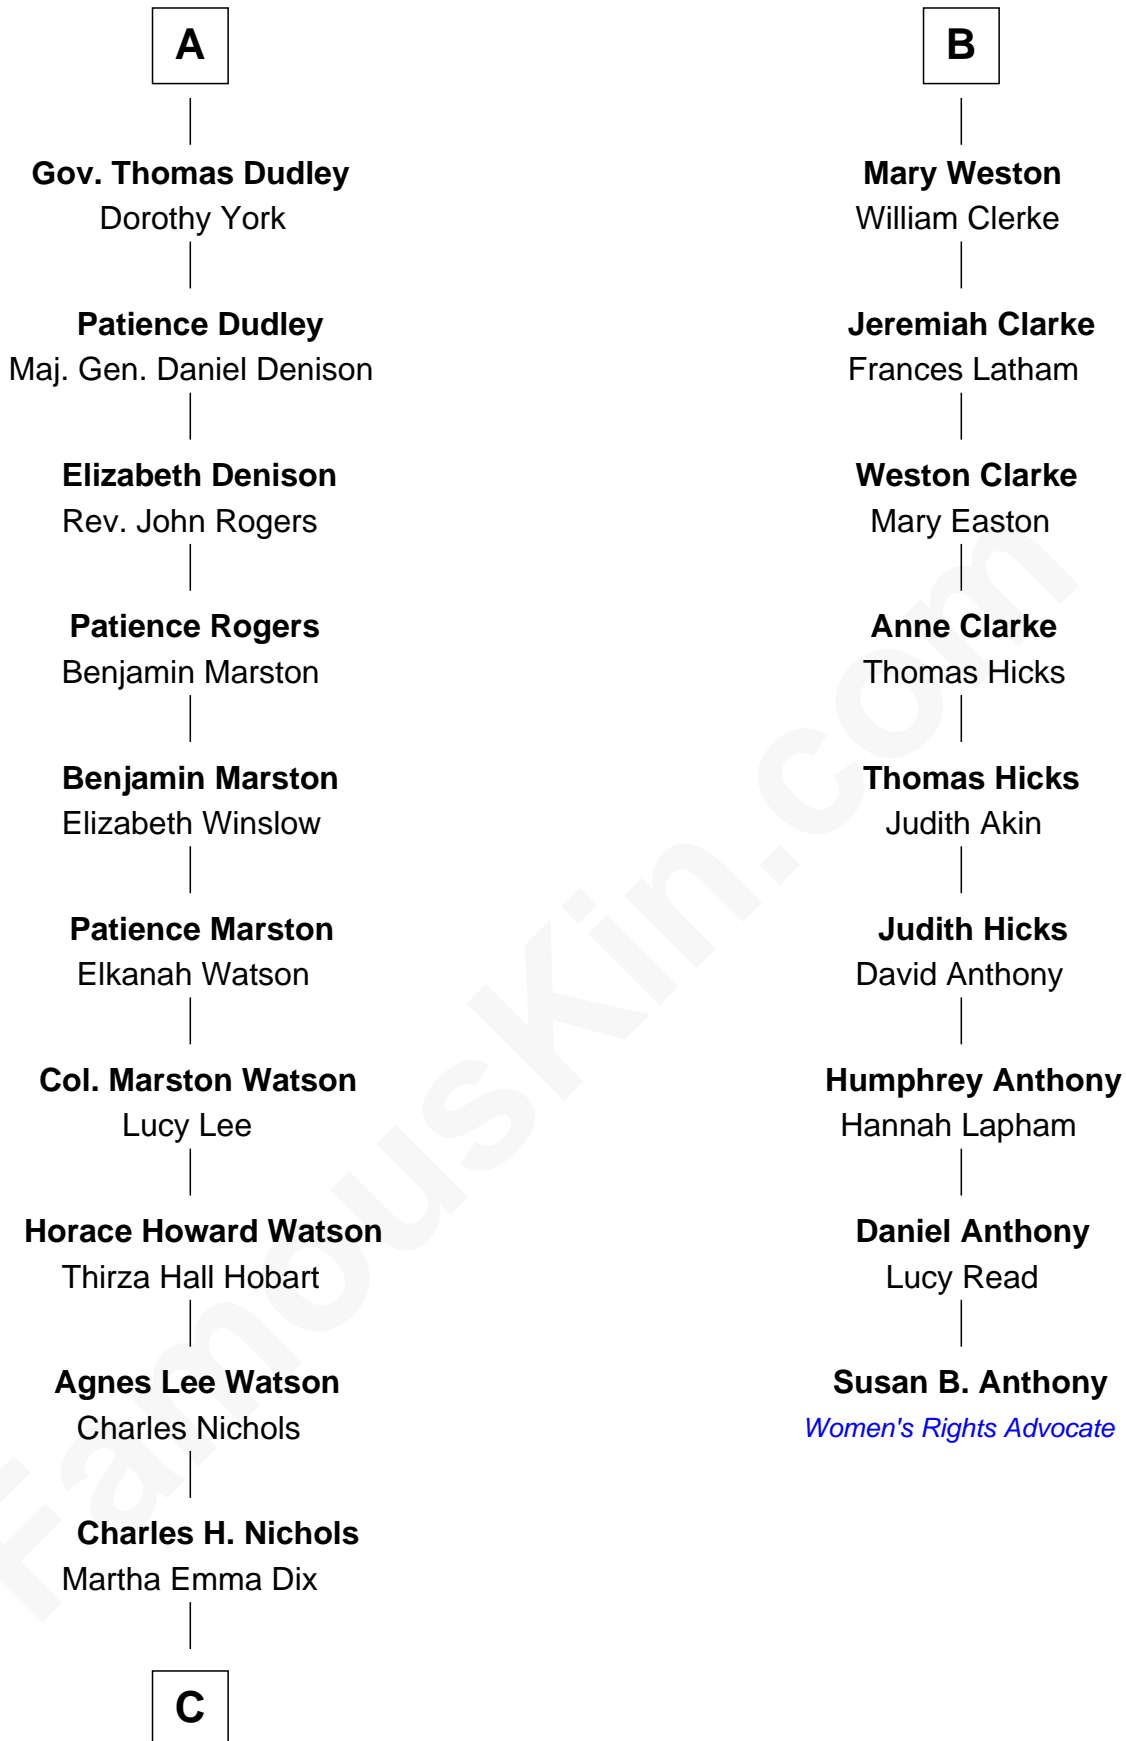

FamousKin.com

Relationship Chart of

John Cena

Movie Actor and WWE Pro Wrestler

15th cousin 5 times removed of

Susan B. Anthony

Women's Rights Advocate

C

—
Charles Nichols
Julia Ellen Skelton

—
Natalie Nichols
Ulysses John Lupien

—
Carol Frances Lupien
John Joseph Cena

—
John Cena
Actor and Pro Wrestler

FamousKin.com