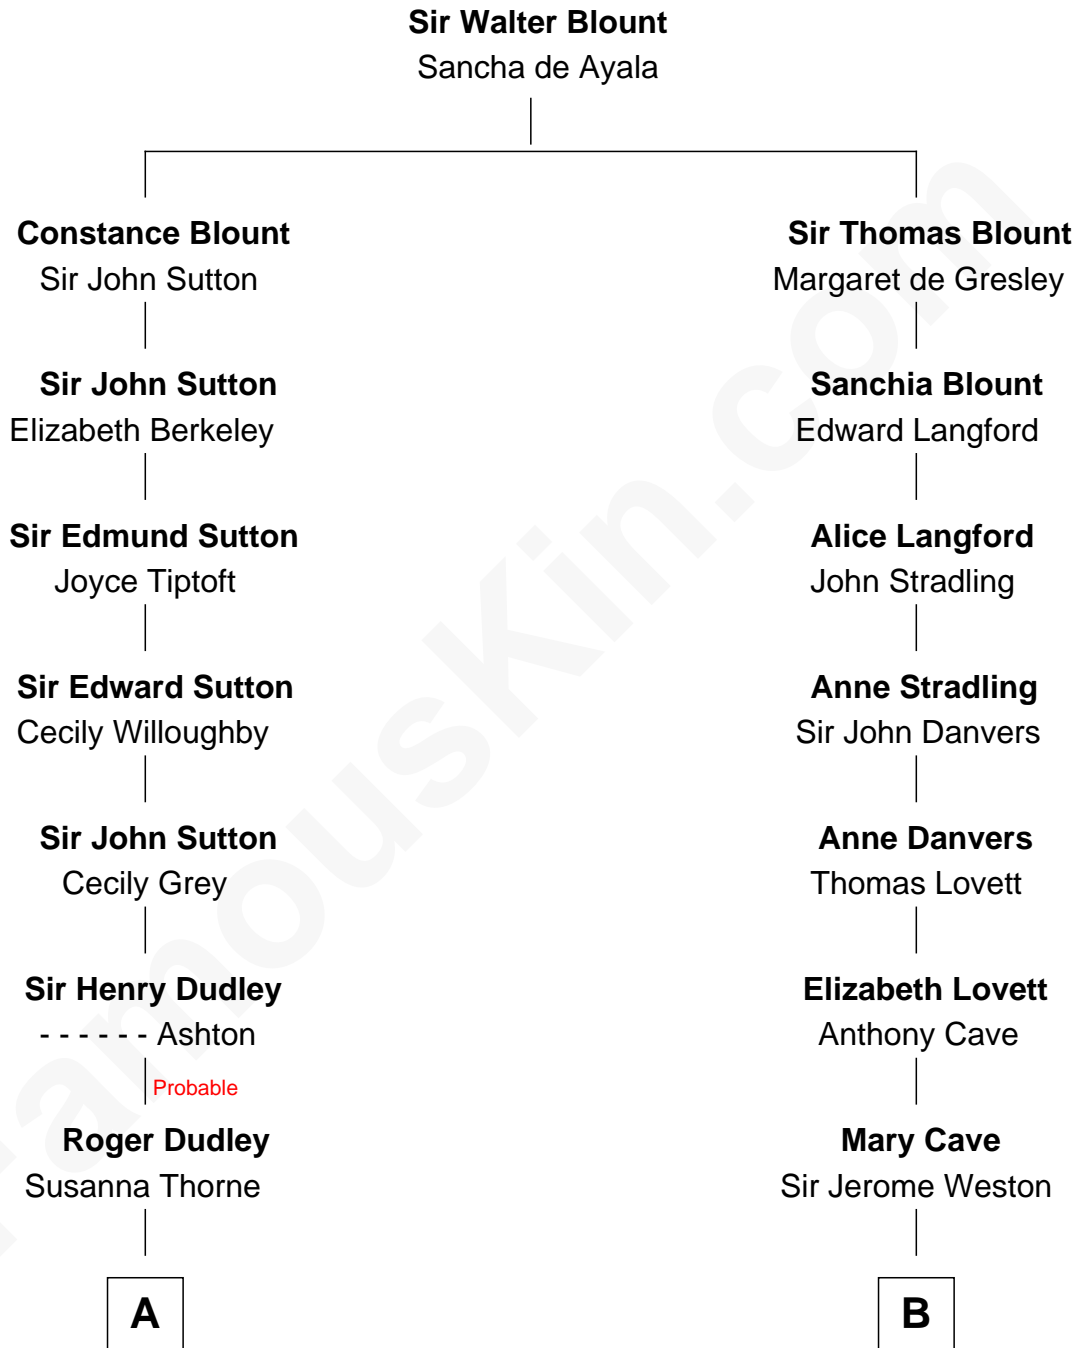

FamousKin.com

Relationship Chart of

John Cena

Movie Actor and WWE Pro Wrestler

15th cousin 5 times removed of

Susan B. Anthony

Women's Rights Advocate

C