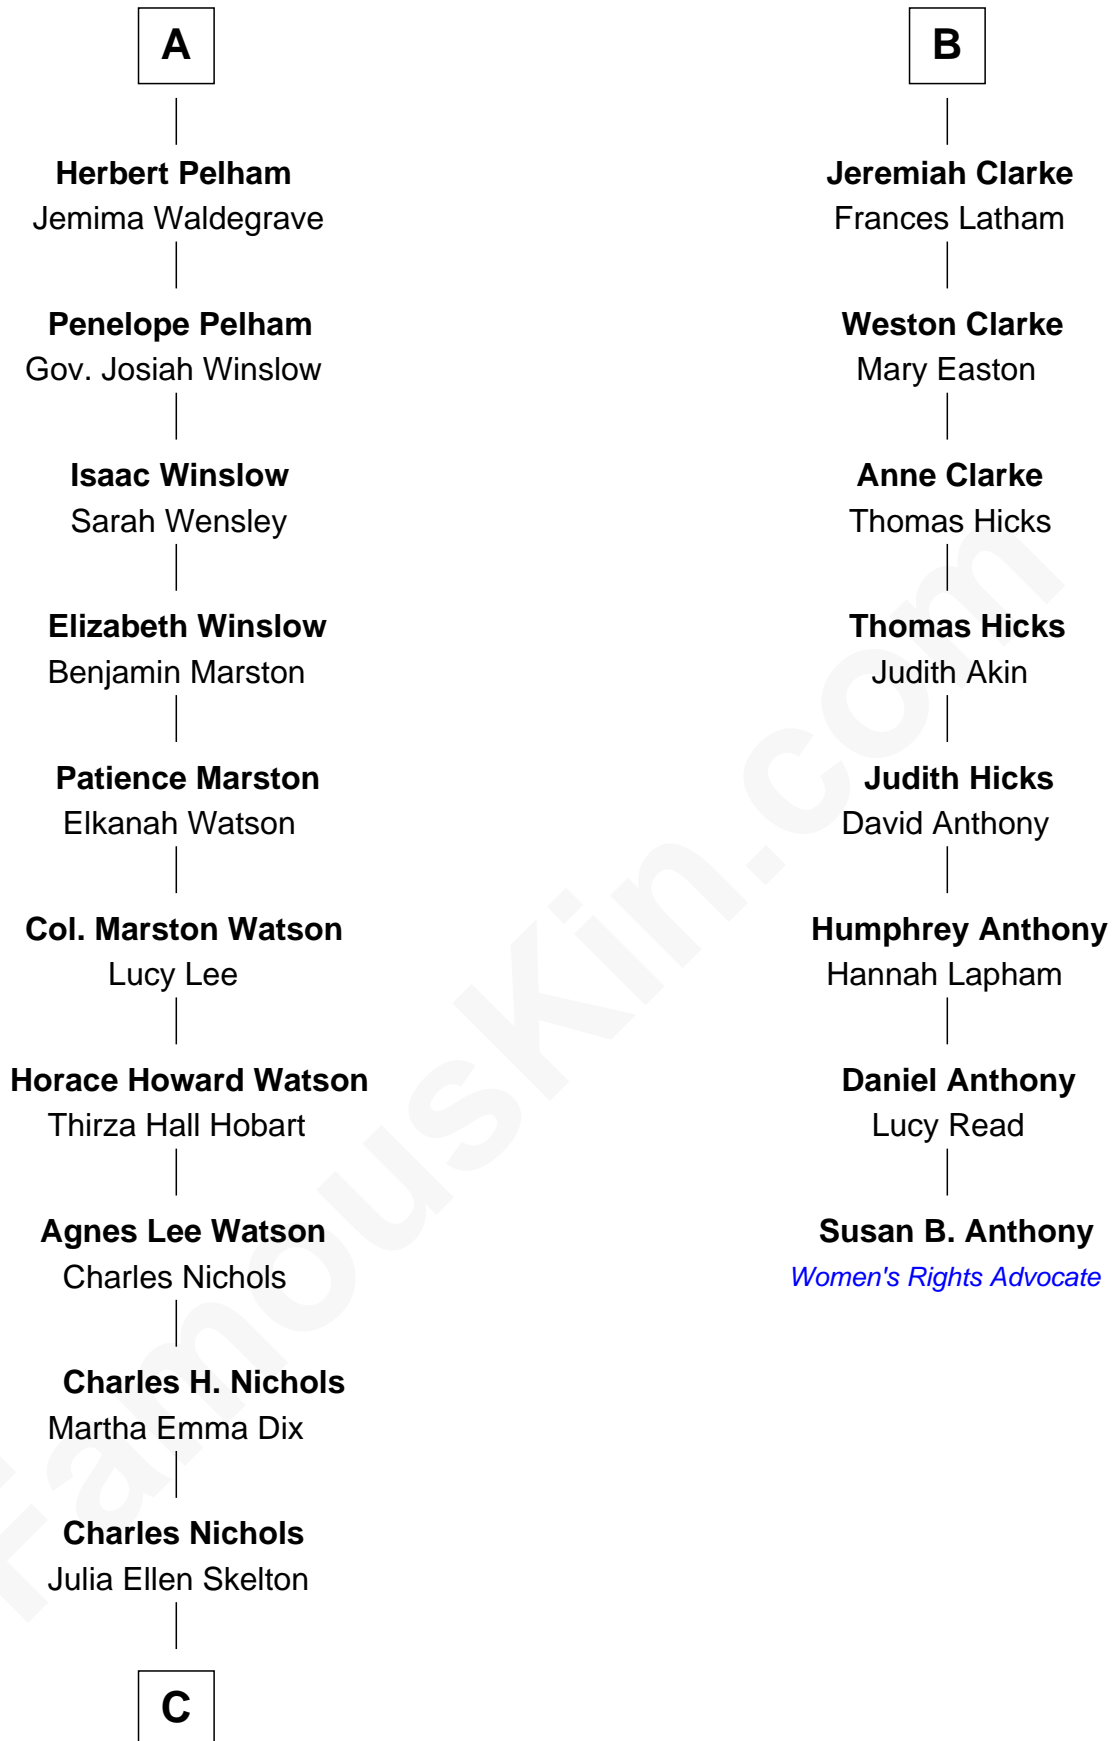

## Relationship Chart of

### John Cena

Movie Actor and WWE Pro Wrestler

14th cousin 5 times removed of

**Susan B. Anthony**

Women's Rights Advocate

**C**

**Natalie Nichols**  
Ulysses John Lupien

**Carol Frances Lupien**  
John Joseph Cena