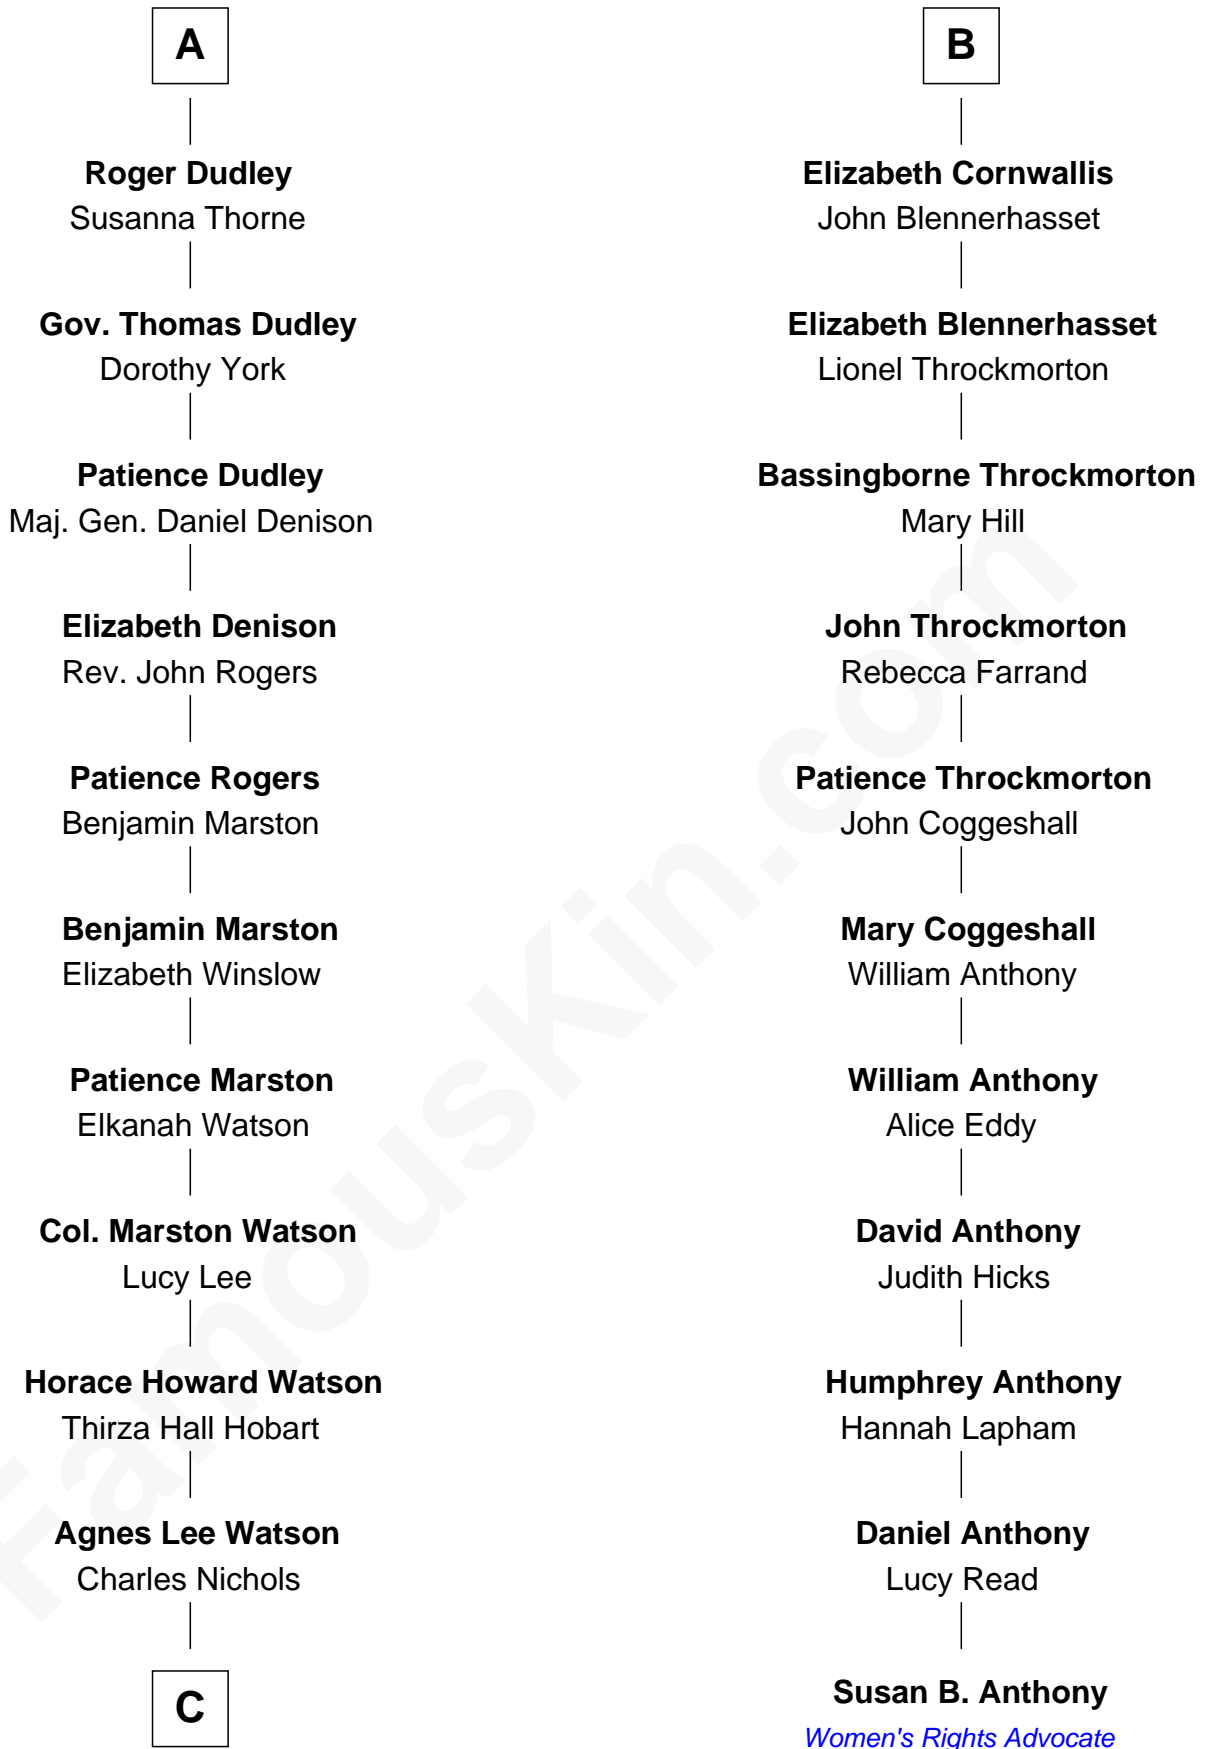

FamousKin.com

Relationship Chart of

John Cena

Movie Actor and WWE Pro Wrestler

17th cousin 4 times removed of

Susan B. Anthony

Women's Rights Advocate

C