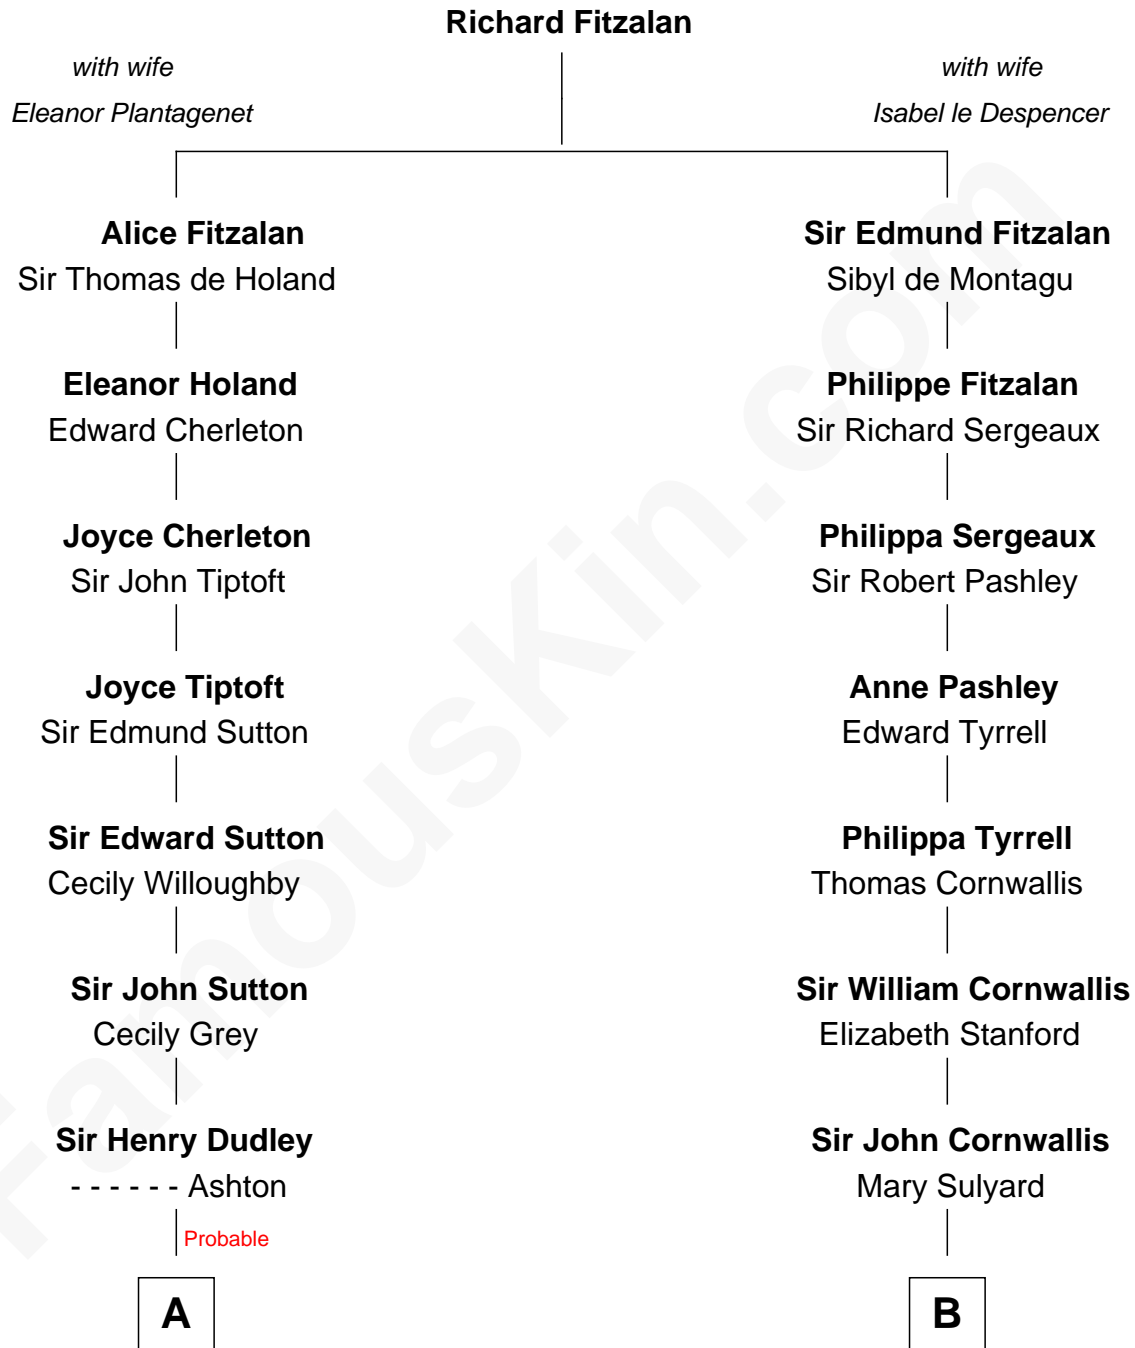

FamousKin.com

Relationship Chart of

John Cena

Movie Actor and WWE Pro Wrestler

17th cousin 4 times removed of

Susan B. Anthony

Women's Rights Advocate

C