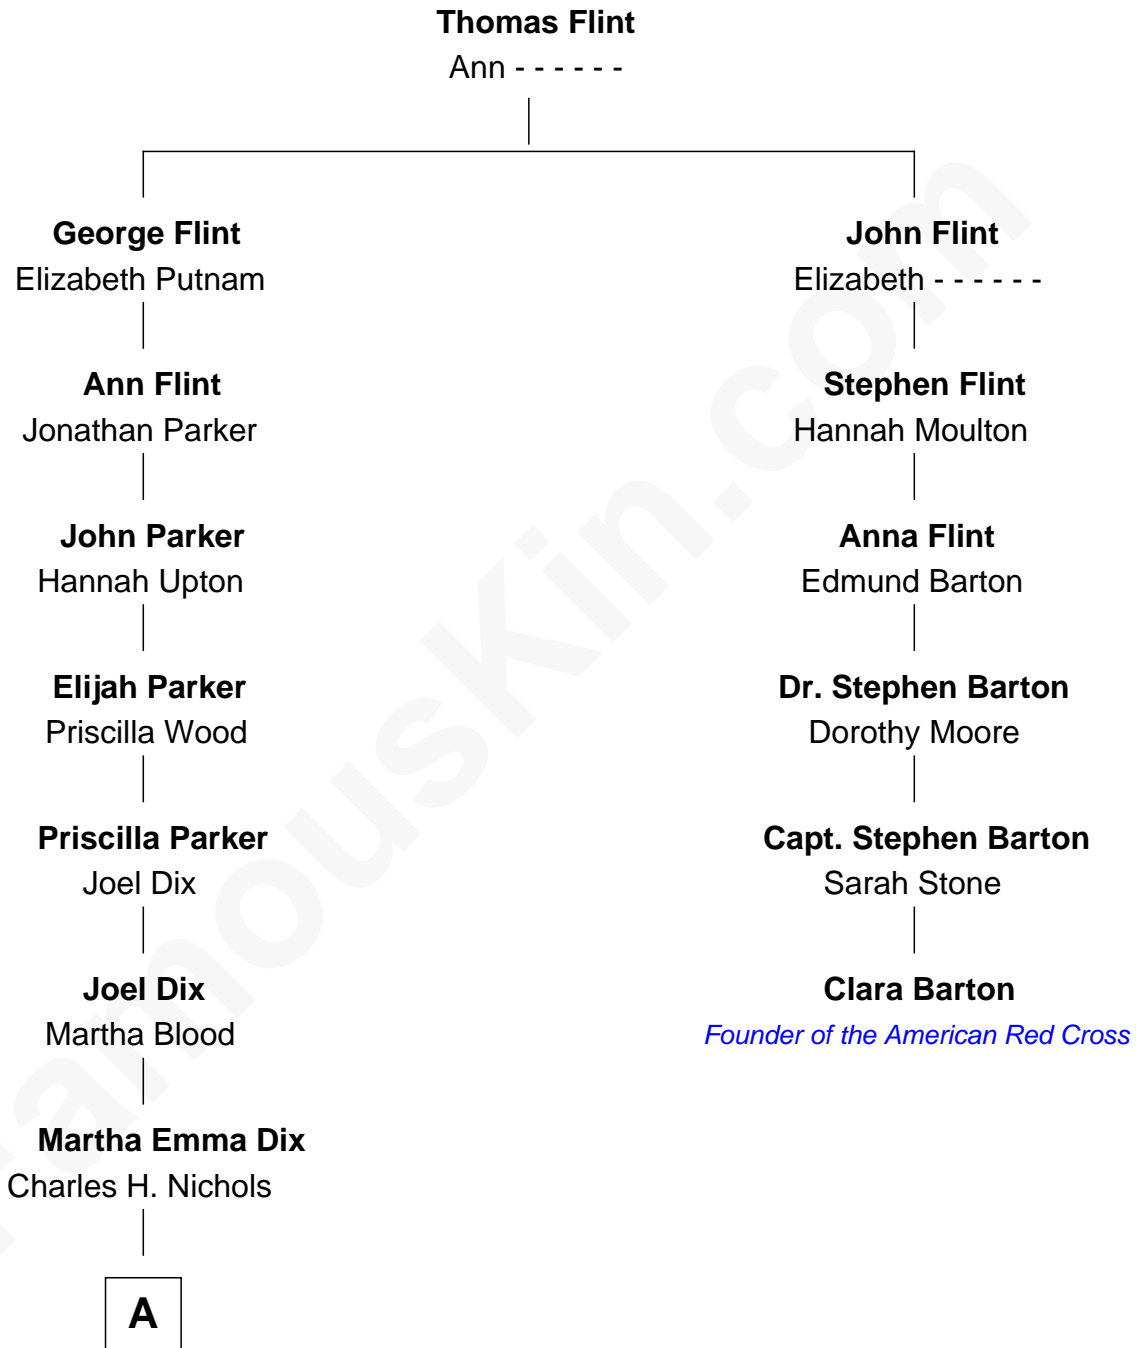

## Relationship Chart of

### John Cena

Movie Actor and WWE Pro Wrestler

5th cousin 5 times removed of

### Clara Barton

Founder of the American Red Cross

**A**

—  
**Charles Nichols**  
Julia Ellen Skelton

—  
**Natalie Nichols**  
Ulysses John Lupien

—  
**Carol Frances Lupien**  
John Joseph Cena

—  
**John Cena**  
*Actor and Pro Wrestler*