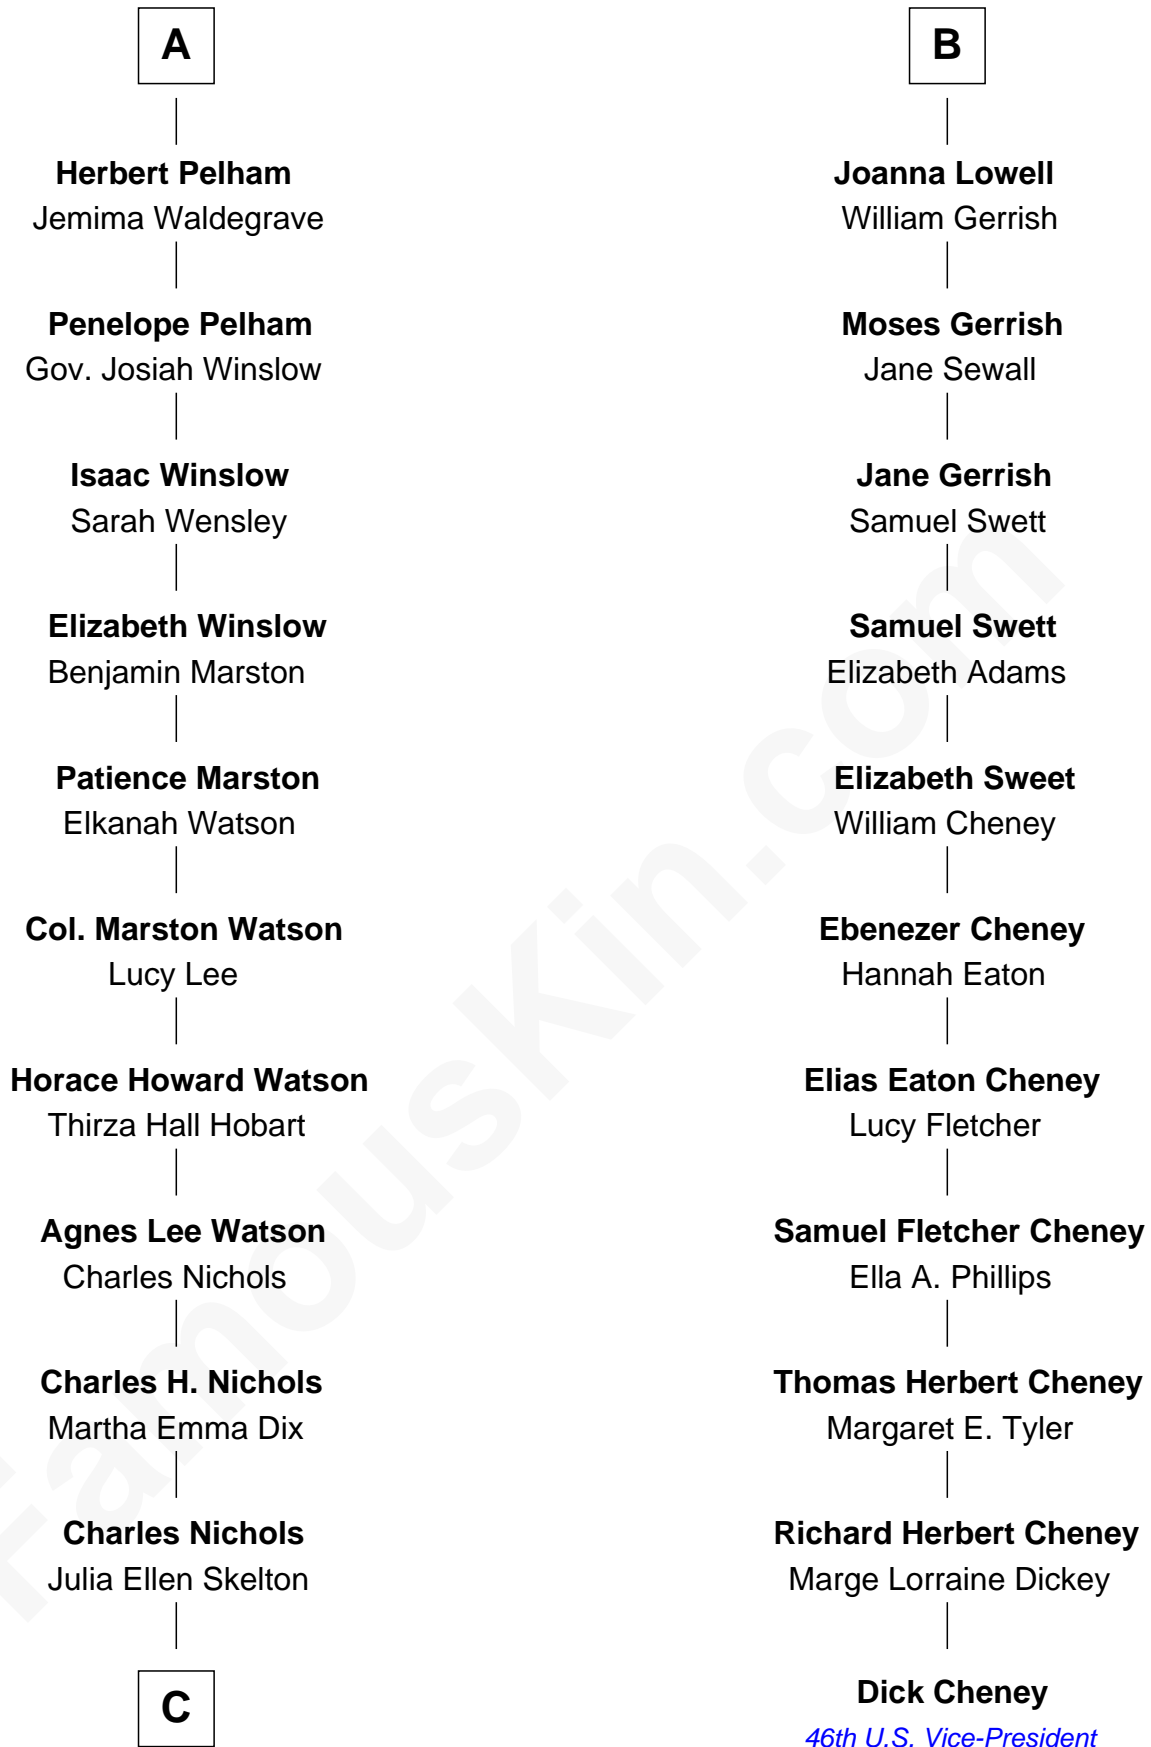

FamousKin.com

Relationship Chart of

John Cena

Movie Actor and WWE Pro Wrestler

17th cousin 2 times removed of

Dick Cheney

46th U.S. Vice-President

Sir Walter Hungerford

Katherine Peverell

C

Natalie Nichols
Ulysses John Lupien

Carol Frances Lupien
John Joseph Cena

John Cena
Actor and Pro Wrestler

FamousKin.com