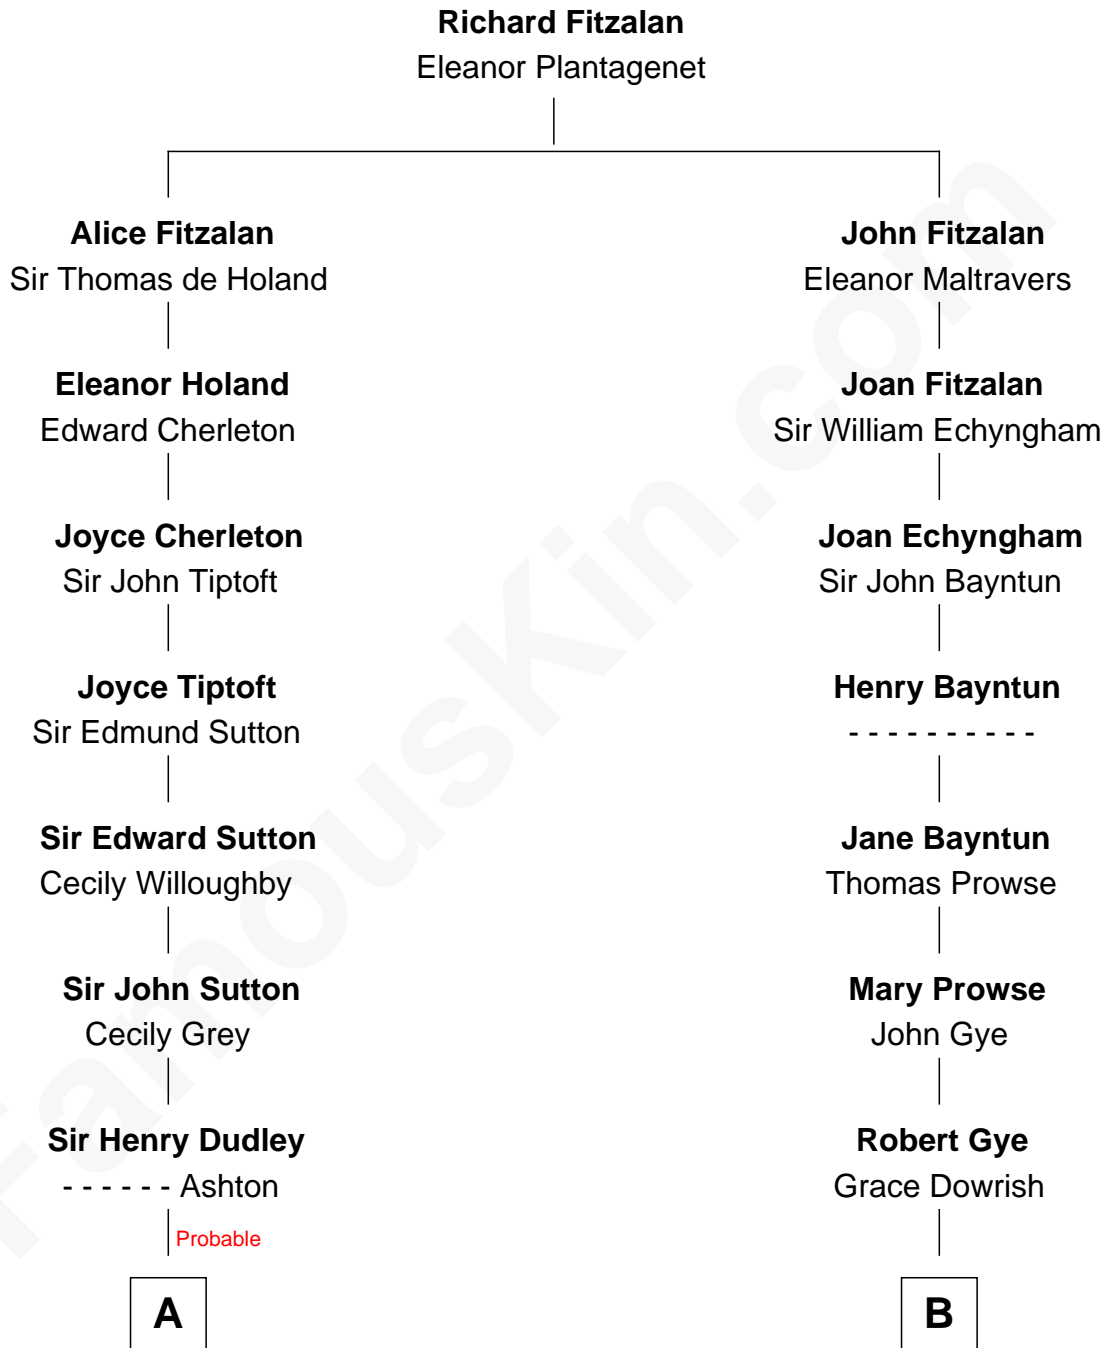

FamousKin.com

Relationship Chart of

John Cena

Movie Actor and WWE Pro Wrestler

20th cousin 1 time removed of

Michael Strahan

NFL Player and TV Personality

C