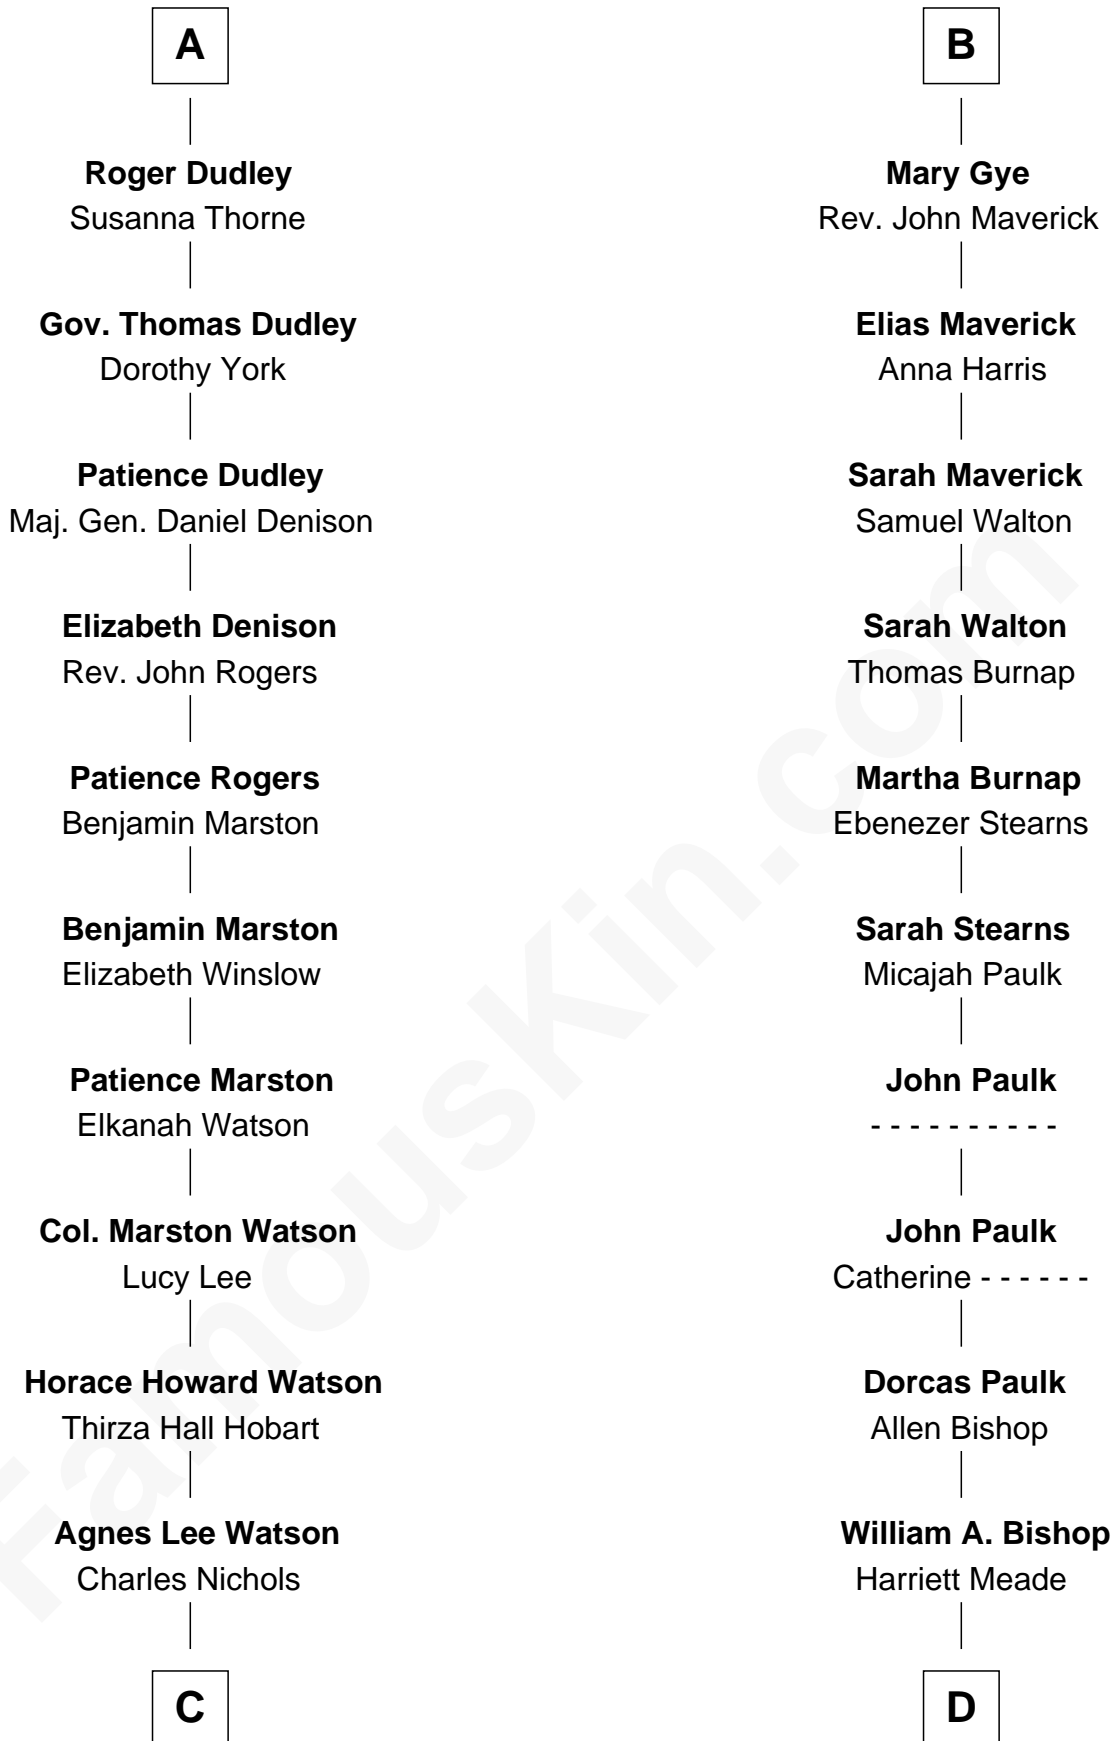

FamousKin.com

Relationship Chart of

John Cena

Movie Actor and WWE Pro Wrestler

20th cousin 1 time removed of

Michael Strahan

NFL Player and TV Personality

C