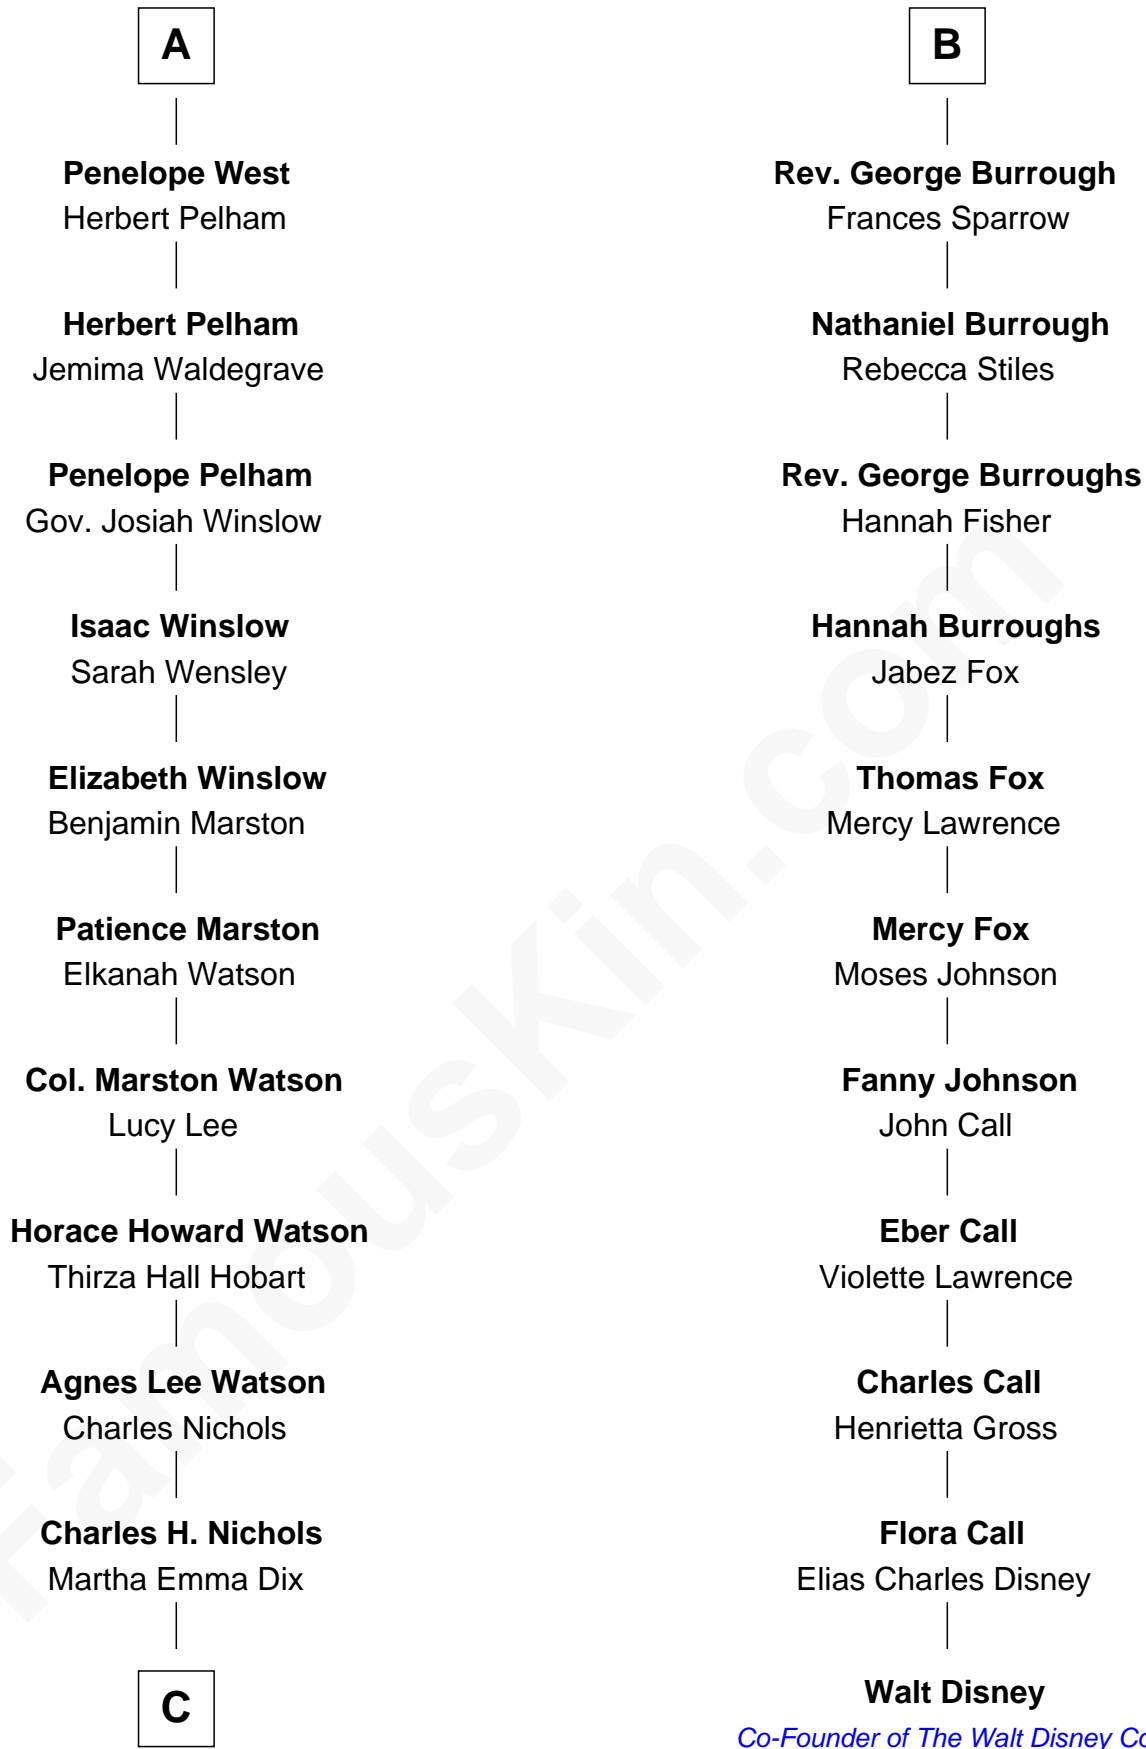

FamousKin.com

Relationship Chart of

John Cena

Movie Actor and WWE Pro Wrestler

17th cousin 3 times removed of

Walt Disney

Co-Founder of The Walt Disney Company

Sir Michael de la Pole

Katherine Wingfield

C

Charles Nichols
Julia Ellen Skelton

Natalie Nichols
Ulysses John Lupien

Carol Frances Lupien
John Joseph Cena

John Cena
Actor and Pro Wrestler

FamousKin.com