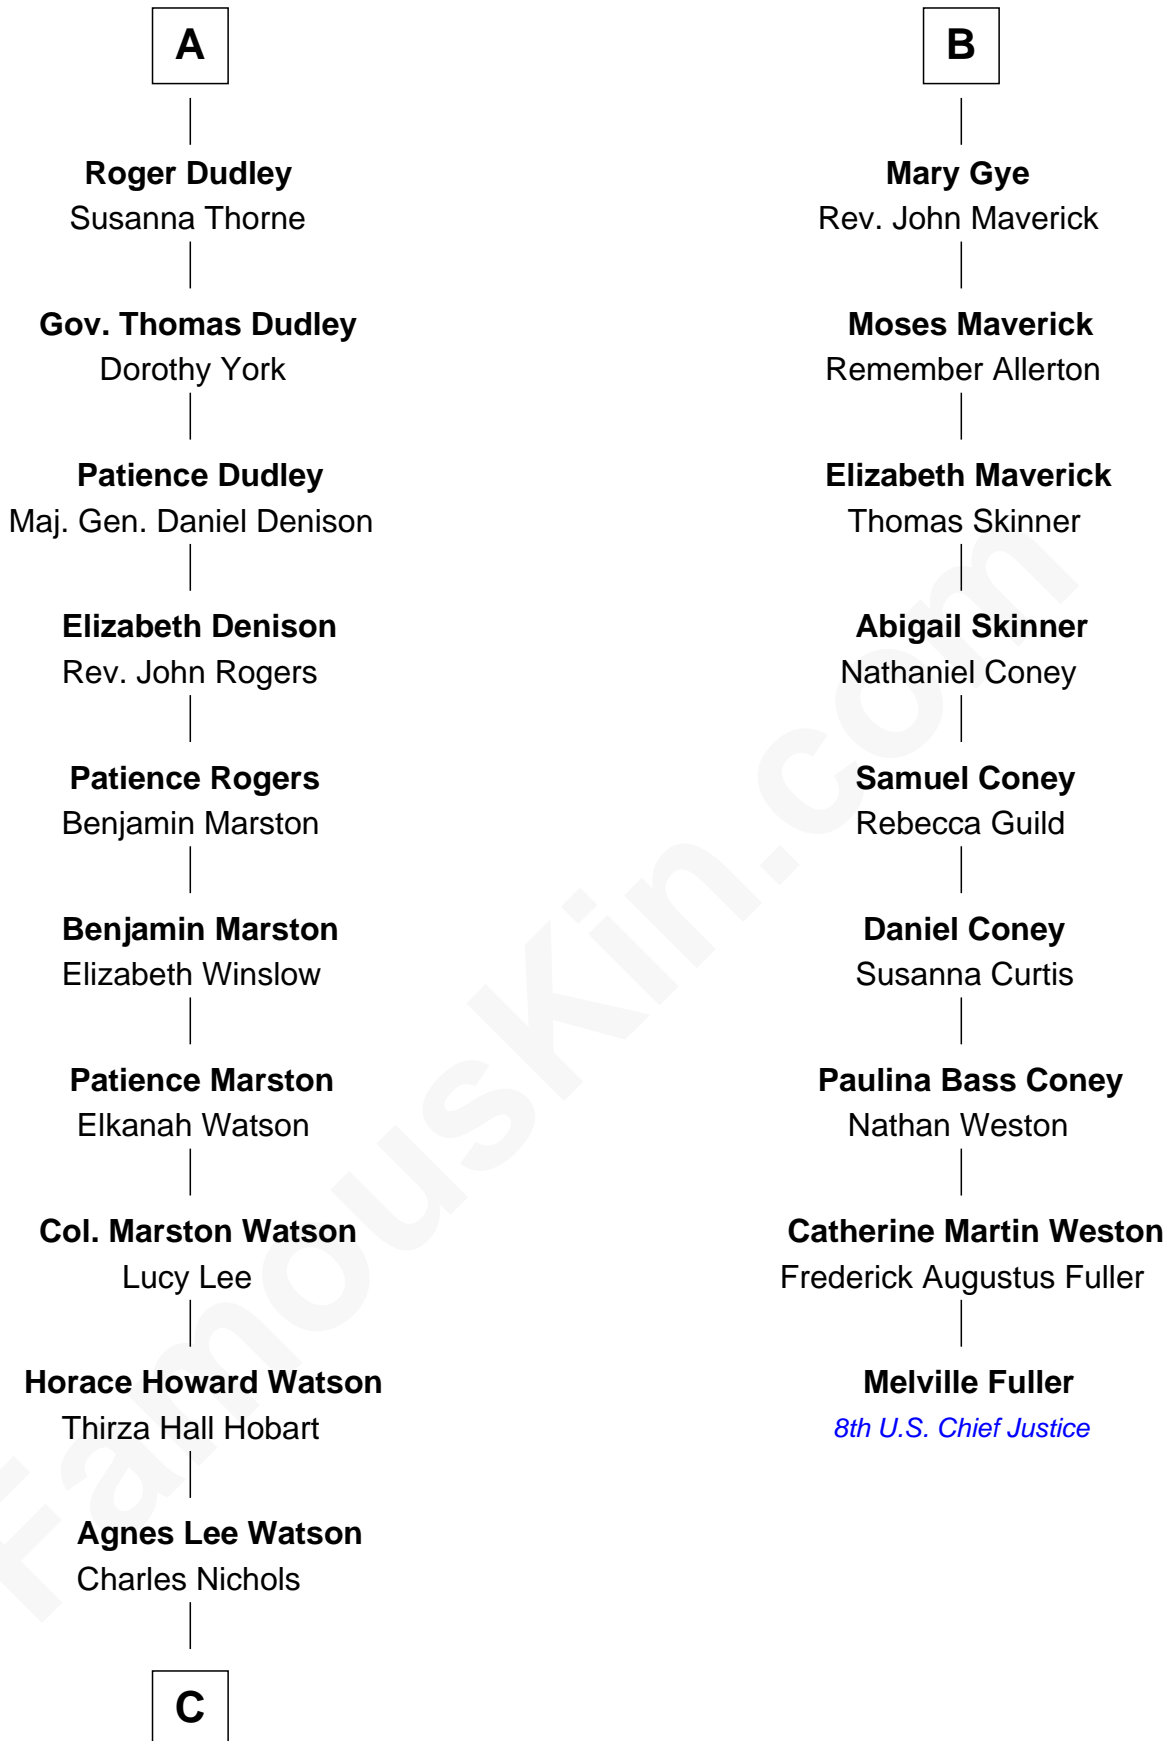

FamousKin.com

Relationship Chart of

John Cena

Movie Actor and WWE Pro Wrestler

15th cousin 6 times removed of

Melville Fuller

8th Chief Justice of the U.S. Supreme Court

C

—
Charles H. Nichols

Martha Emma Dix

—
Charles Nichols

Julia Ellen Skelton

—
Natalie Nichols

Ulysses John Lupien

—
Carol Frances Lupien

John Joseph Cena