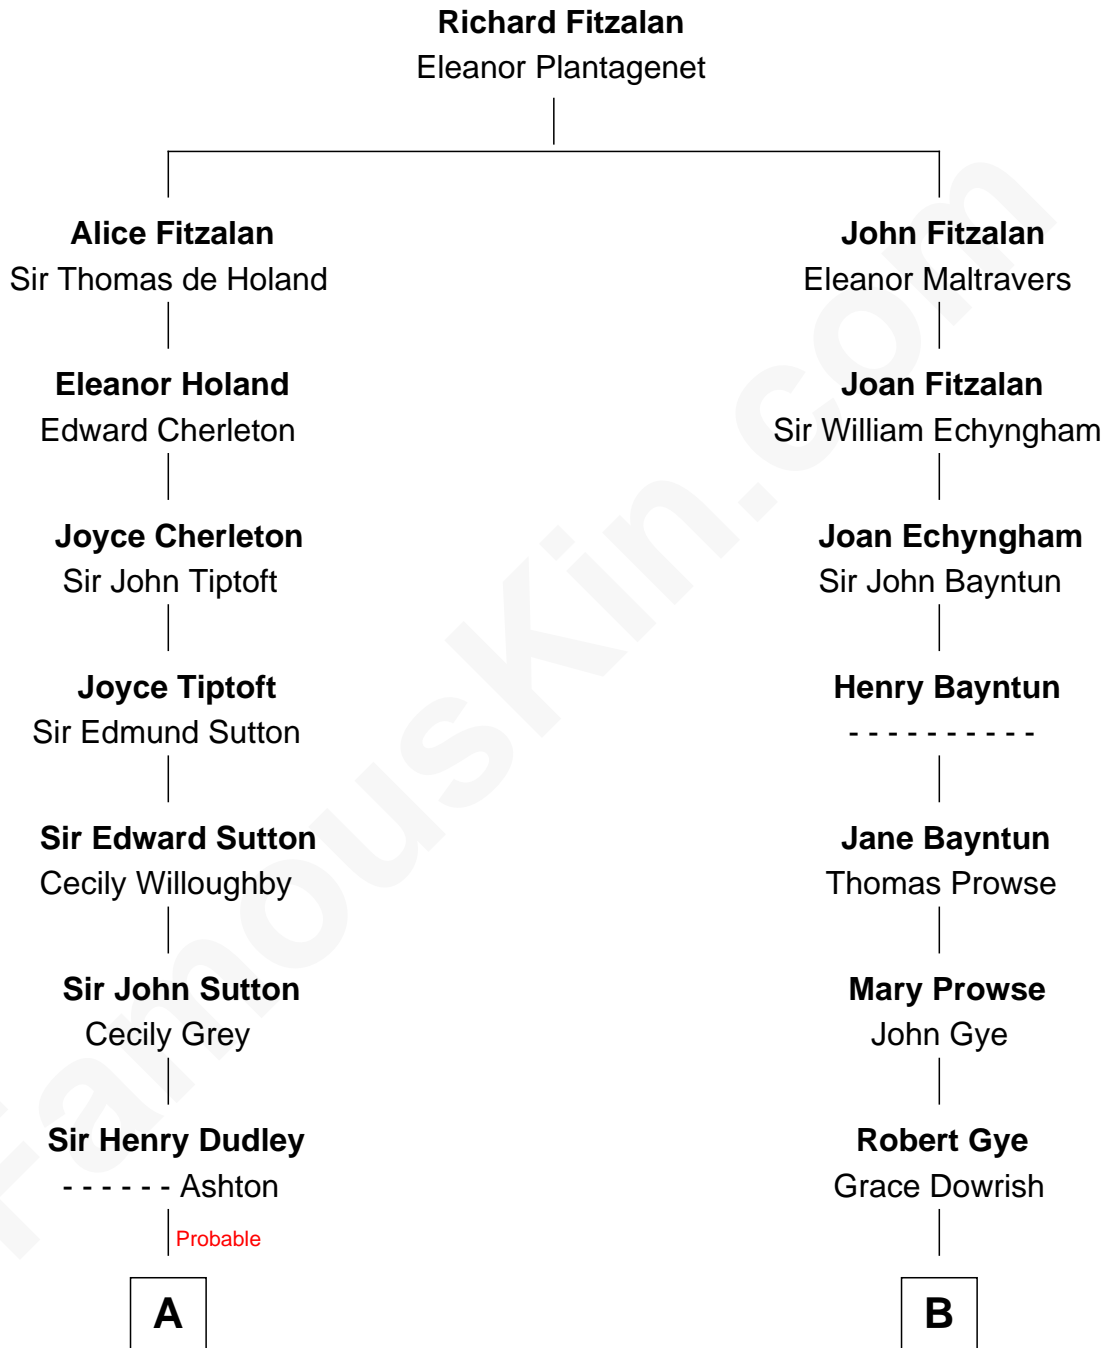

FamousKin.com

Relationship Chart of

John Cena

Movie Actor and WWE Pro Wrestler

15th cousin 6 times removed of

Melville Fuller

8th Chief Justice of the U.S. Supreme Court

C