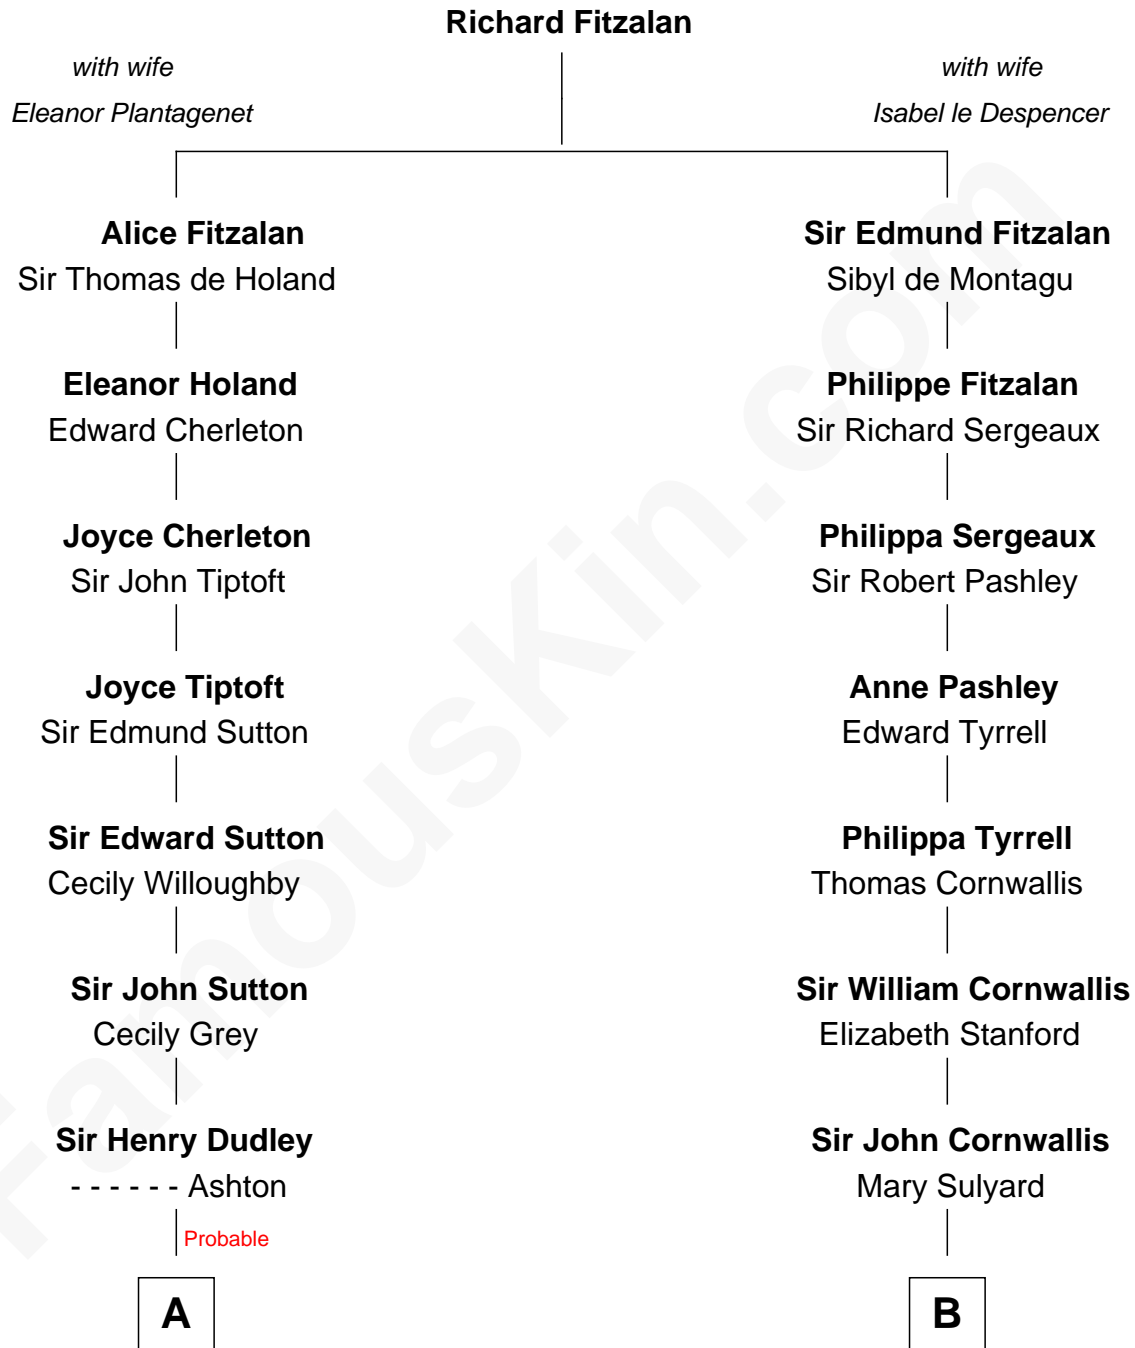

FamousKin.com

Relationship Chart of

John Cena

Movie Actor and WWE Pro Wrestler

19th cousin 2 times removed of

Ben Ames Williams

Novelist and Short Story Author

C