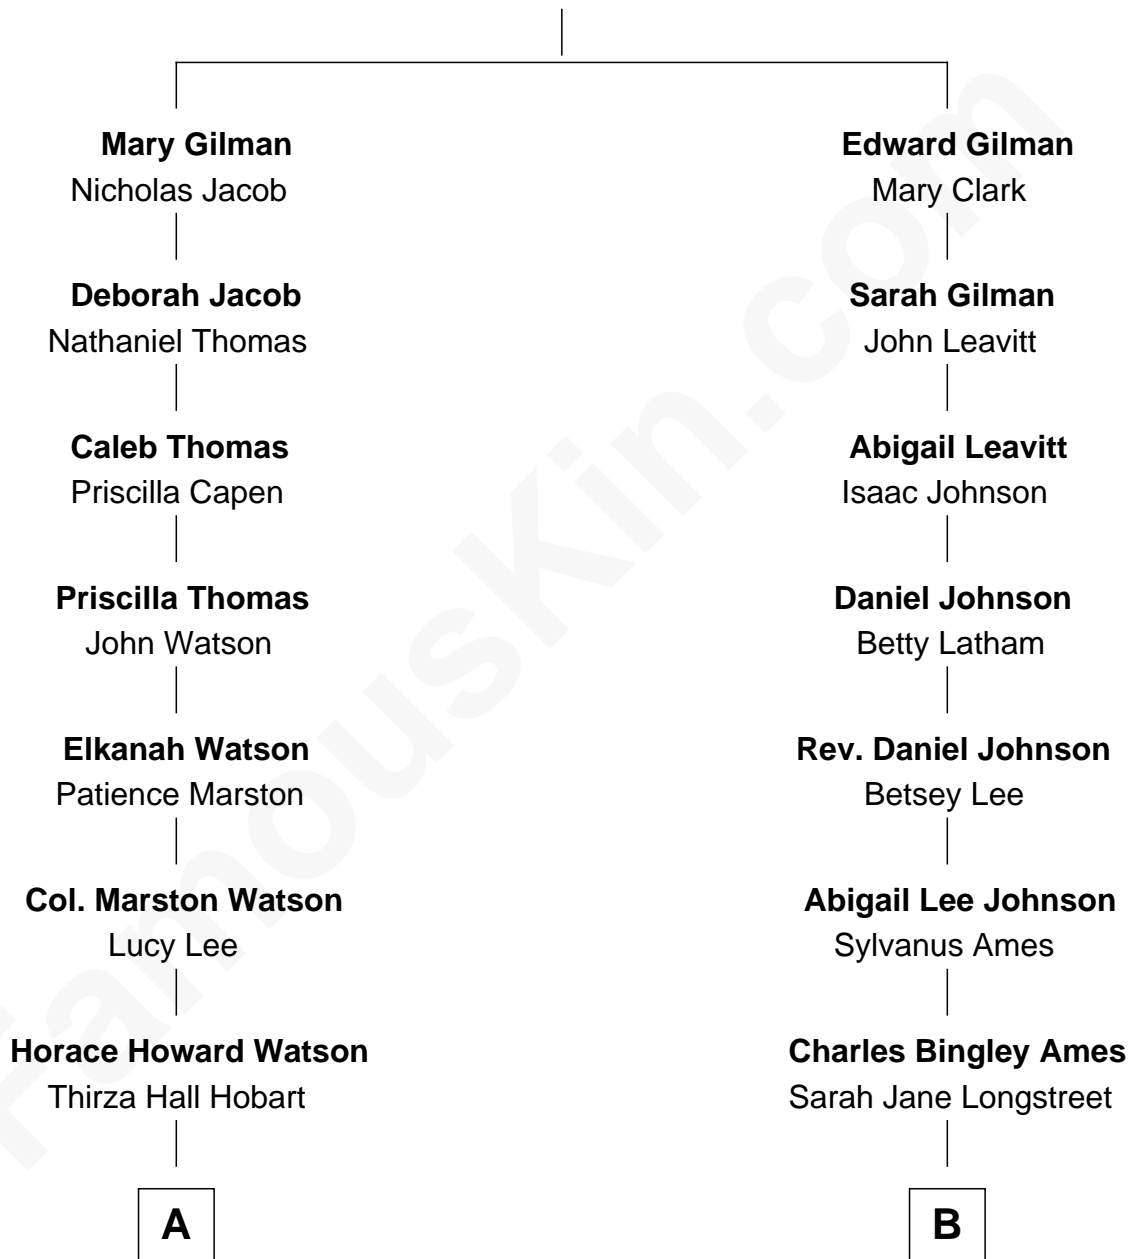

FamousKin.com

Relationship Chart of

John Cena

Movie Actor and WWE Pro Wrestler

8th cousin 4 times removed of

Ben Ames Williams

Novelist and Short Story Author

Edward Gilman

A

Agnes Lee Watson

Charles Nichols

Charles H. Nichols

Martha Emma Dix

Charles Nichols

Julia Ellen Skelton

Natalie Nichols