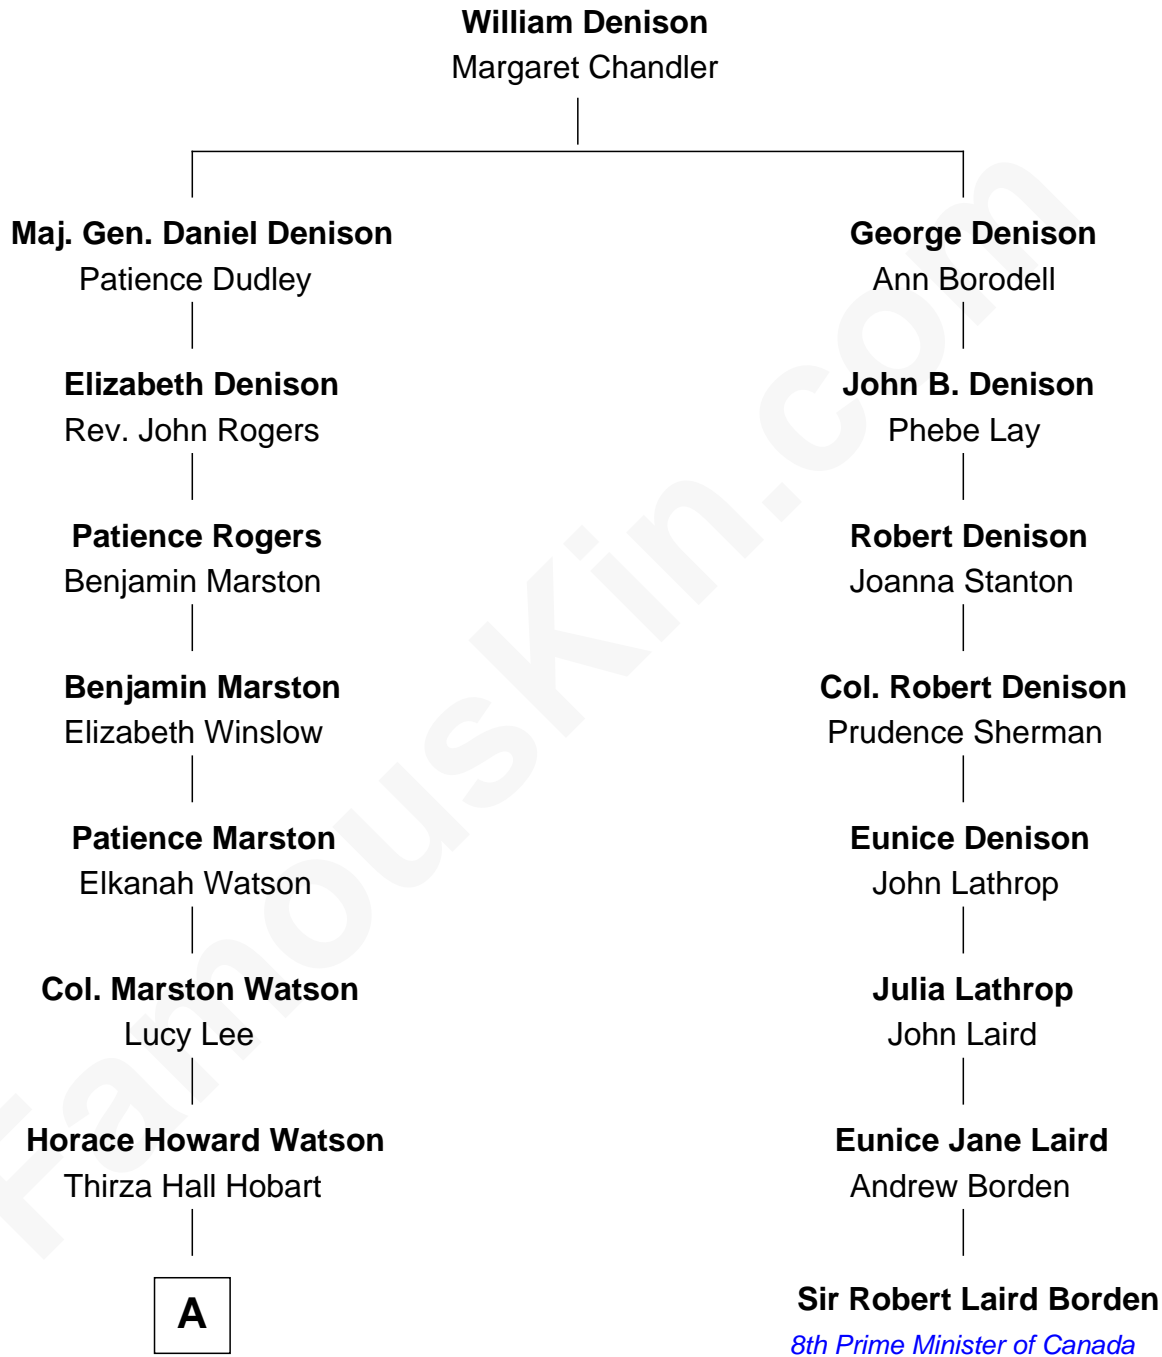

FamousKin.com

Relationship Chart of

John Cena

Movie Actor and WWE Pro Wrestler

7th cousin 5 times removed of

Sir Robert Laird Borden

8th Prime Minister of Canada

A

—
Agnes Lee Watson

Charles Nichols

—
Charles H. Nichols

Martha Emma Dix

—
Charles Nichols

Julia Ellen Skelton

—
Natalie Nichols

Ulysses John Lupien