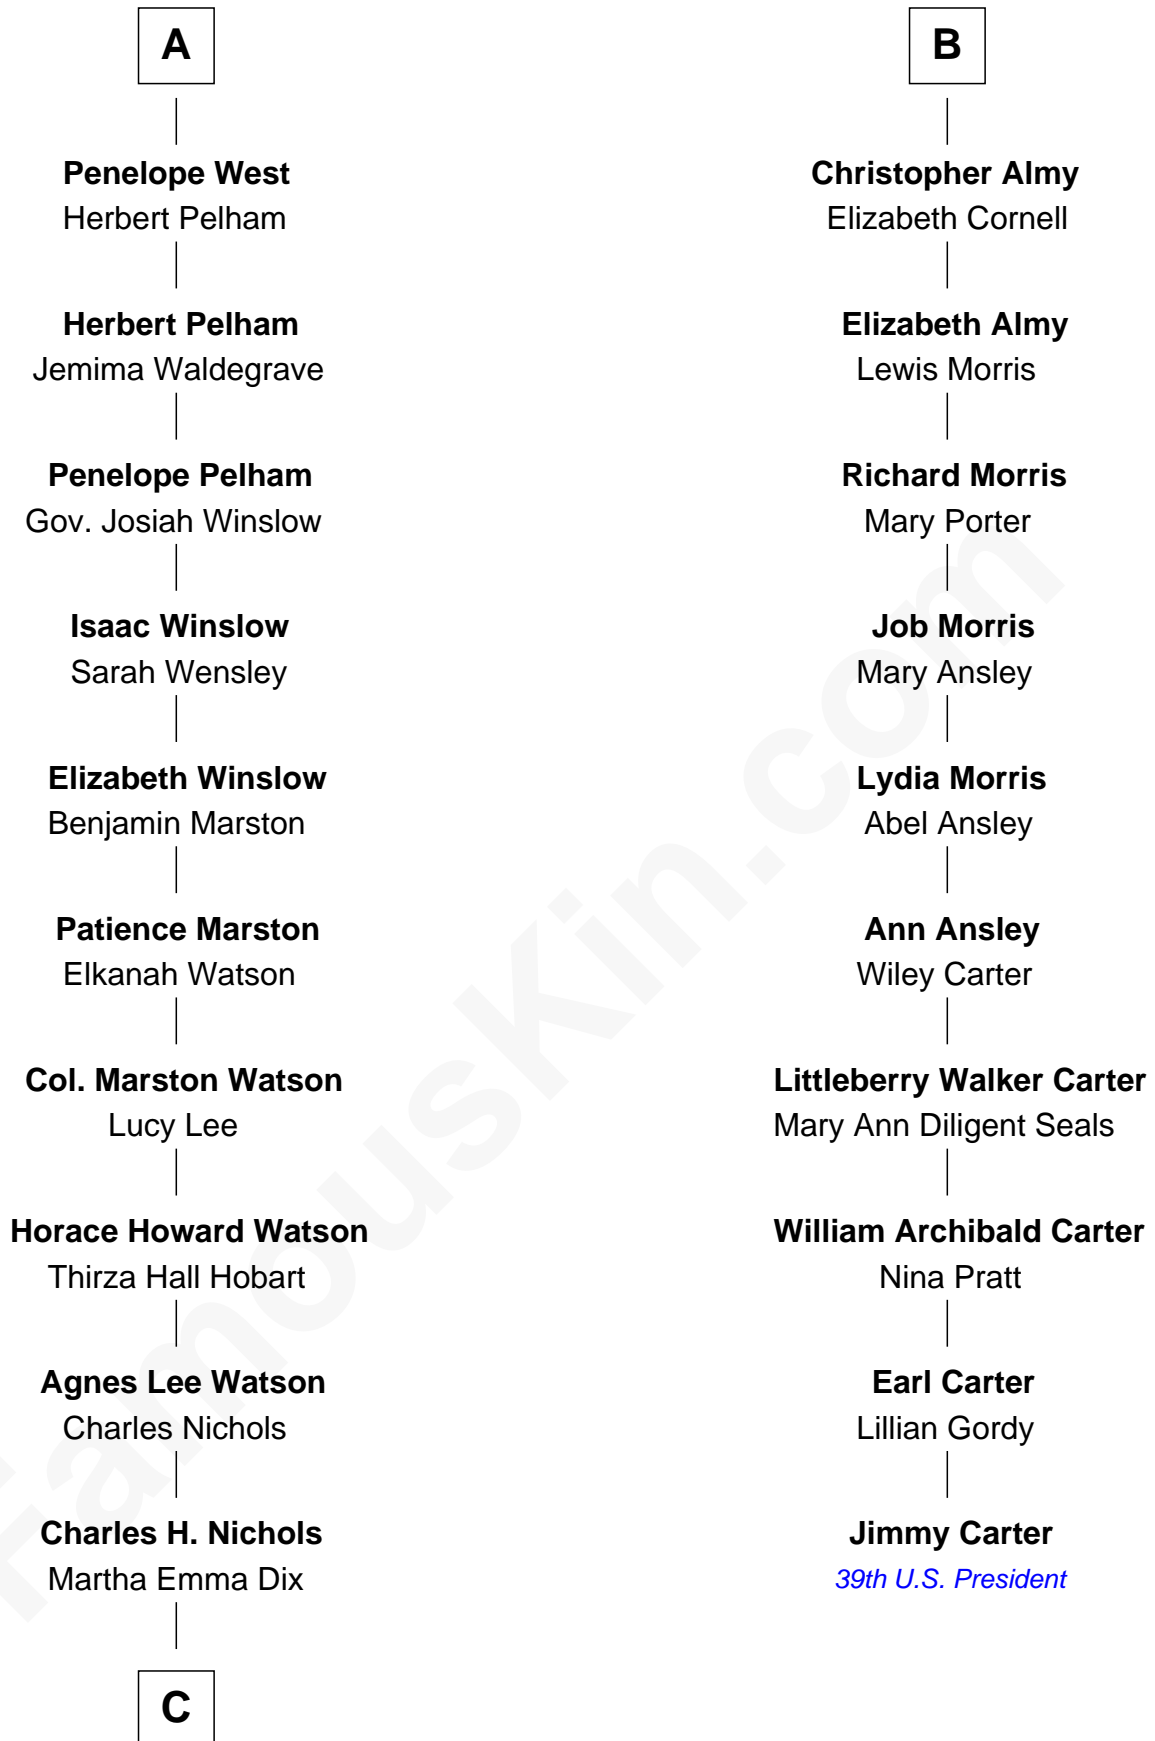

FamousKin.com

Relationship Chart of

John Cena

Movie Actor and WWE Pro Wrestler

16th cousin 4 times removed of

Jimmy Carter
39th U.S. President

C

—
Charles Nichols
Julia Ellen Skelton

—
Natalie Nichols
Ulysses John Lupien

—
Carol Frances Lupien
John Joseph Cena

—
John Cena
Actor and Pro Wrestler

FamousKin.com