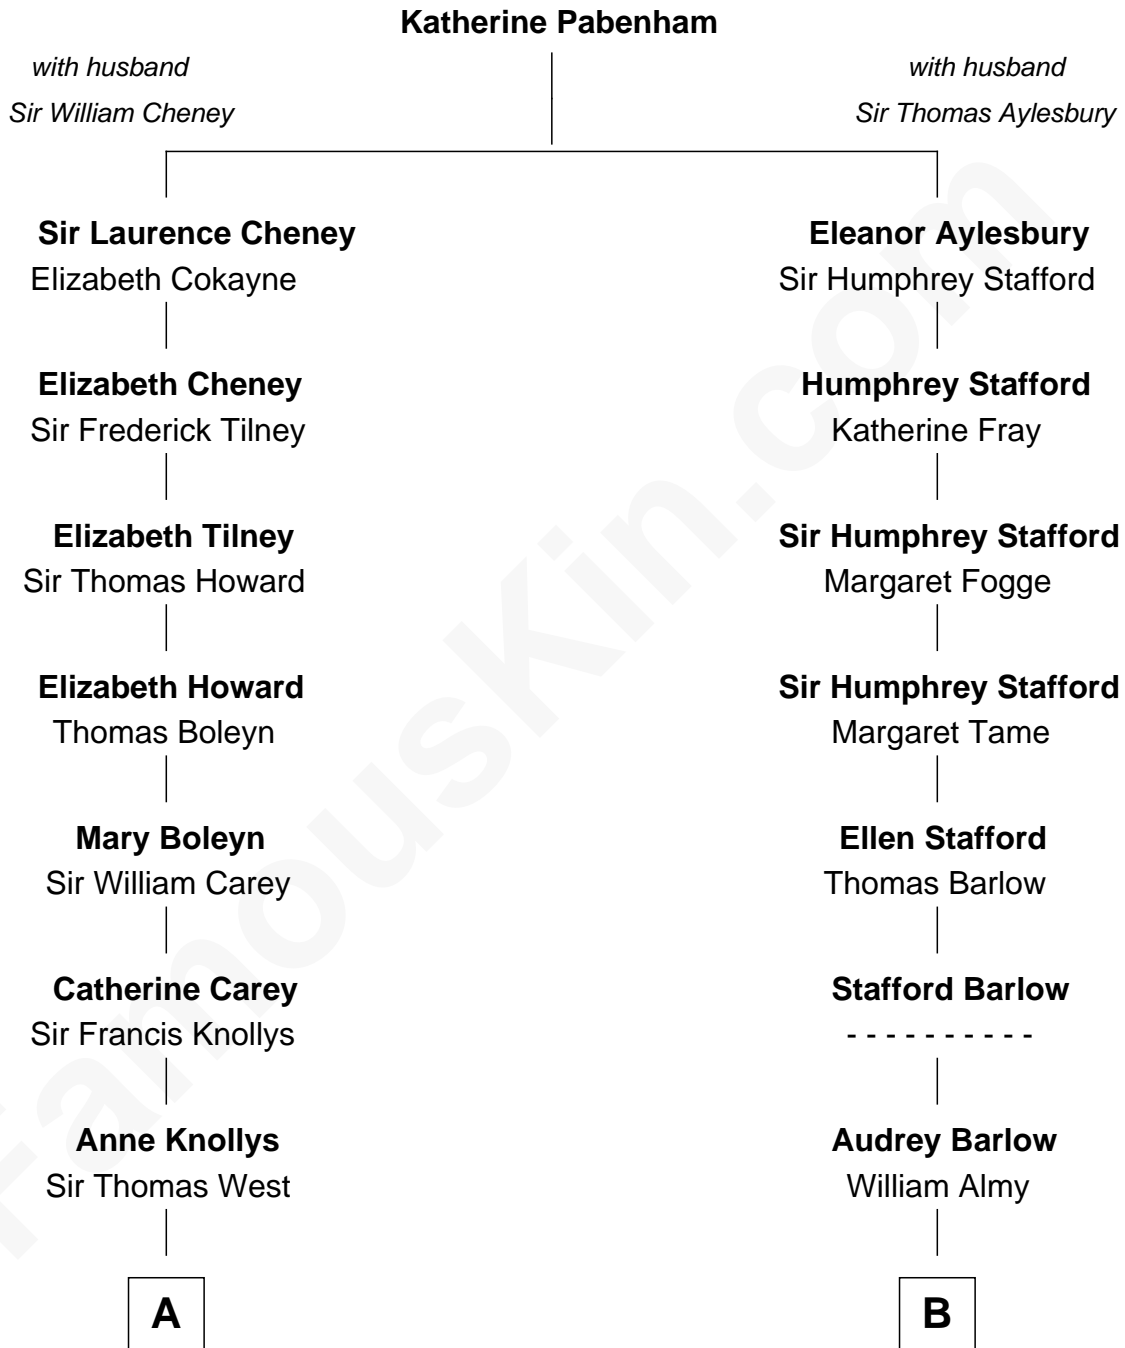

FamousKin.com

Relationship Chart of

John Cena

Movie Actor and WWE Pro Wrestler

16th cousin 4 times removed of

Jimmy Carter
39th U.S. President

C

—
Charles Nichols
Julia Ellen Skelton

—
Natalie Nichols
Ulysses John Lupien

—
Carol Frances Lupien
John Joseph Cena

—
John Cena
Actor and Pro Wrestler

FamousKin.com