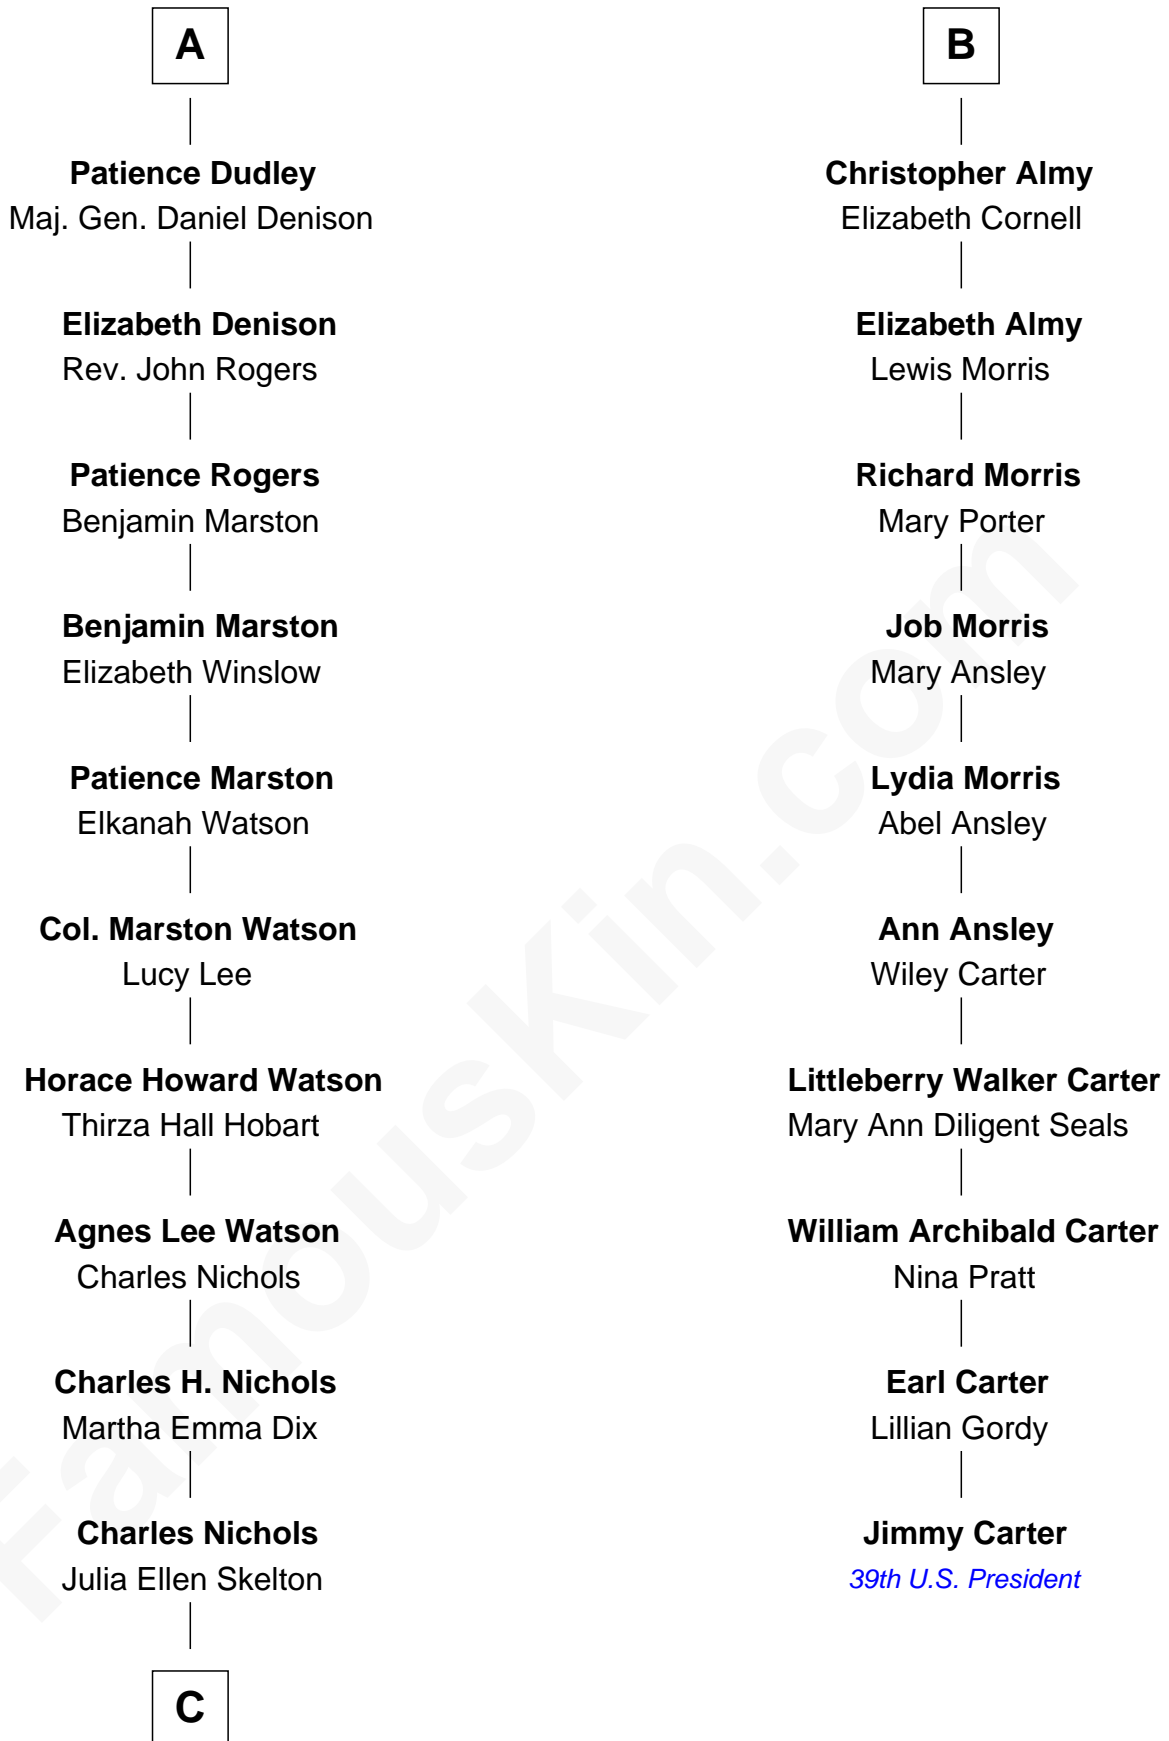

FamousKin.com

Relationship Chart of

John Cena

Movie Actor and WWE Pro Wrestler

16th cousin 3 times removed of

Jimmy Carter

39th U.S. President

C