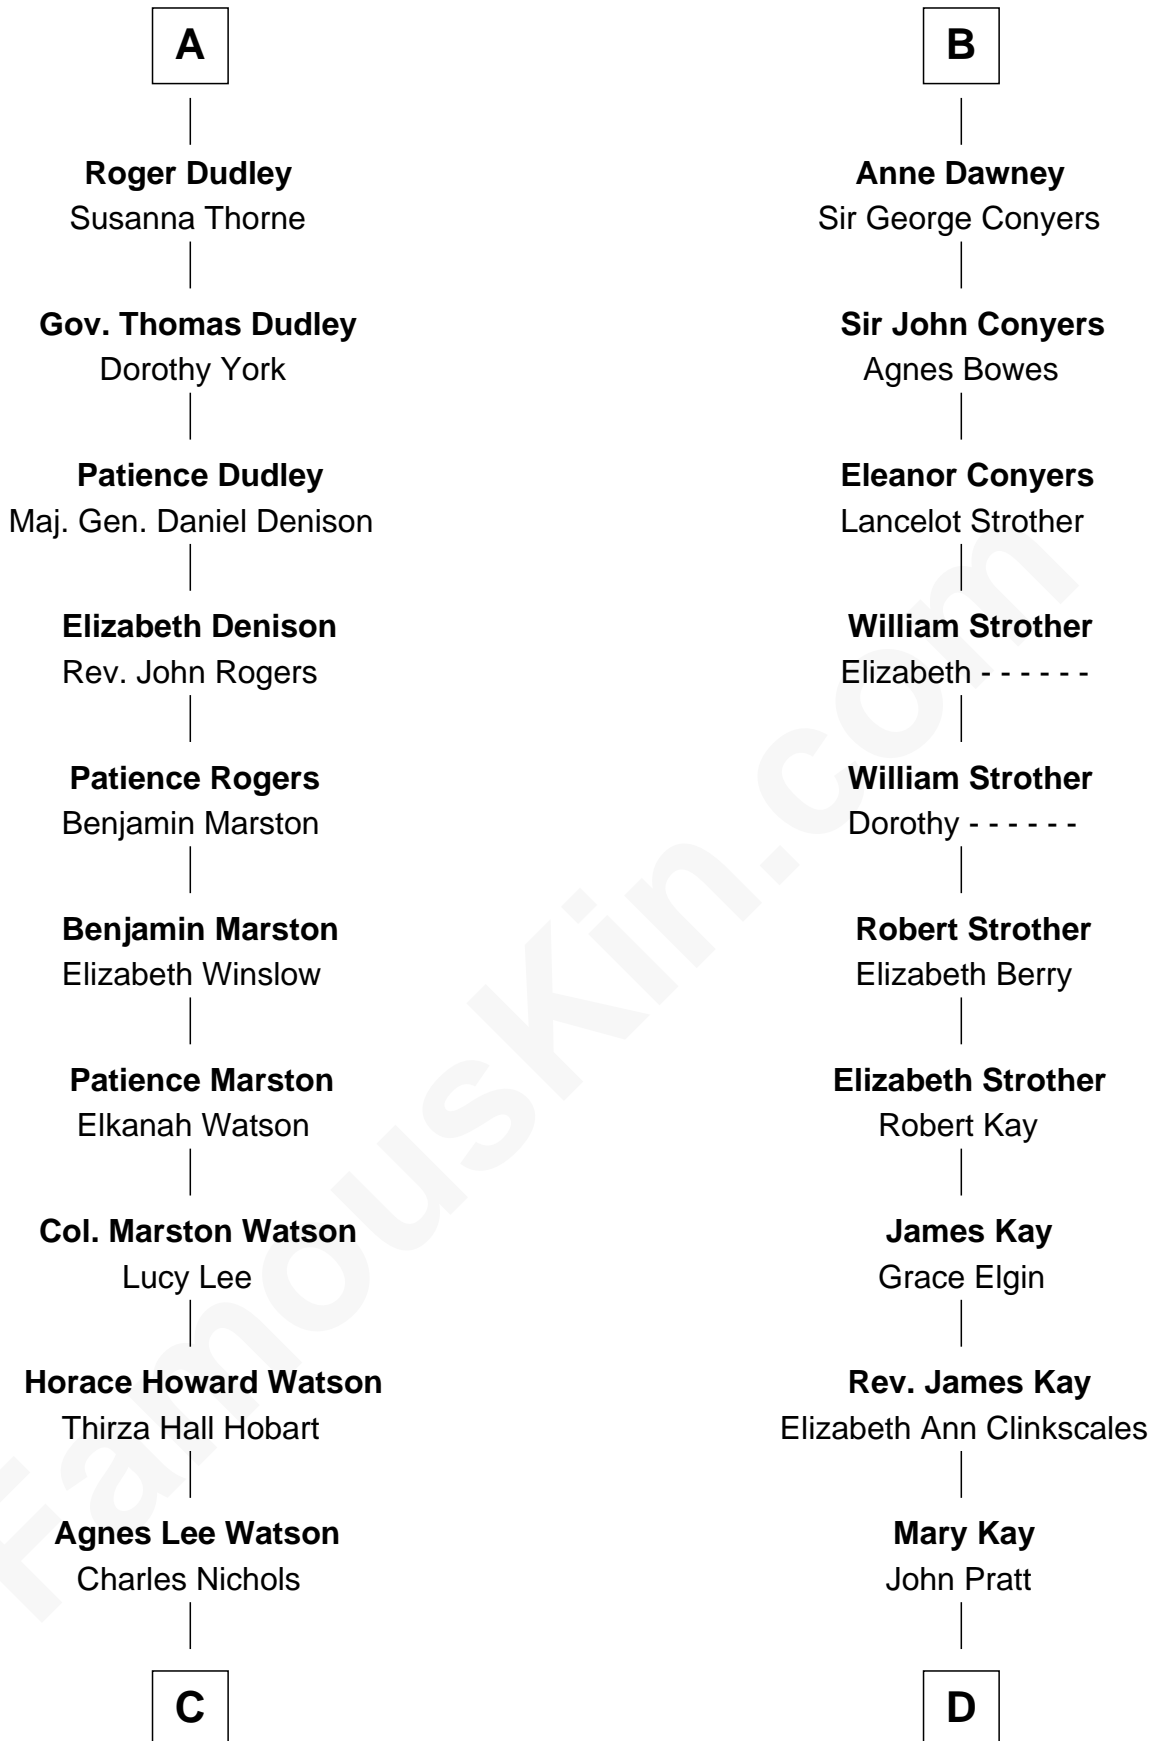

FamousKin.com

Relationship Chart of

John Cena

Movie Actor and WWE Pro Wrestler

20th cousin 1 time removed of

Jimmy Carter
39th U.S. President

C

Charles H. Nichols

Actor and Pro Wrestler

D

James E. Pratt

Sophonra C. Cowan

Nina Pratt

William Archibald Carter

Earl Carter

Lillian Gordy