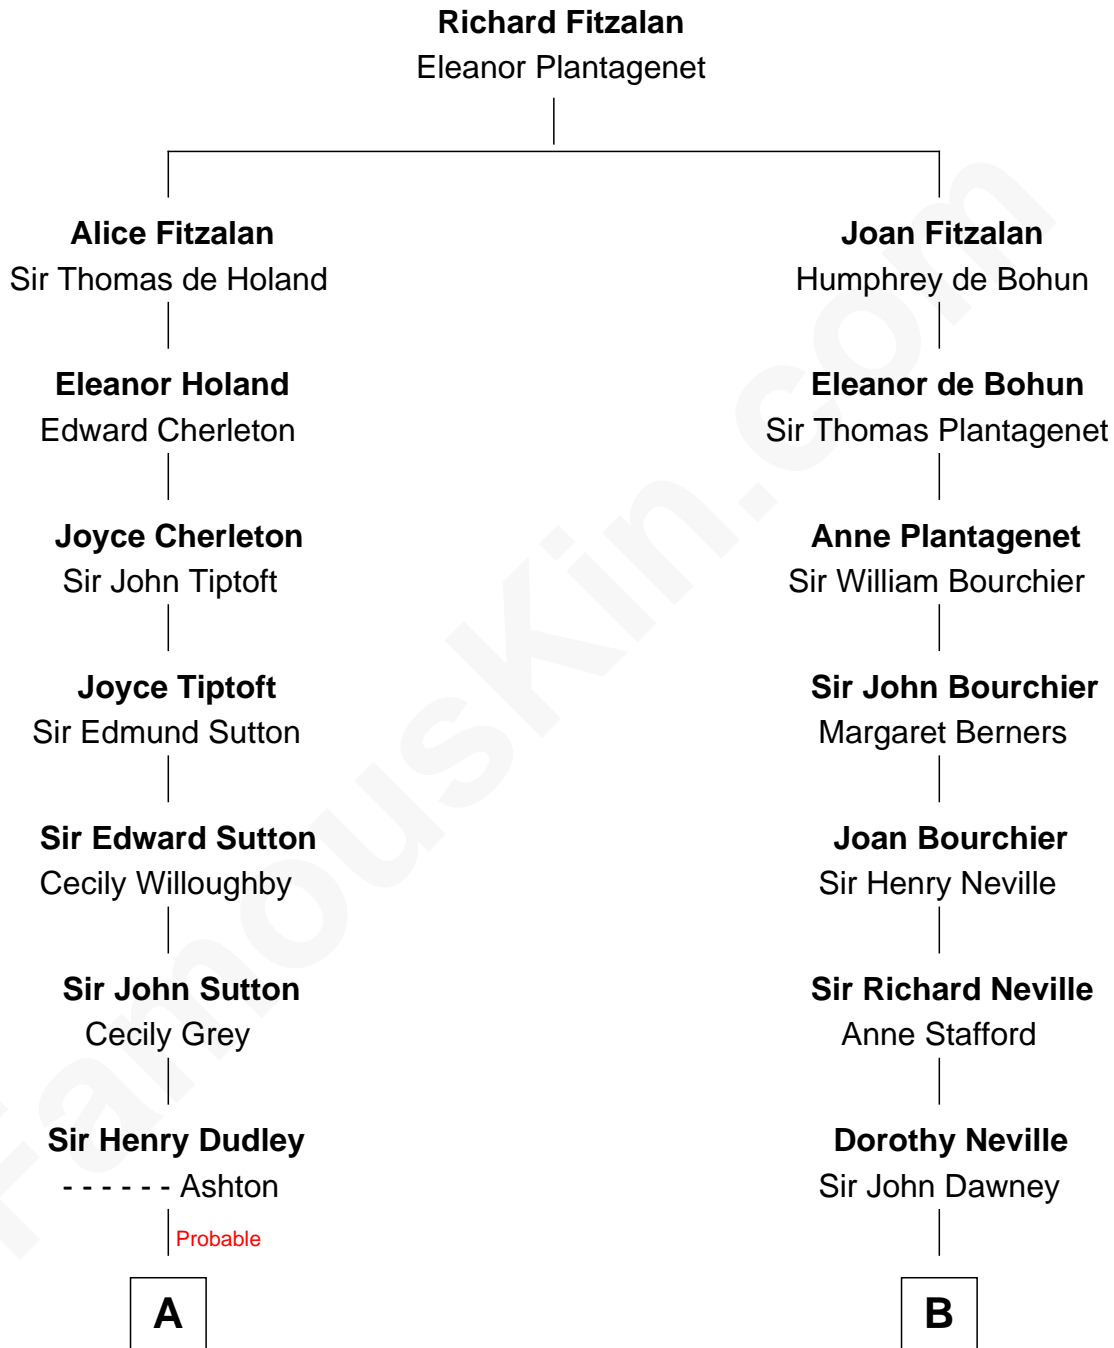

FamousKin.com

Relationship Chart of

John Cena

Movie Actor and WWE Pro Wrestler

20th cousin 1 time removed of

Jimmy Carter
39th U.S. President

C

Charles H. Nichols