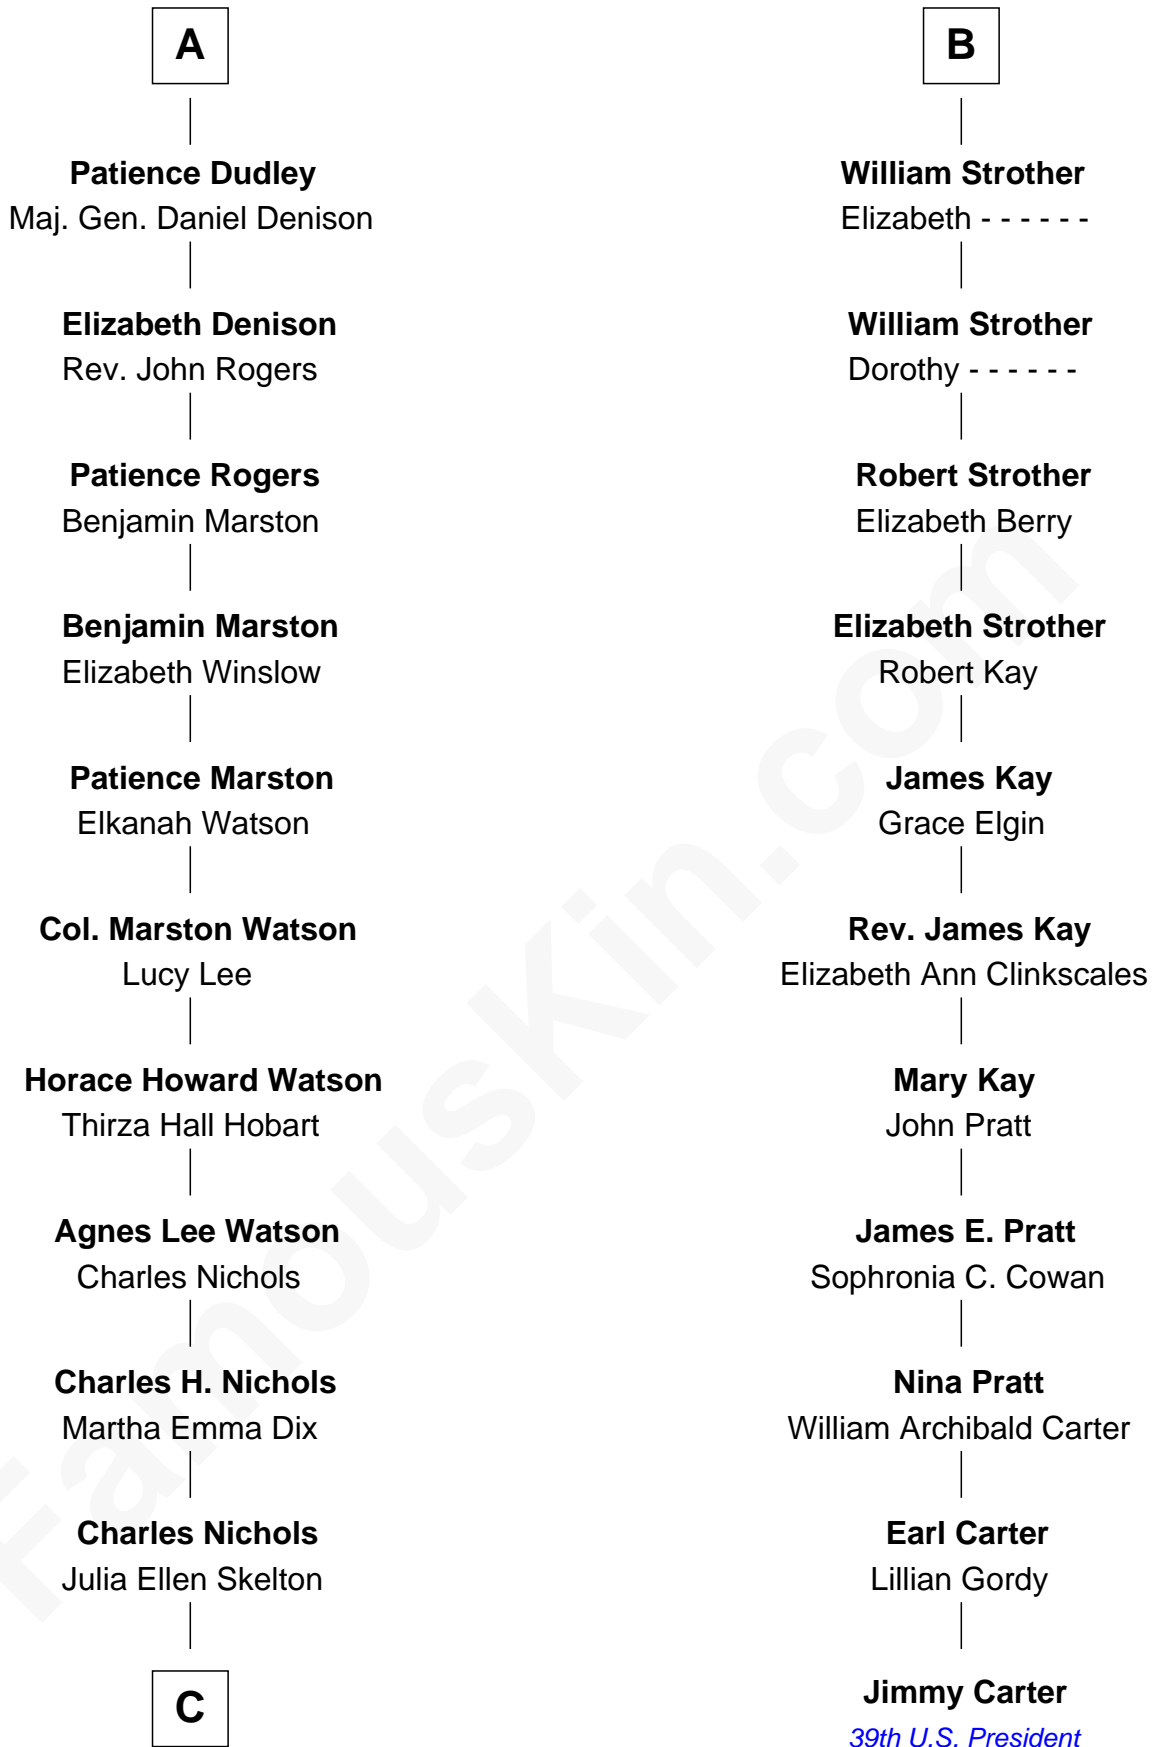

### John Cena

Movie Actor and WWE Pro Wrestler

17th cousin 2 times removed of

**Jimmy Carter**  
39th U.S. President

**Sir Ralph Neville**  
Joan Beaufort

**Katherine Neville**  
Sir Thomas Strangeways

**Joan Strangeways**  
Sir William Willoughby

**Cecily Willoughby**  
Sir Edward Sutton

**Sir John Sutton**  
Cecily Grey

**Sir Henry Dudley**  
----- Ashton

Probable

**Roger Dudley**  
Susanna Thorne

**Gov. Thomas Dudley**  
Dorothy York

**A**

**George Neville**  
Elizabeth Beauchamp

**Sir Henry Neville**  
Joan Bouchier

**Sir Richard Neville**  
Anne Stafford

**Dorothy Neville**  
Sir John Dawney

**Anne Dawney**  
Sir George Conyers

**Sir John Conyers**  
Agnes Bowes

**Eleanor Conyers**  
Lancelot Strother

**B**

**C**

**Natalie Nichols**  
Ulysses John Lupien

**Carol Frances Lupien**  
John Joseph Cena

**John Cena**  
*Actor and Pro Wrestler*

FamousKin.com