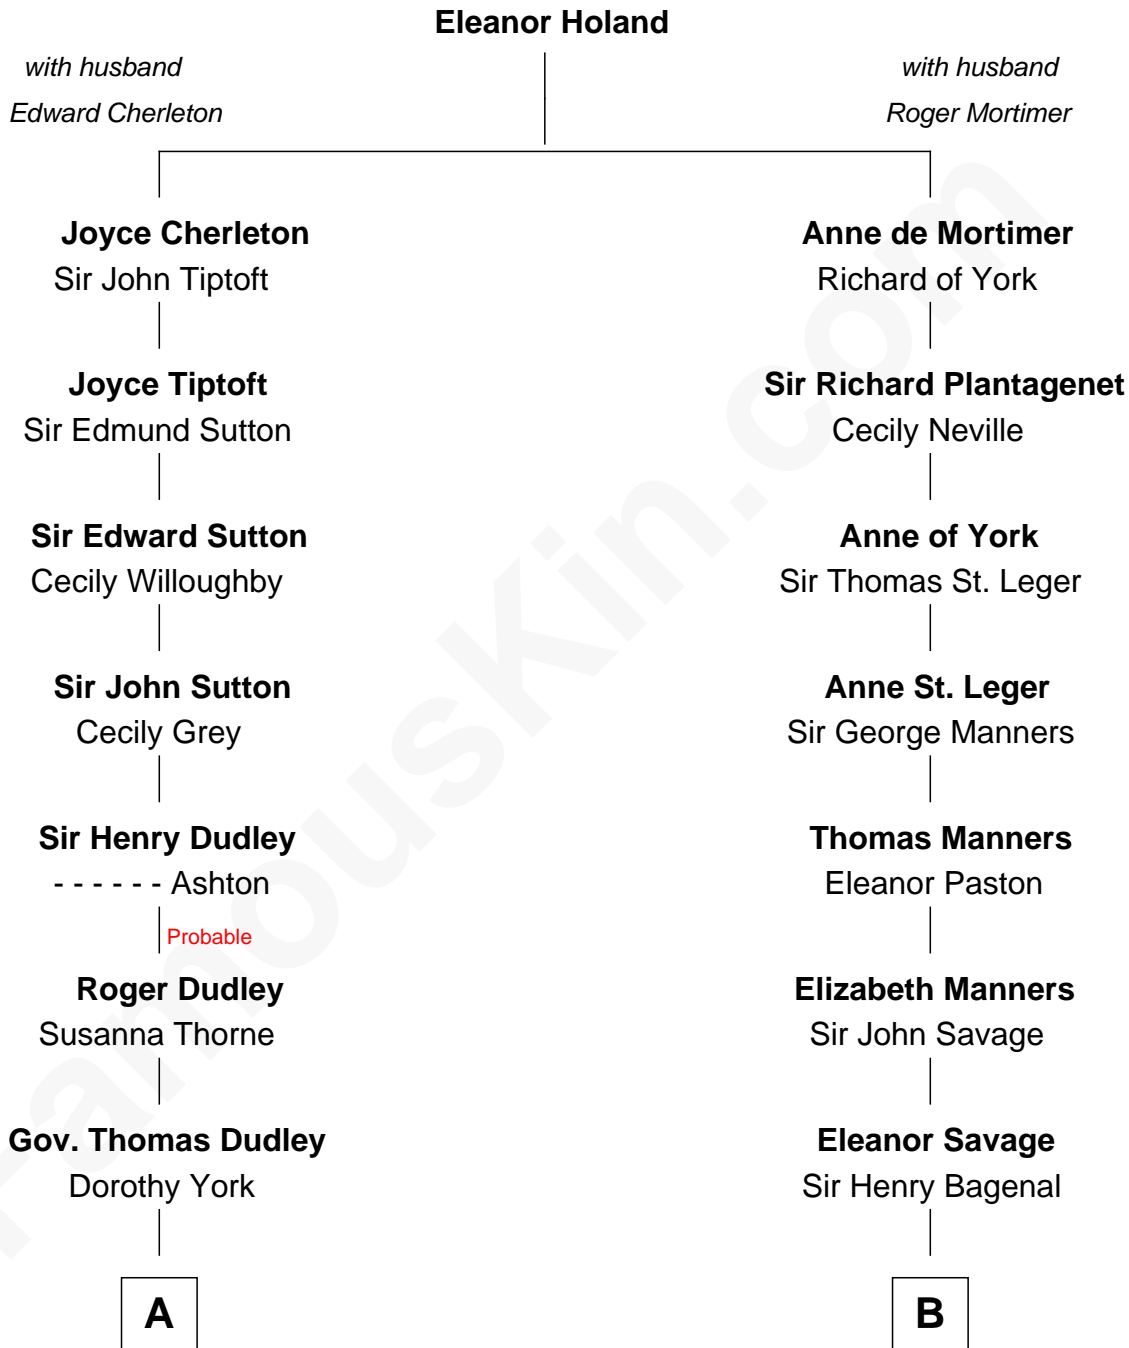

FamousKin.com

Relationship Chart of

John Cena

Movie Actor and WWE Pro Wrestler

16th cousin 3 times removed of

Sir Winston Churchill

Prime Minister of the United Kingdom

C