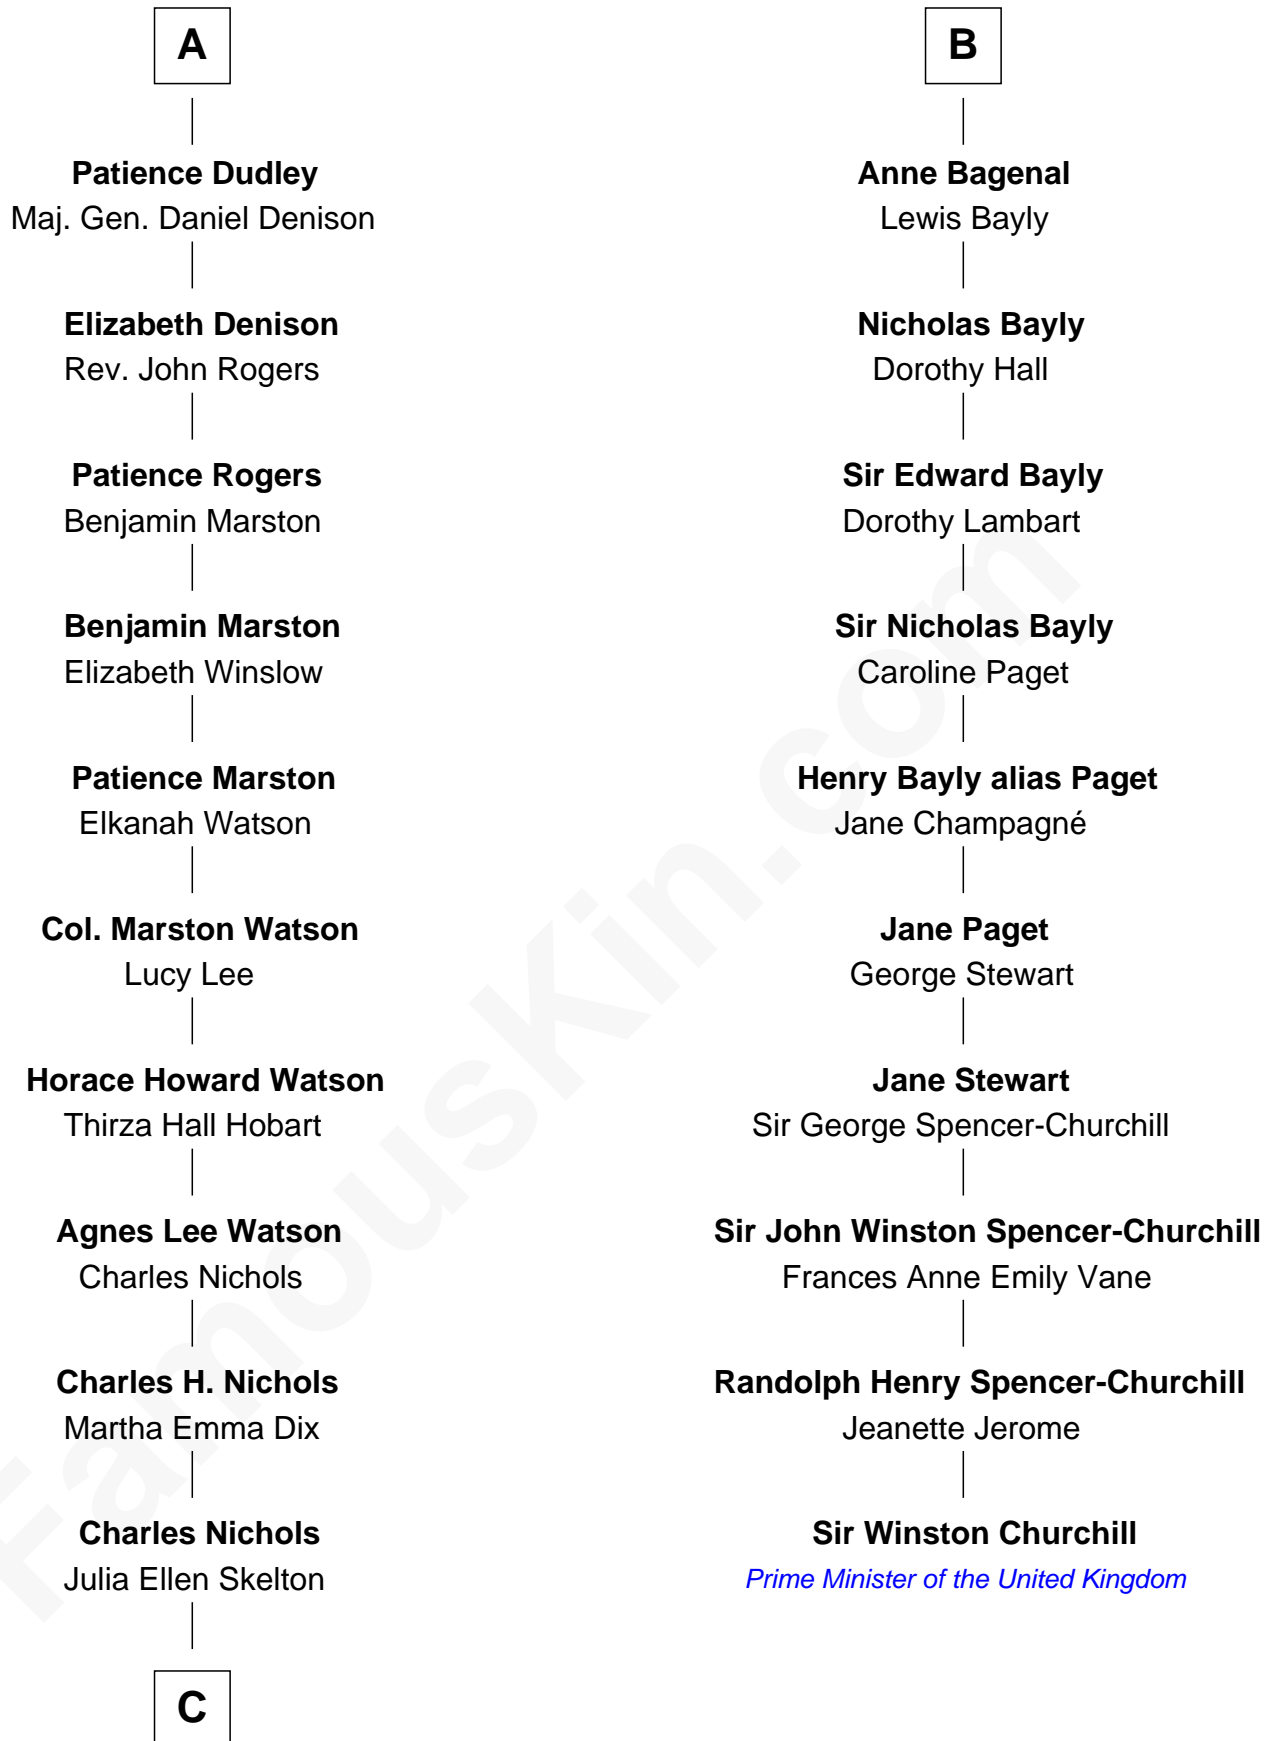

FamousKin.com

Relationship Chart of

John Cena

Movie Actor and WWE Pro Wrestler

16th cousin 3 times removed of

Sir Winston Churchill

Prime Minister of the United Kingdom

C