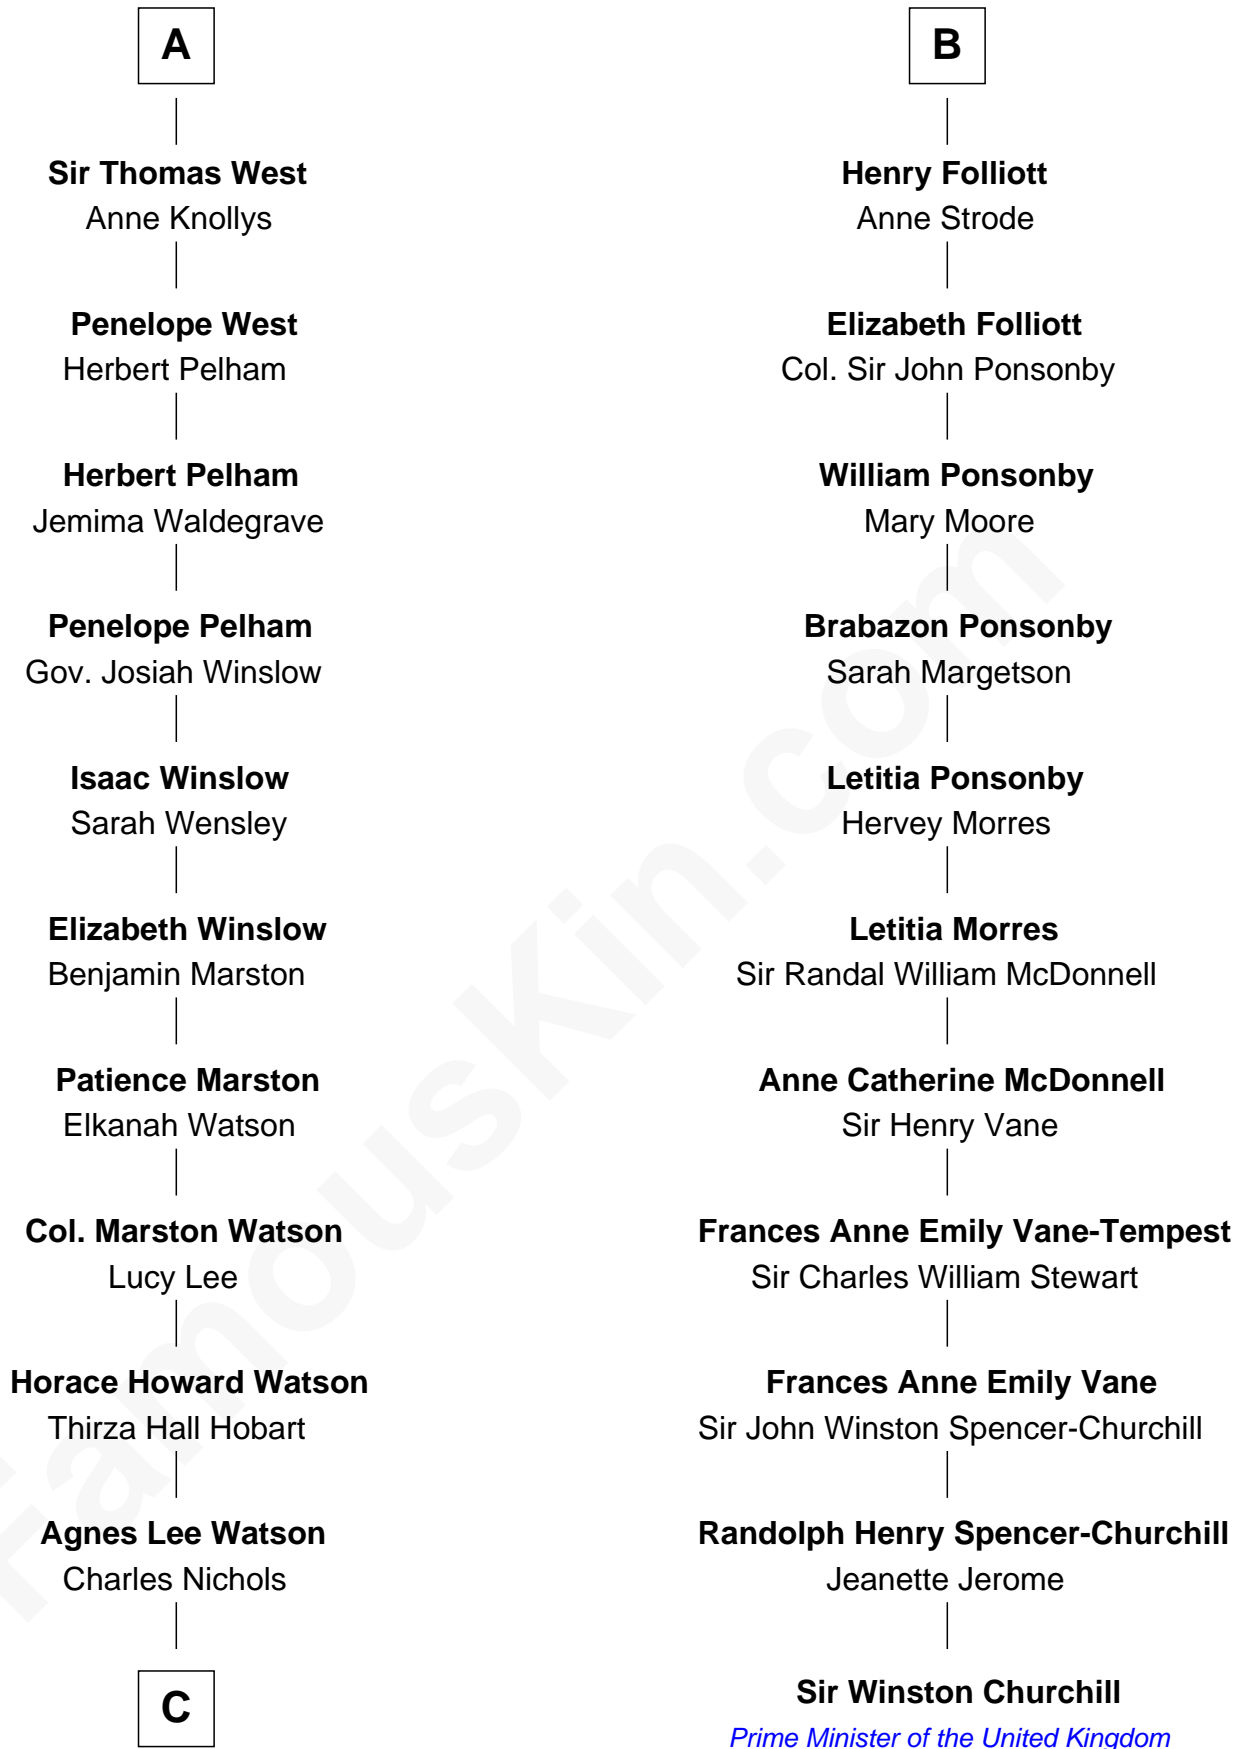

FamousKin.com

Relationship Chart of

John Cena

Movie Actor and WWE Pro Wrestler

17th cousin 4 times removed of

Sir Winston Churchill

Prime Minister of the United Kingdom

C