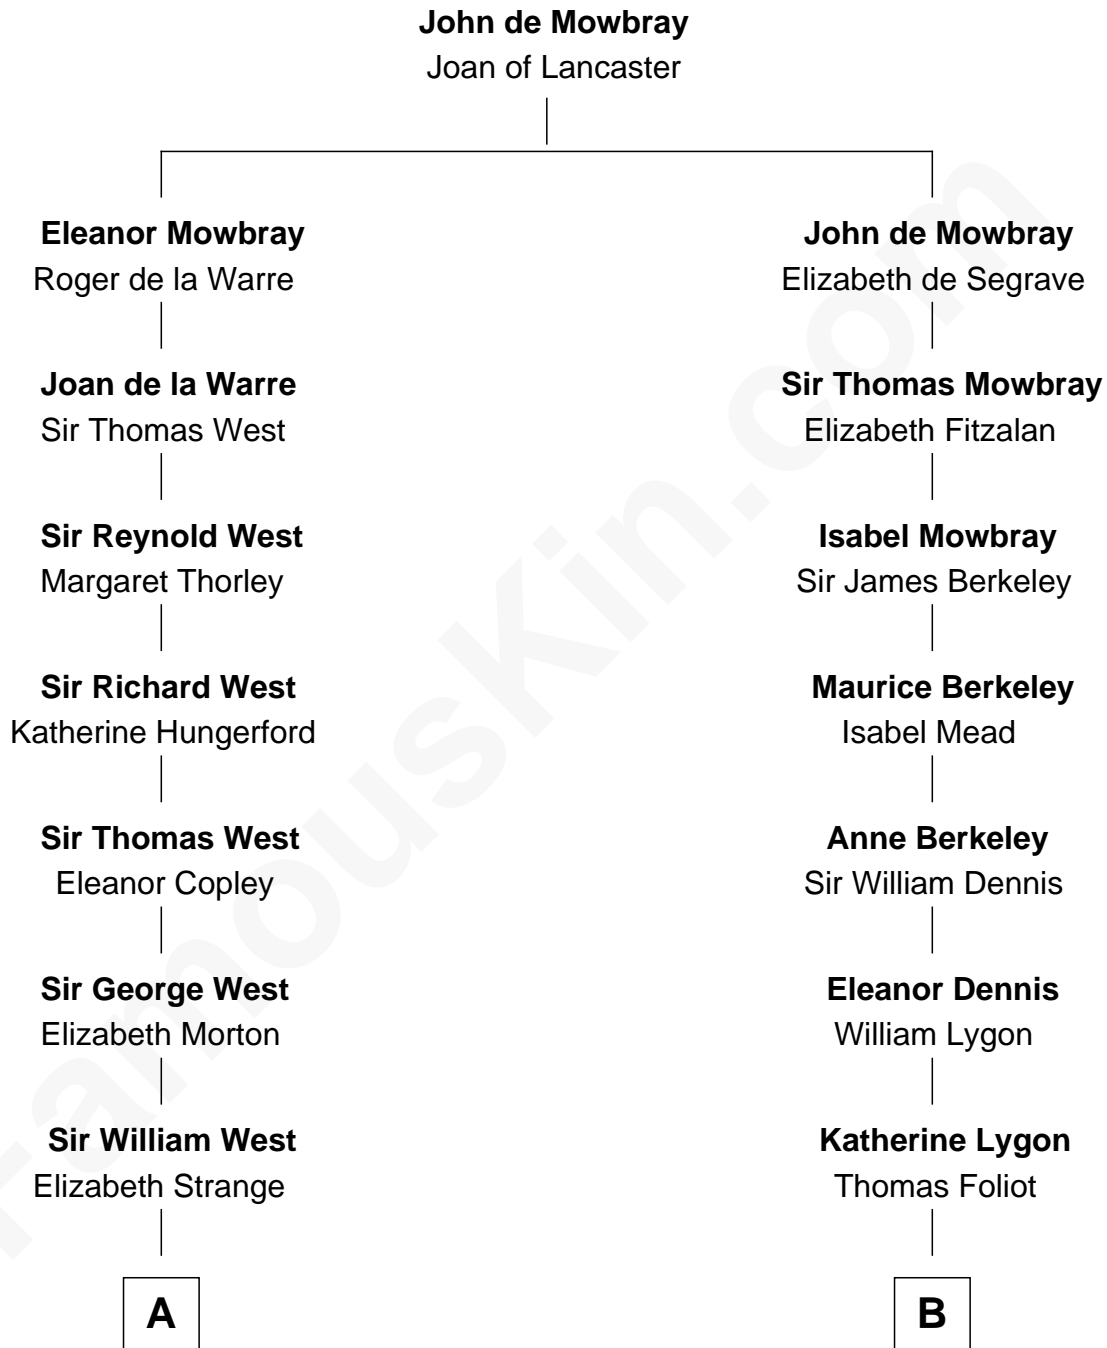

FamousKin.com

Relationship Chart of

John Cena

Movie Actor and WWE Pro Wrestler

17th cousin 4 times removed of

Sir Winston Churchill

Prime Minister of the United Kingdom

C

—
Charles H. Nichols

Martha Emma Dix

—
Charles Nichols

Julia Ellen Skelton

—
Natalie Nichols

Ulysses John Lupien

—
Carol Frances Lupien

John Joseph Cena