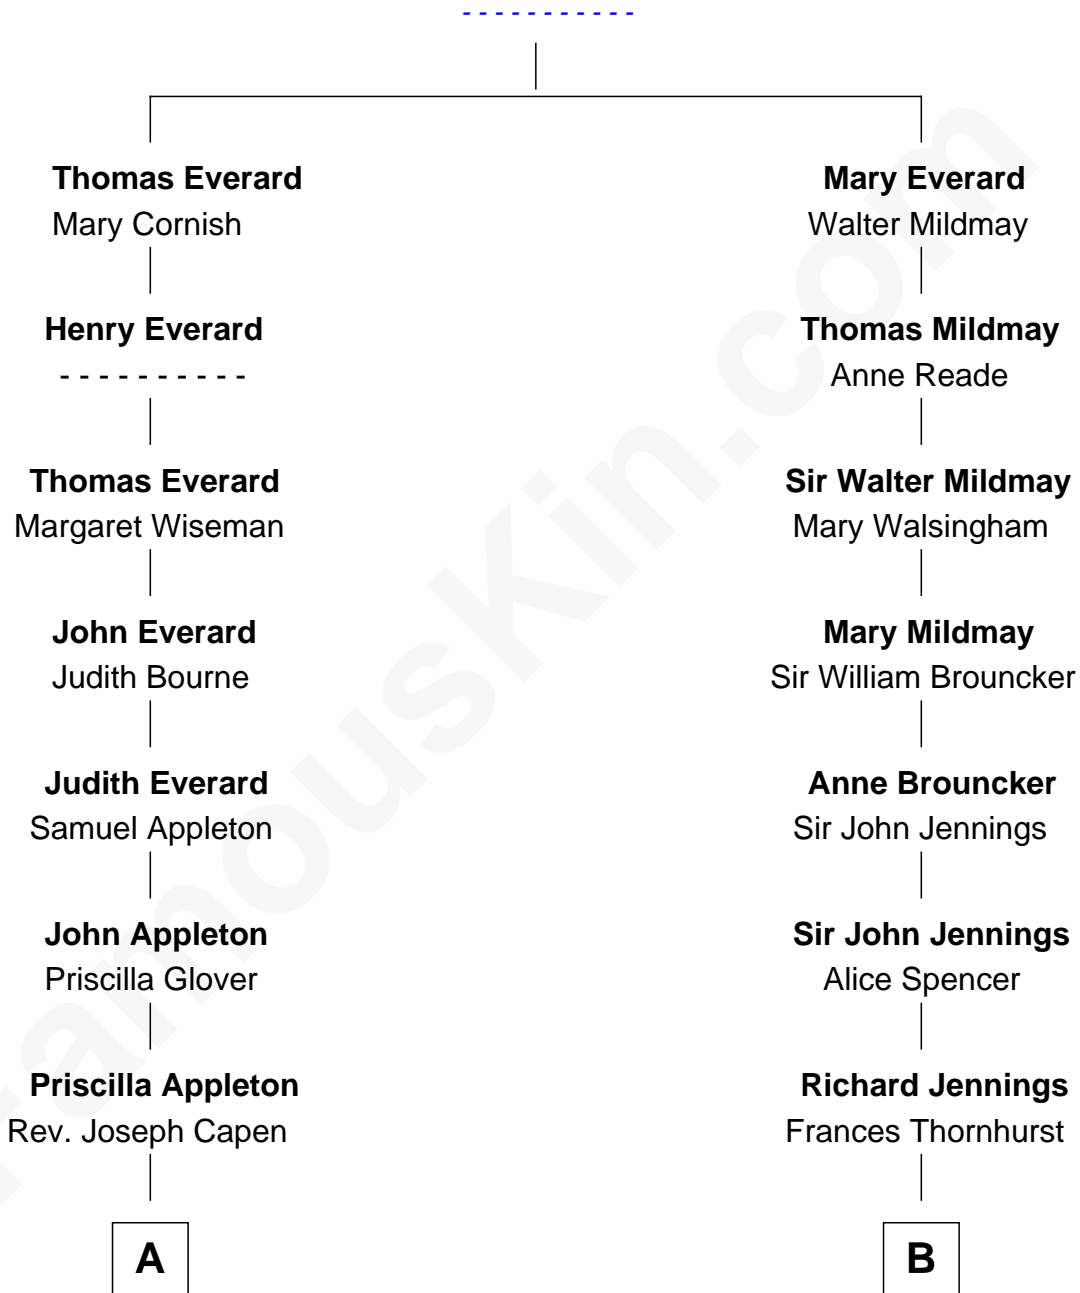

FamousKin.com

Relationship Chart of

John Cena

Movie Actor and WWE Pro Wrestler

15th cousin 2 times removed of

Sir Winston Churchill

Prime Minister of the United Kingdom

John Everard