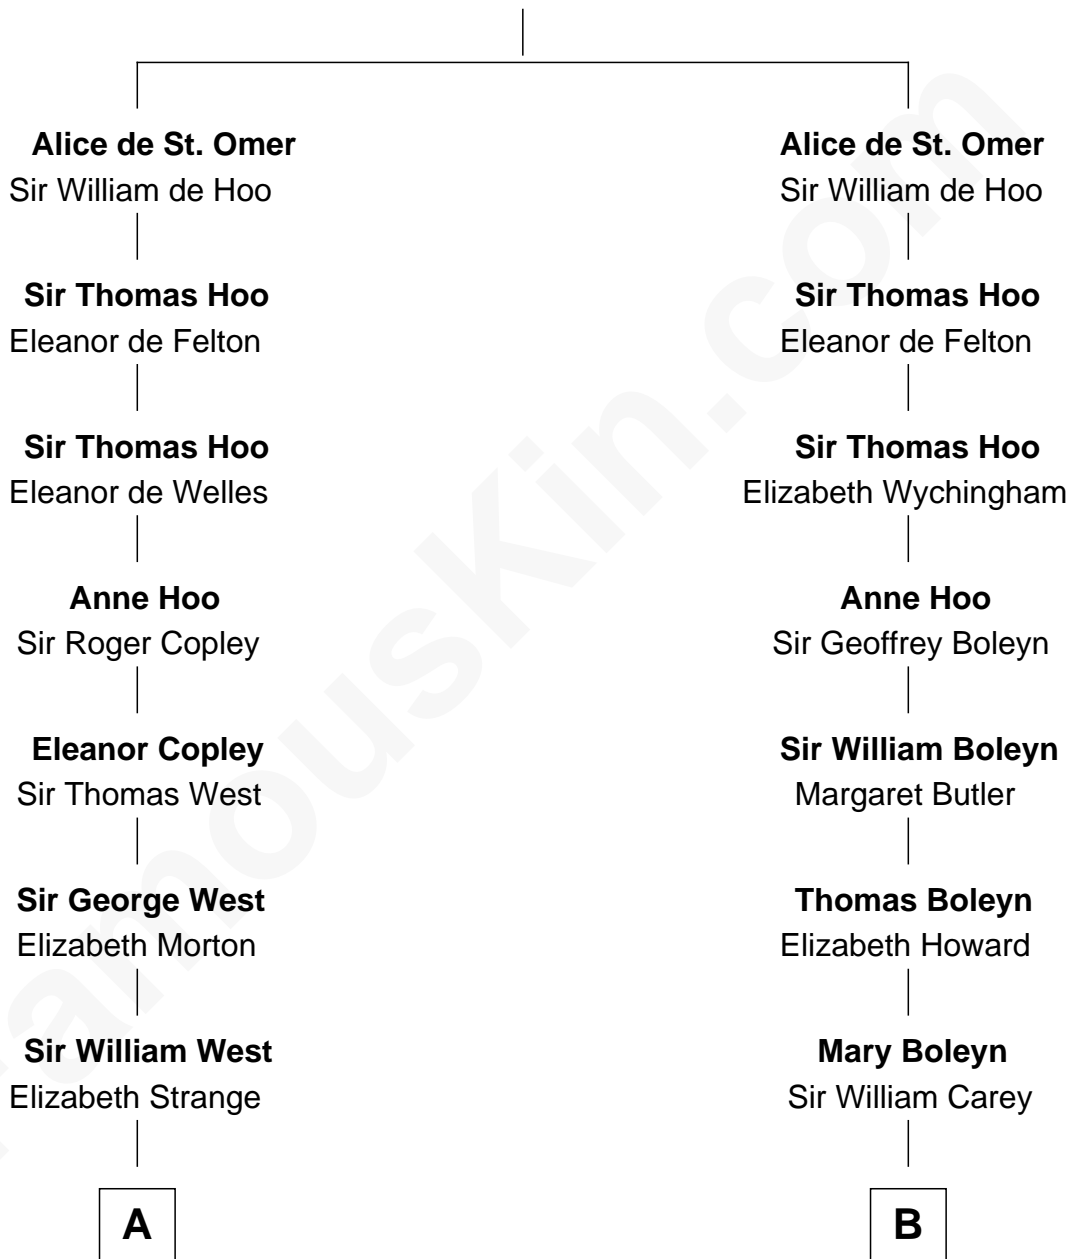

Sir Thomas de St. Omer