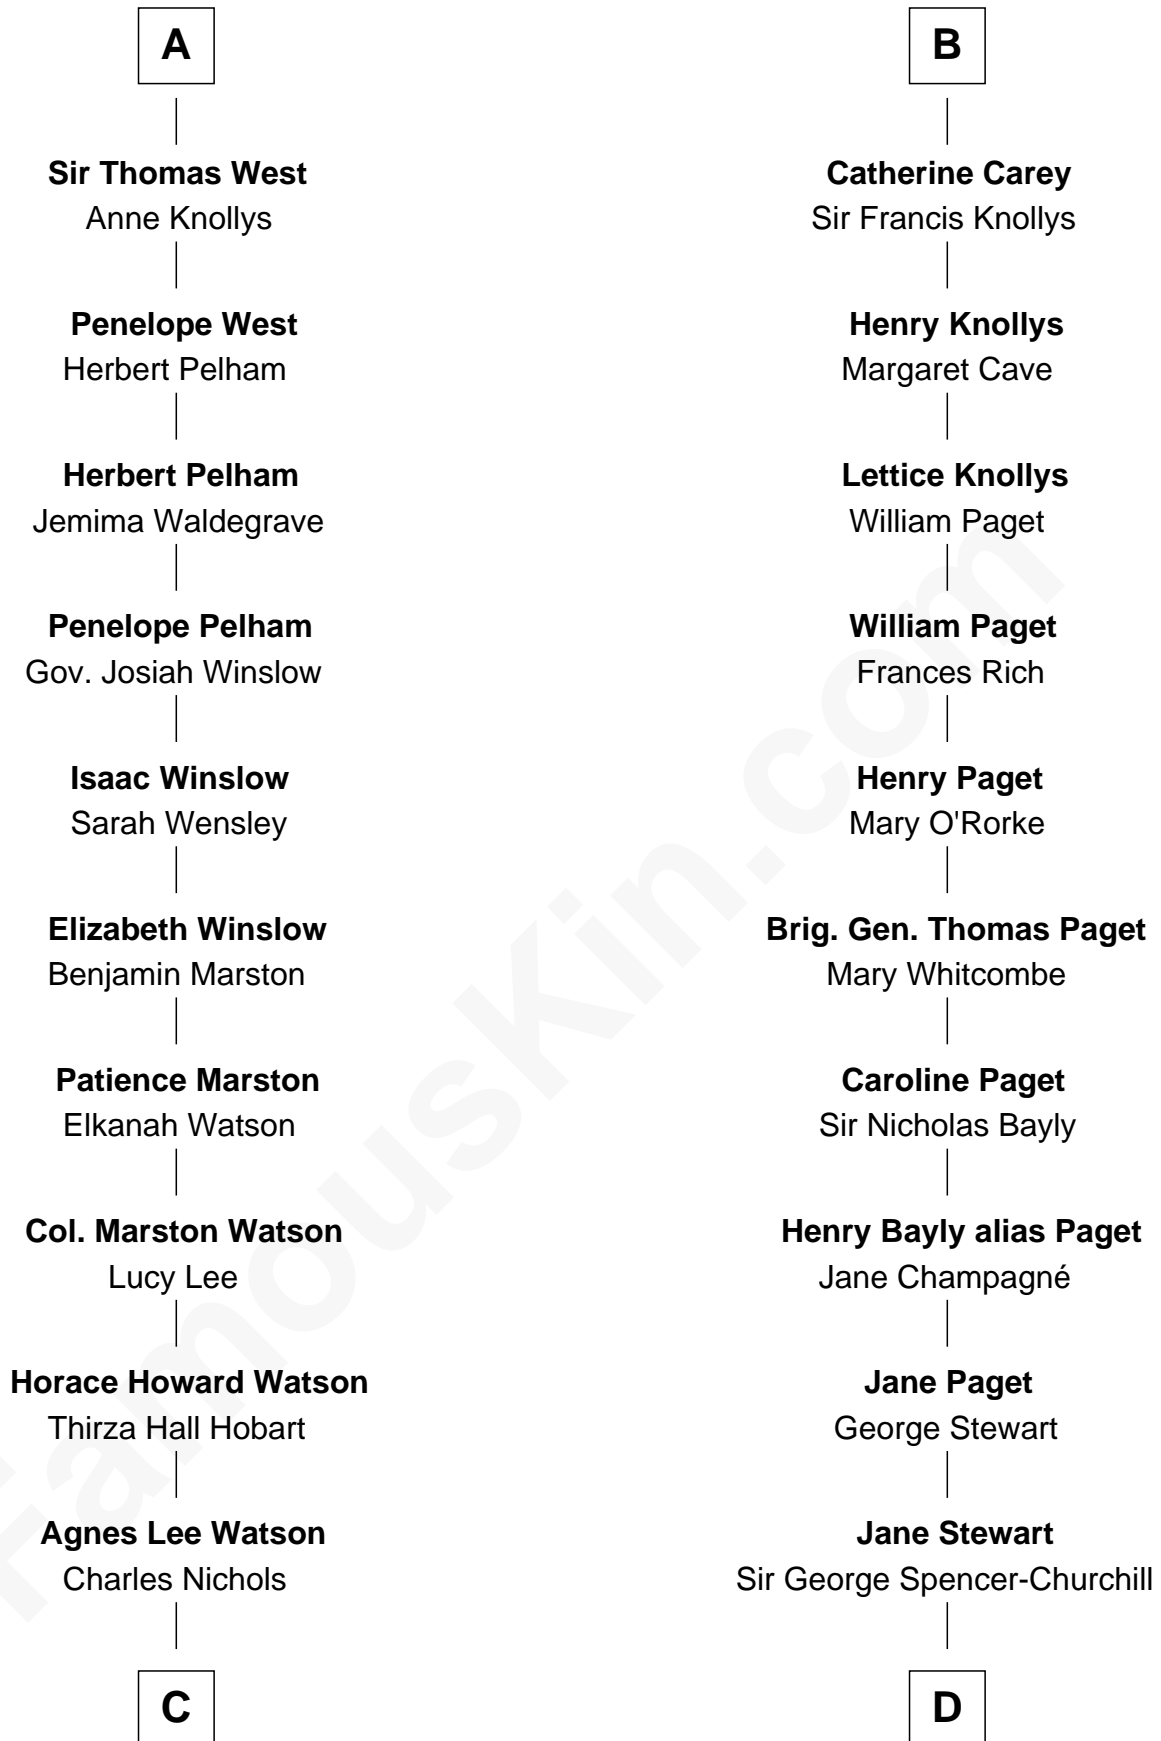

## Relationship Chart of

### Sir Winston Churchill

Prime Minister of the United Kingdom

#### Sir Thomas de St. Omer

-----

**C**

**Charles H. Nichols**

Martha Emma Dix

**Charles Nichols**

Julia Ellen Skelton

**Natalie Nichols**