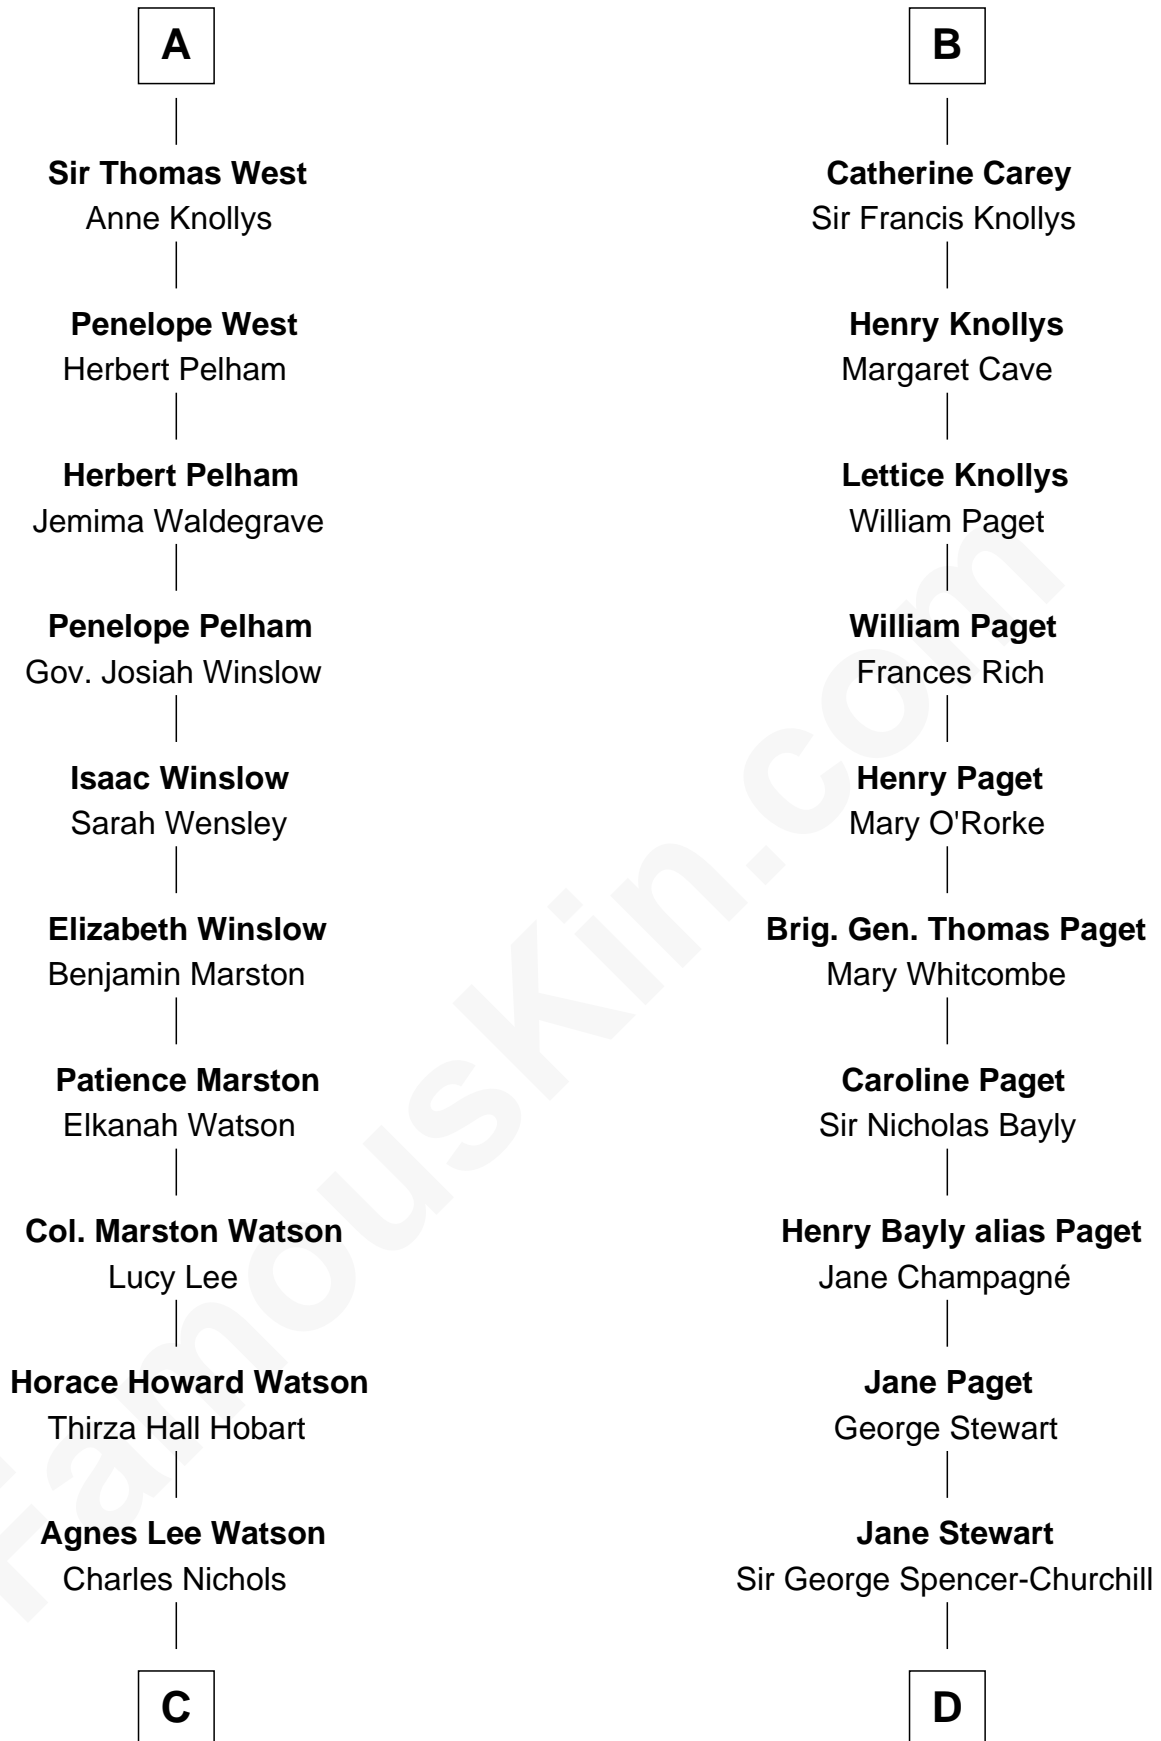

FamousKin.com

Relationship Chart of

John Cena

Movie Actor and WWE Pro Wrestler

19th cousin 2 times removed of

Sir Winston Churchill

Prime Minister of the United Kingdom

Sir Richard de Walkfare