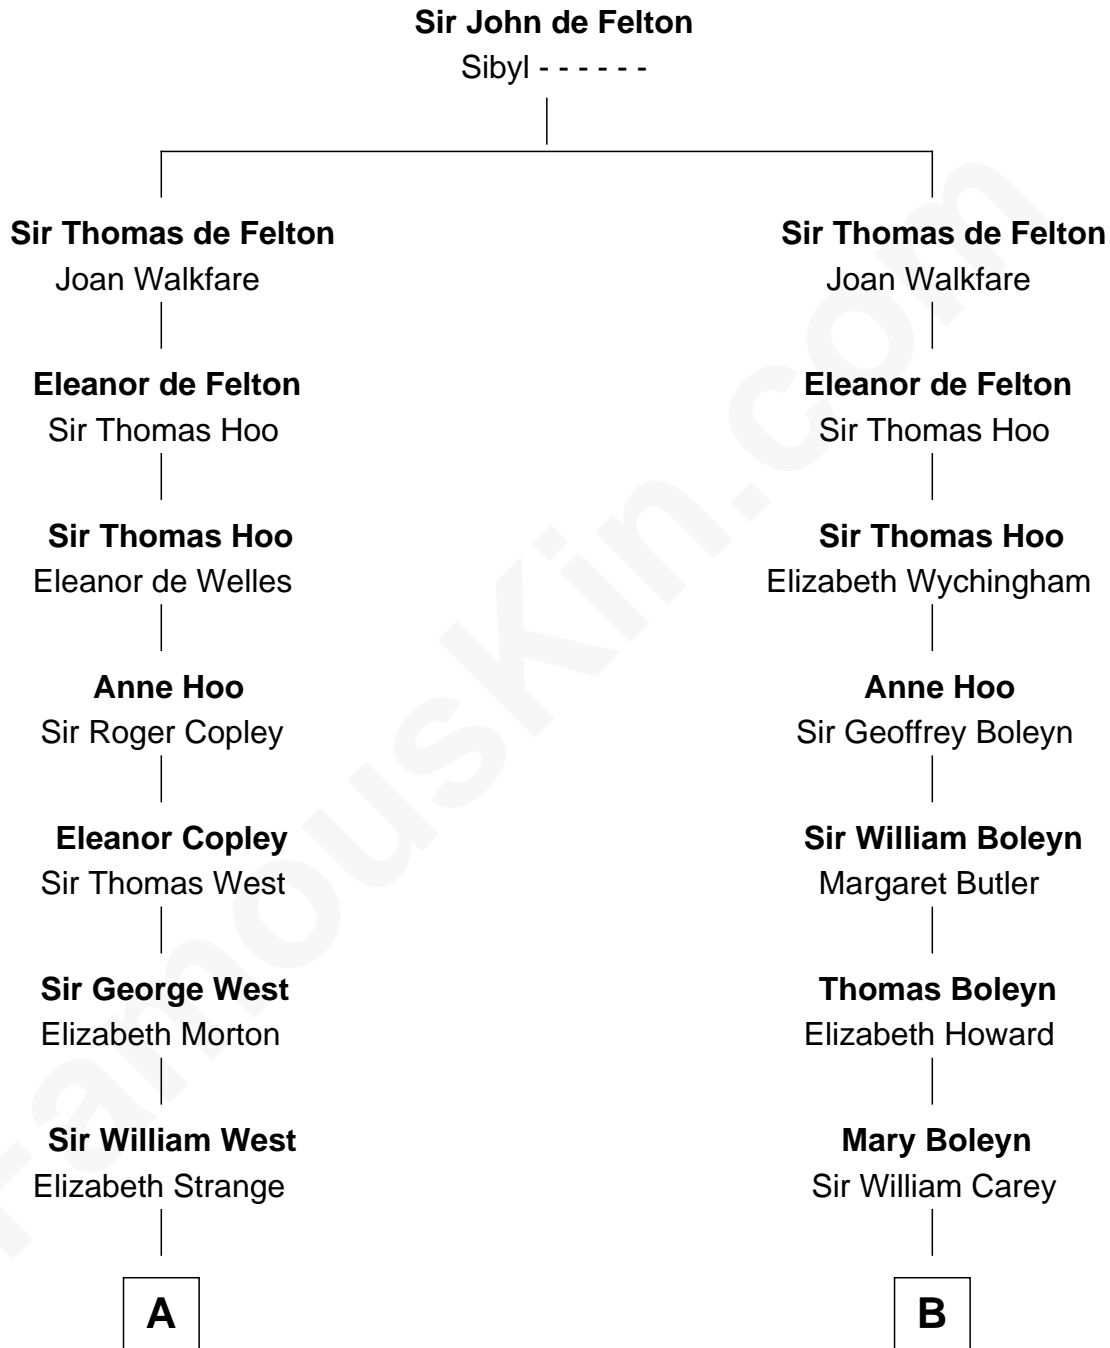

FamousKin.com

Relationship Chart of

John Cena

Movie Actor and WWE Pro Wrestler

19th cousin 2 times removed of

Sir Winston Churchill

Prime Minister of the United Kingdom

C