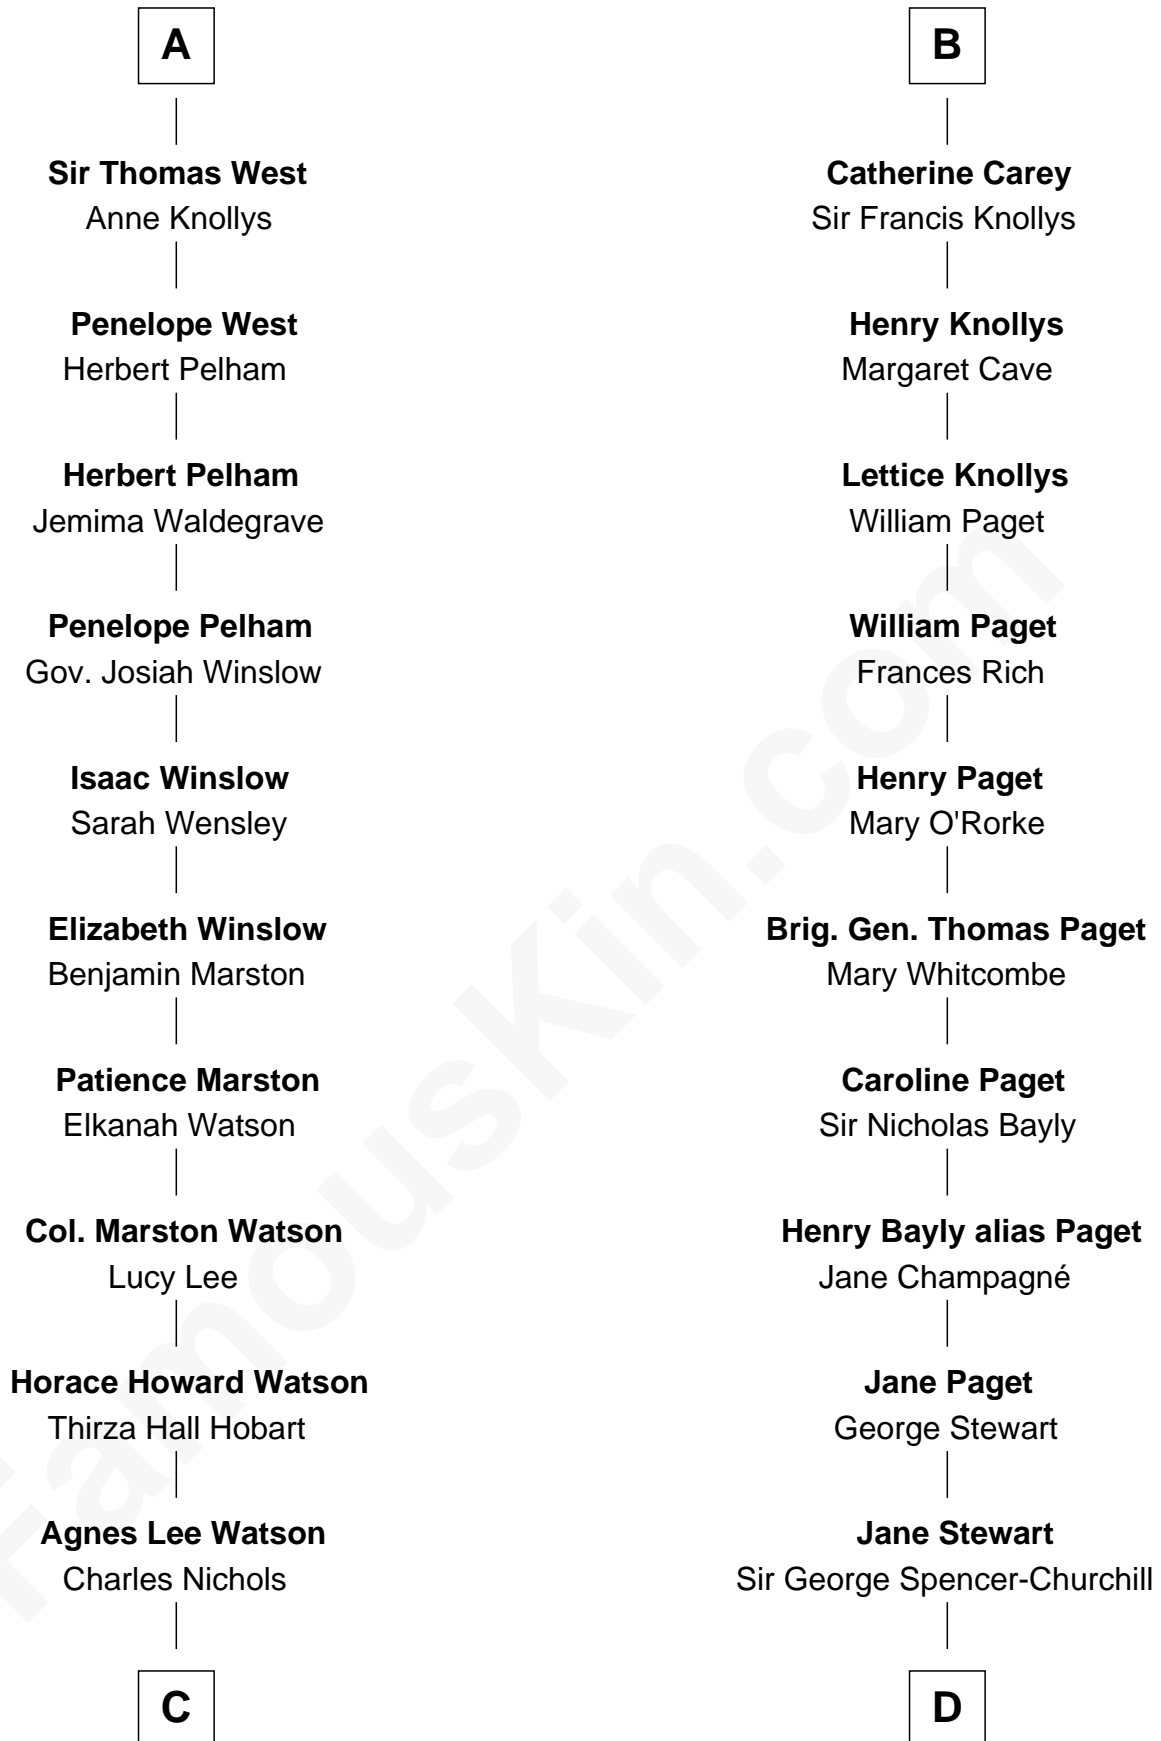

FamousKin.com

Relationship Chart of

John Cena

Movie Actor and WWE Pro Wrestler

19th cousin 2 times removed of

Sir Winston Churchill

Prime Minister of the United Kingdom

C