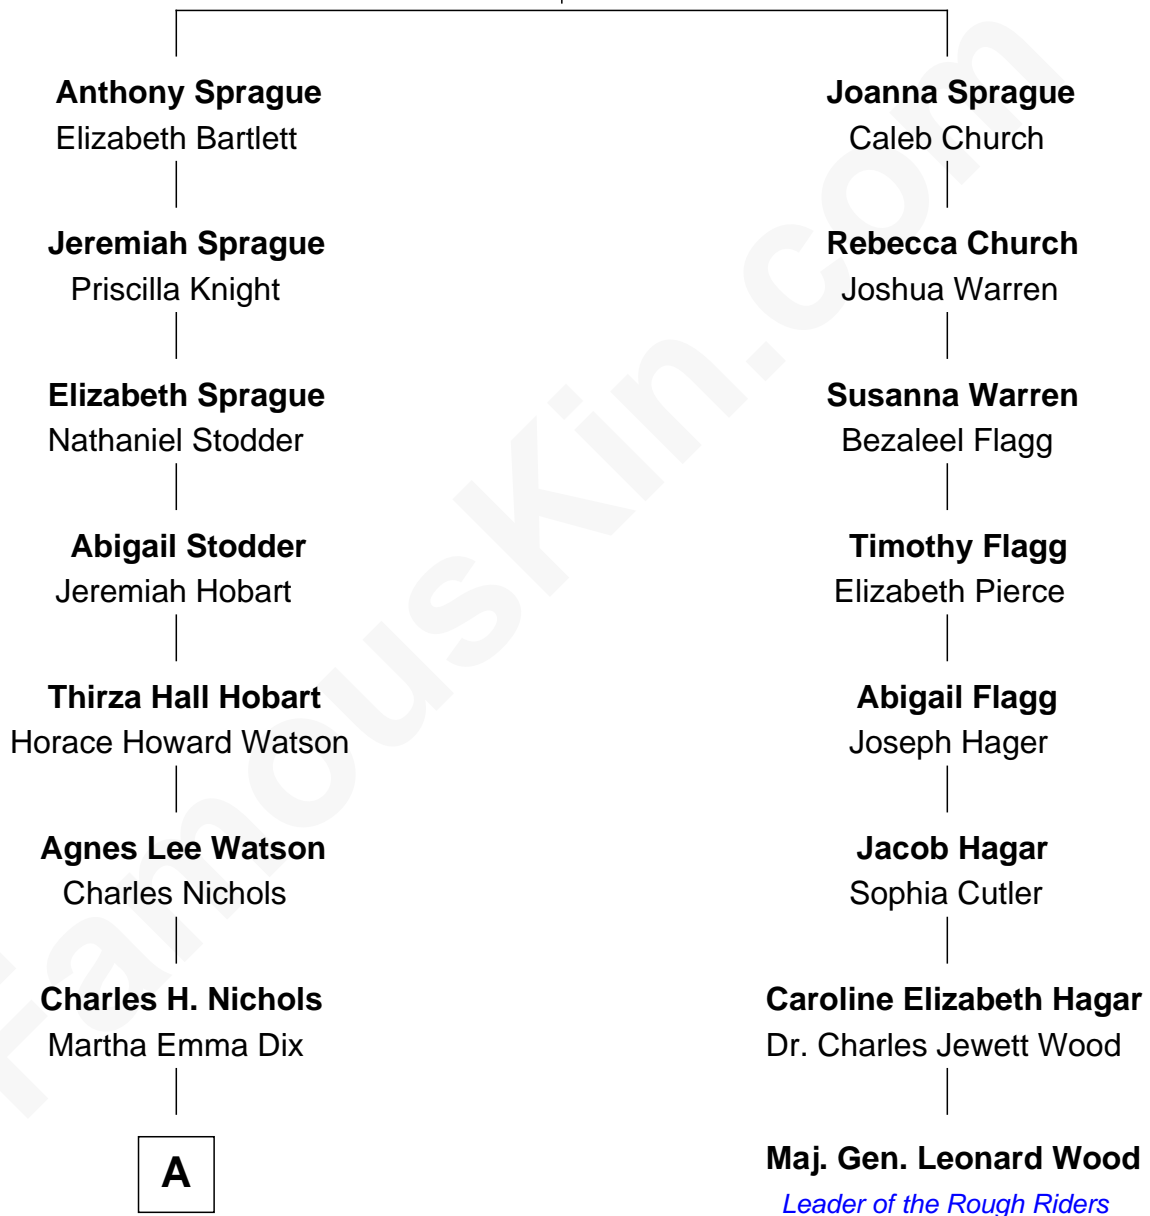

FamousKin.com

Relationship Chart of

John Cena

Movie Actor and WWE Pro Wrestler

7th cousin 3 times removed of

Maj. Gen. Leonard Wood

Leader of the Rough Riders

William Sprague
Millicent Eames

A

—
Charles Nichols
Julia Ellen Skelton

—
Natalie Nichols
Ulysses John Lupien

—
Carol Frances Lupien
John Joseph Cena

—
John Cena
Actor and Pro Wrestler

FamousKin.com