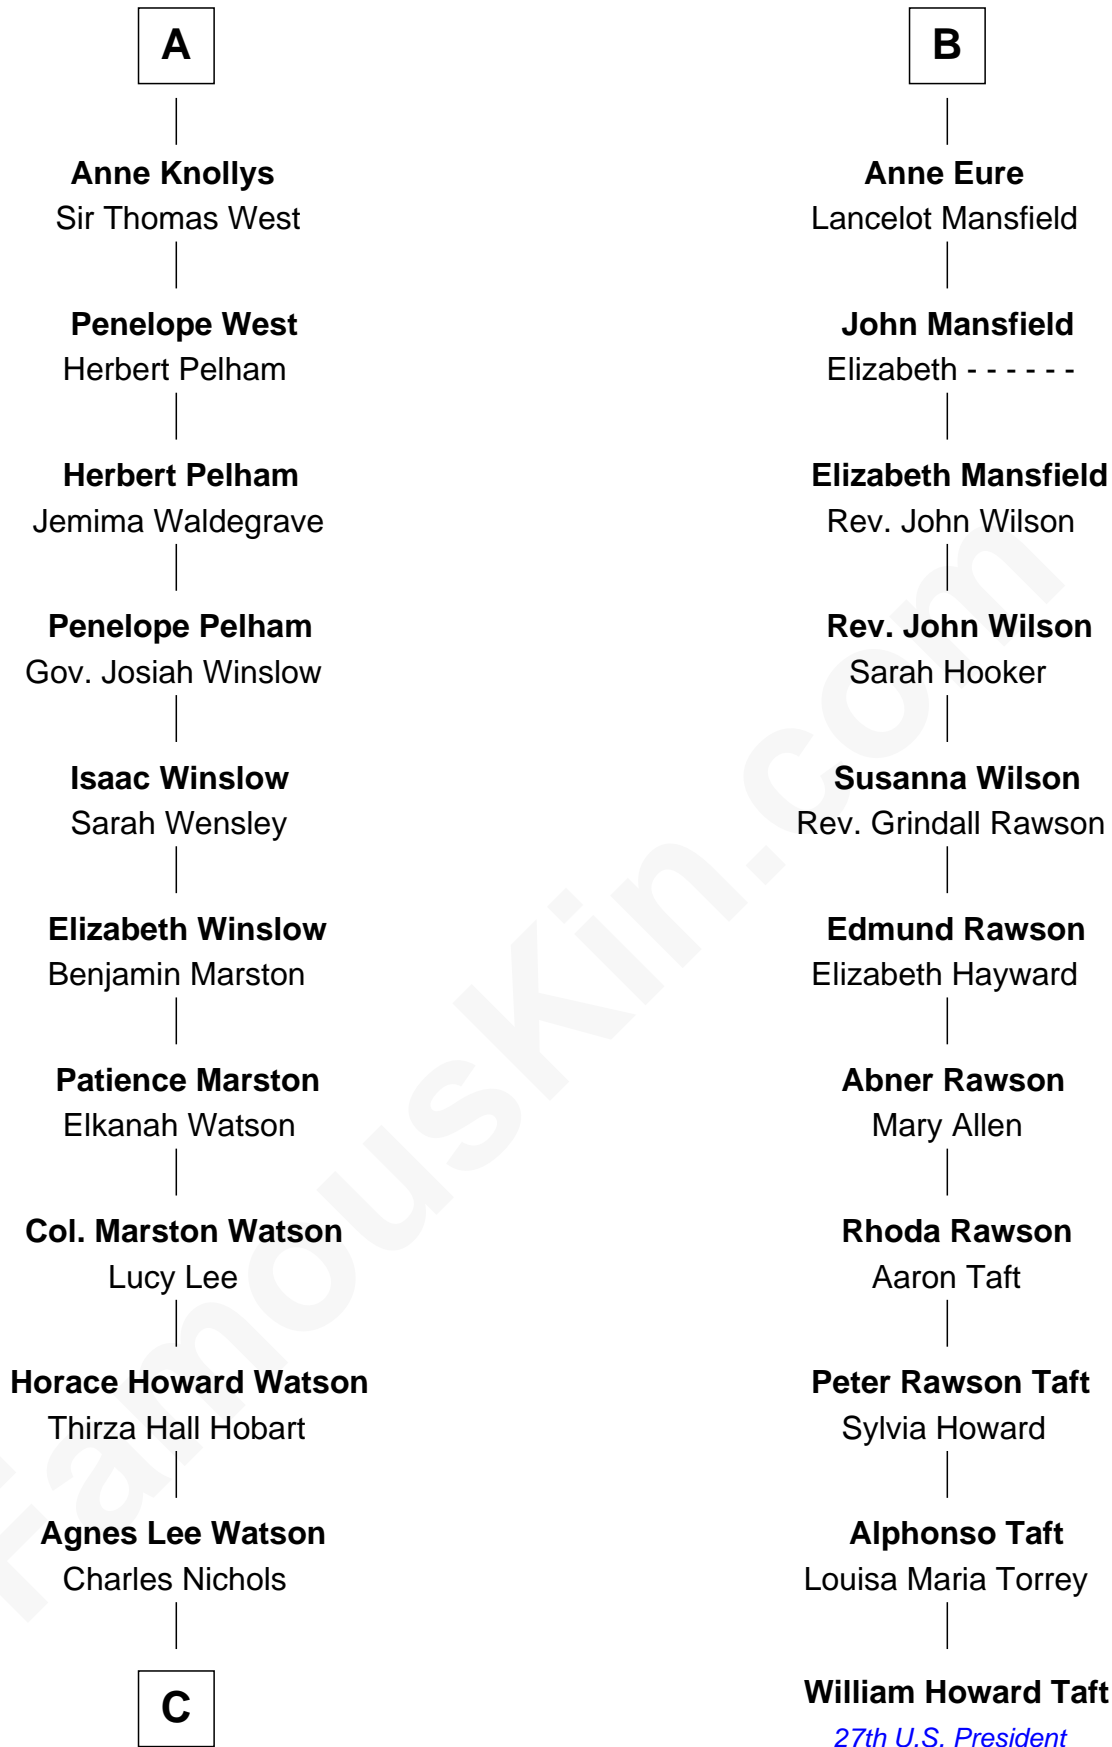

FamousKin.com

Relationship Chart of

John Cena

Movie Actor and WWE Pro Wrestler

17th cousin 4 times removed of

William Howard Taft

27th U.S. President

Sir Thomas de Beauchamp

Katherine de Mortimer

C

—
Charles H. Nichols

Martha Emma Dix

—
Charles Nichols

Julia Ellen Skelton

—
Natalie Nichols

Ulysses John Lupien