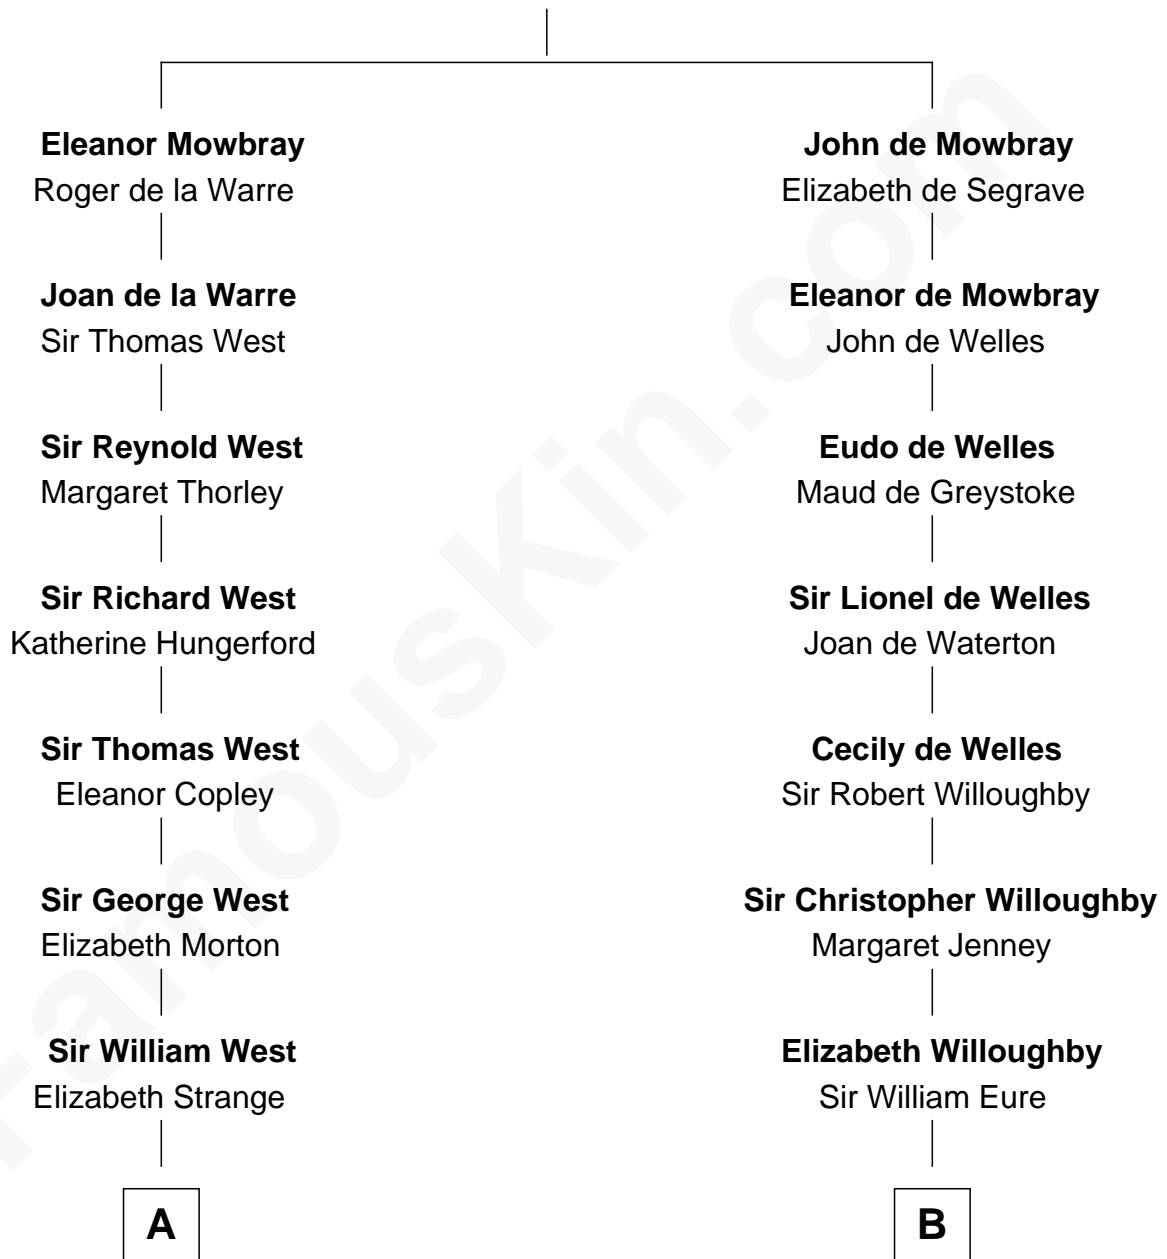

FamousKin.com

Relationship Chart of

John Cena

Movie Actor and WWE Pro Wrestler

18th cousin 3 times removed of

William Howard Taft

27th U.S. President

John de Mowbray

Joan of Lancaster

C

Charles H. Nichols

Martha Emma Dix

Charles Nichols

Julia Ellen Skelton

Natalie Nichols

Ulysses John Lupien

Carol Frances Lupien

John Joseph Cena

John Cena

Actor and Pro Wrestler

D

Alphonso Taft

Louisa Maria Torrey

William Howard Taft

27th U.S. President

FamousKin.com