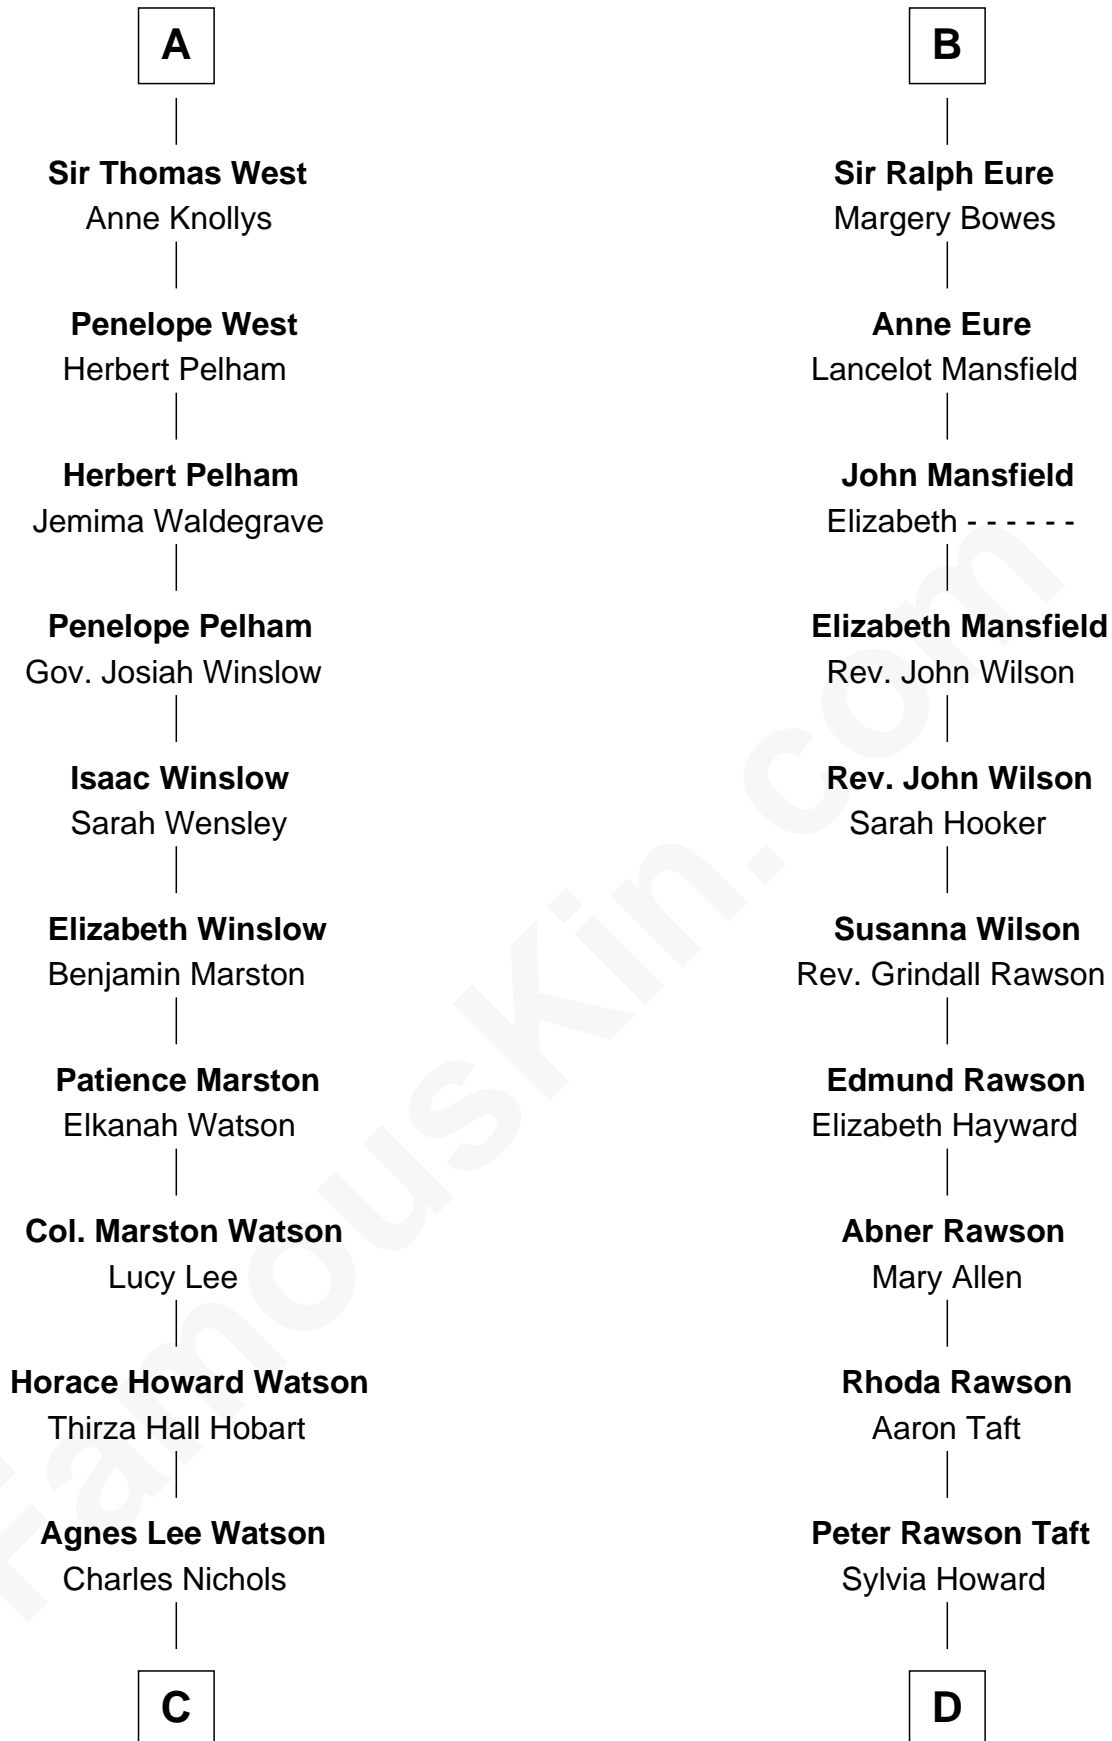

FamousKin.com

Relationship Chart of

John Cena

Movie Actor and WWE Pro Wrestler

18th cousin 3 times removed of

William Howard Taft

27th U.S. President

John de Mowbray

Joan of Lancaster

C

Charles H. Nichols

Martha Emma Dix

Charles Nichols

Julia Ellen Skelton

Natalie Nichols

Ulysses John Lupien

27th U.S. President

FamousKin.com