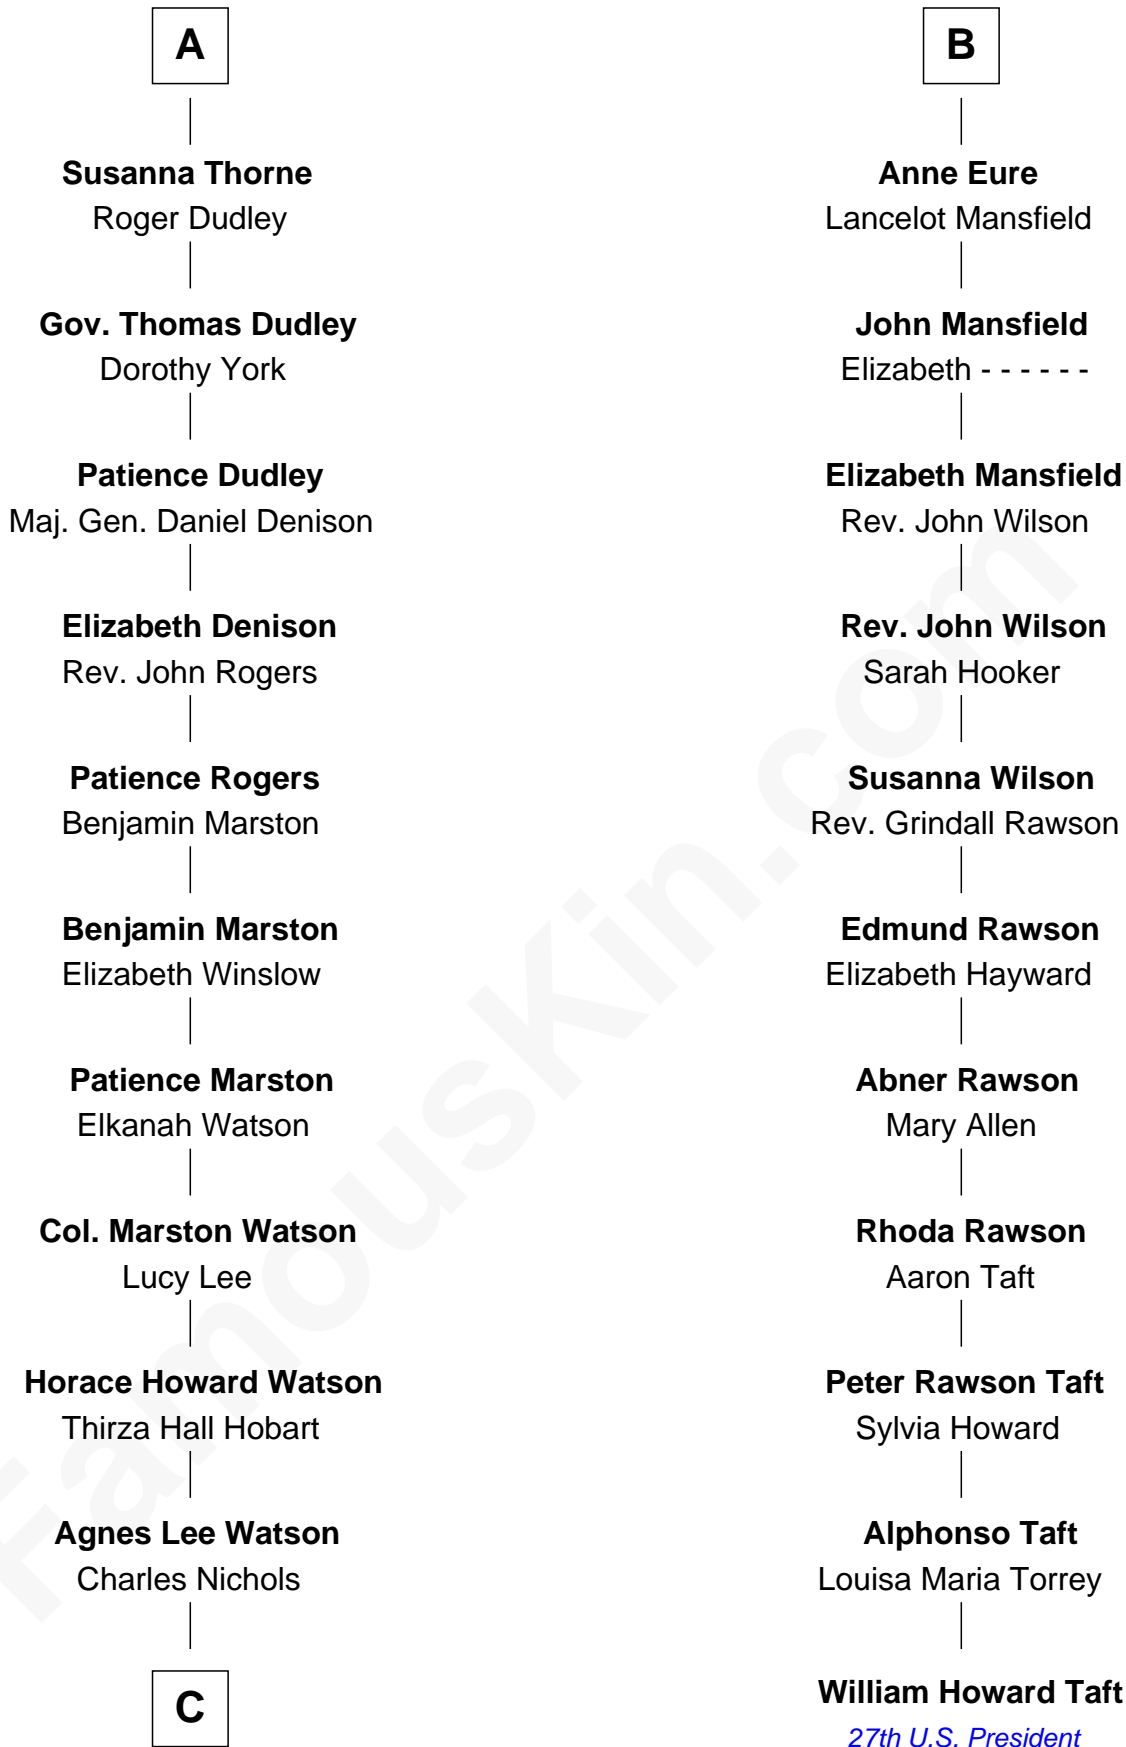

FamousKin.com

Relationship Chart of

John Cena

Movie Actor and WWE Pro Wrestler

17th cousin 4 times removed of

William Howard Taft

27th U.S. President

C