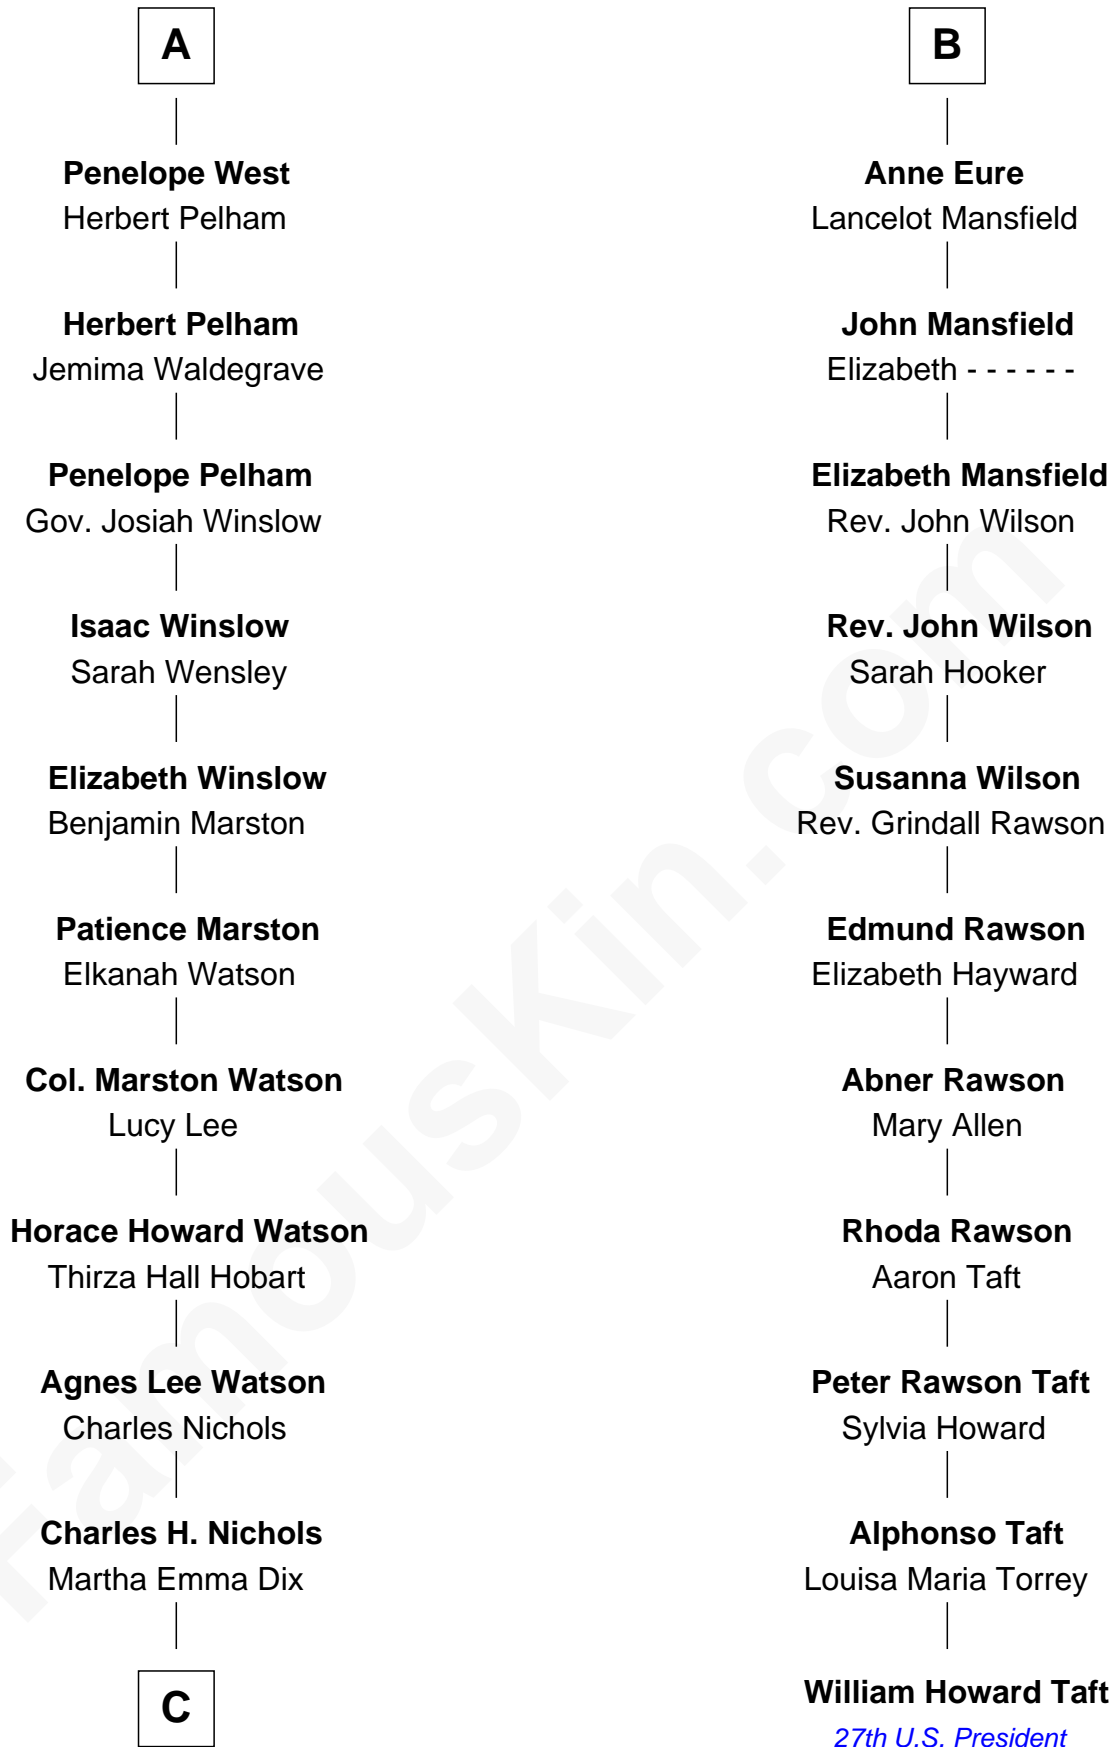

FamousKin.com

Relationship Chart of

John Cena

Movie Actor and WWE Pro Wrestler

17th cousin 3 times removed of

William Howard Taft

27th U.S. President

Sir Michael de la Pole

Katherine Wingfield

C

—
Charles Nichols
Julia Ellen Skelton

—
Natalie Nichols
Ulysses John Lupien

—
Carol Frances Lupien
John Joseph Cena

—
John Cena
Actor and Pro Wrestler

FamousKin.com