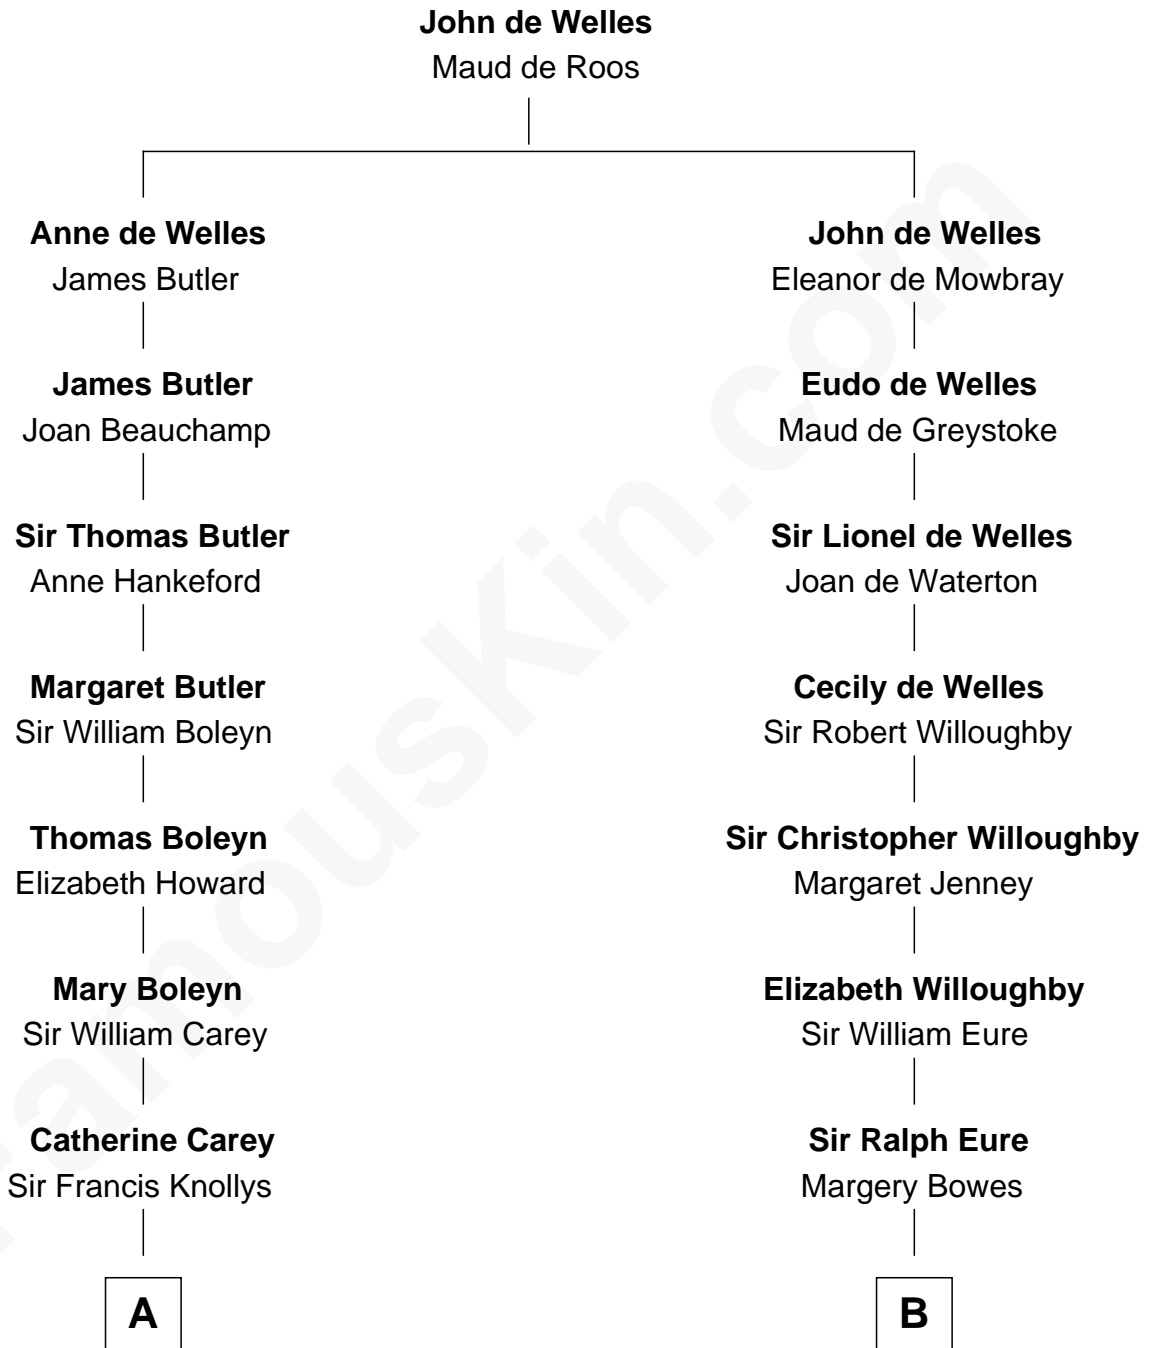

FamousKin.com

Relationship Chart of

John Cena

Movie Actor and WWE Pro Wrestler

17th cousin 4 times removed of

William Howard Taft

27th U.S. President

C

—
Charles H. Nichols

Martha Emma Dix

—
Charles Nichols

Julia Ellen Skelton

—
Natalie Nichols

Ulysses John Lupien

—
Carol Frances Lupien

John Joseph Cena