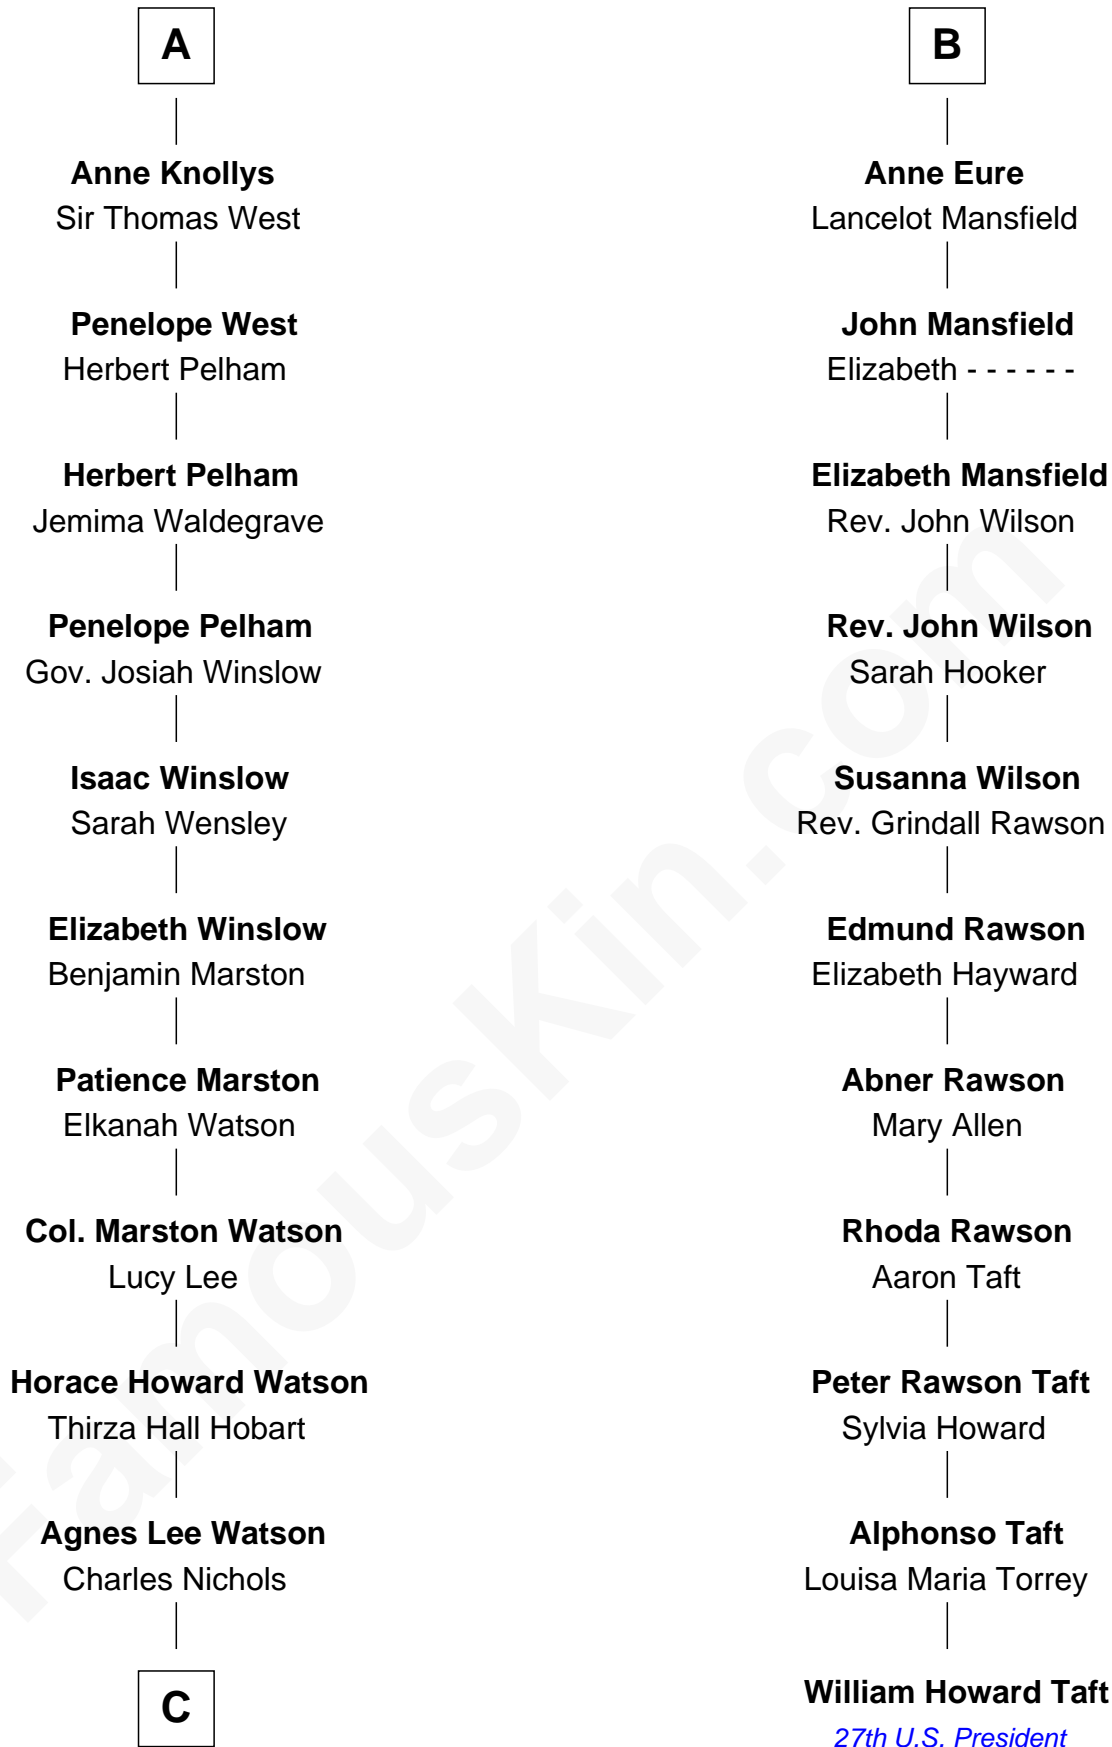

FamousKin.com

Relationship Chart of

John Cena

Movie Actor and WWE Pro Wrestler

17th cousin 4 times removed of

William Howard Taft

27th U.S. President

C

—
Charles H. Nichols

Martha Emma Dix

—
Charles Nichols

Julia Ellen Skelton

—
Natalie Nichols

Ulysses John Lupien

—
Carol Frances Lupien

John Joseph Cena