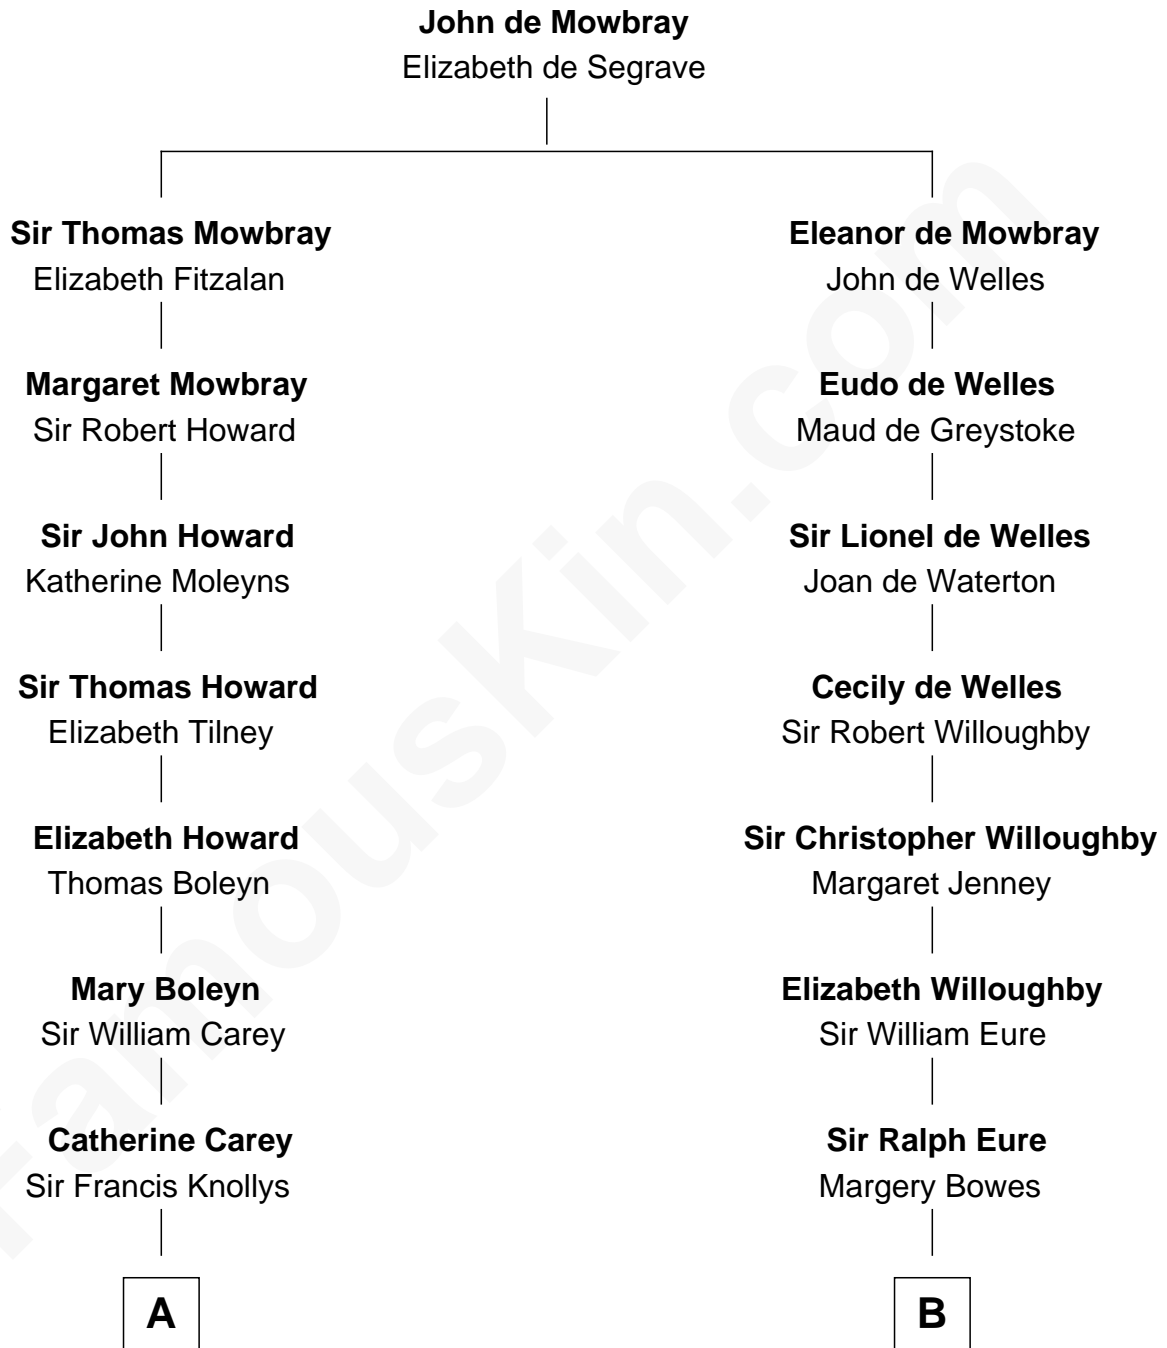

FamousKin.com  
**Relationship Chart of**  
**John Cena**

*Movie Actor and WWE Pro Wrestler*

**17th cousin 4 times removed of**

**William Howard Taft**  
*27th U.S. President*

**C**

—  
**Charles H. Nichols**

Martha Emma Dix

—  
**Charles Nichols**

Julia Ellen Skelton

—  
**Natalie Nichols**

Ulysses John Lupien

—  
**Carol Frances Lupien**

John Joseph Cena

—  
**John Cena**

*Actor and Pro Wrestler*