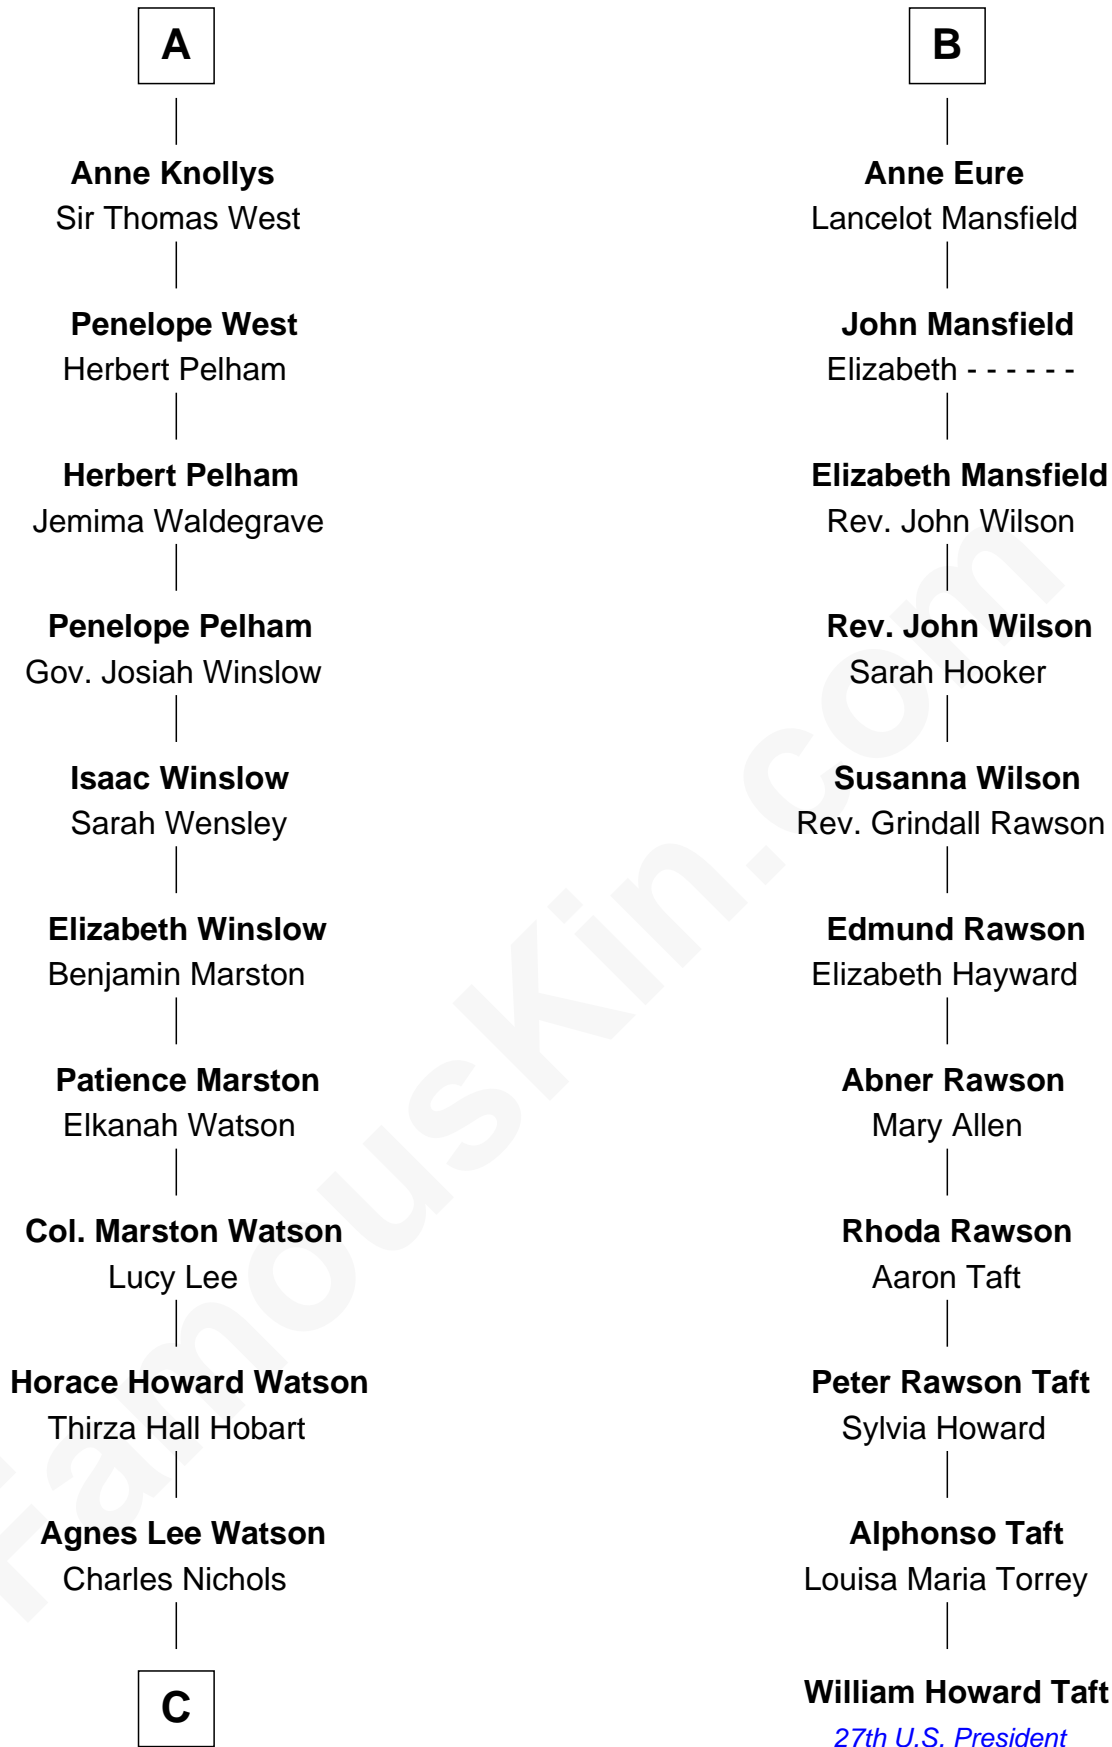

FamousKin.com  
**Relationship Chart of**  
**John Cena**

*Movie Actor and WWE Pro Wrestler*

**17th cousin 4 times removed of**

**William Howard Taft**  
*27th U.S. President*

**C**

—  
**Charles H. Nichols**

Martha Emma Dix

—  
**Charles Nichols**

Julia Ellen Skelton

—  
**Natalie Nichols**

Ulysses John Lupien

—  
**Carol Frances Lupien**

John Joseph Cena

—  
**John Cena**