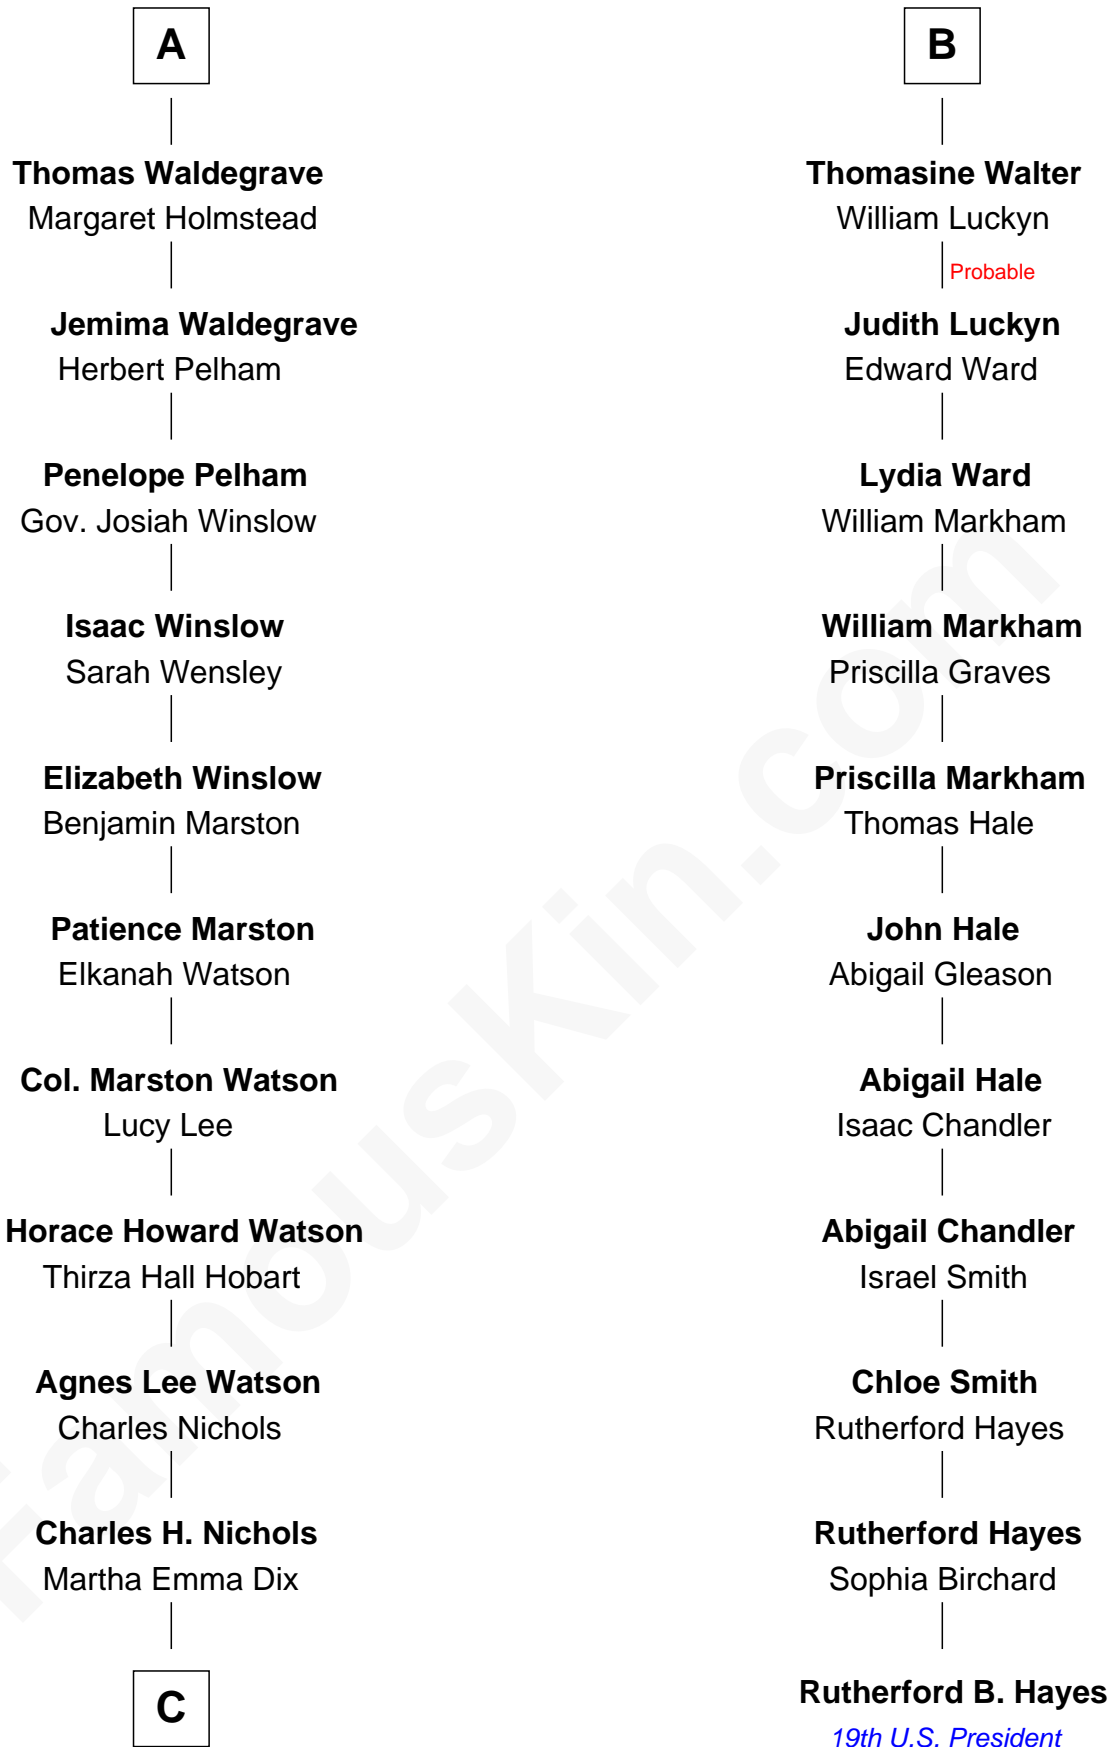

FamousKin.com

Relationship Chart of

John Cena

Movie Actor and WWE Pro Wrestler

17th cousin 3 times removed of

Rutherford B. Hayes
19th U.S. President

Sir John Howard
Alice de Bois

C

—
Charles Nichols
Julia Ellen Skelton

—
Natalie Nichols
Ulysses John Lupien

—
Carol Frances Lupien
John Joseph Cena

—
John Cena
Actor and Pro Wrestler

FamousKin.com