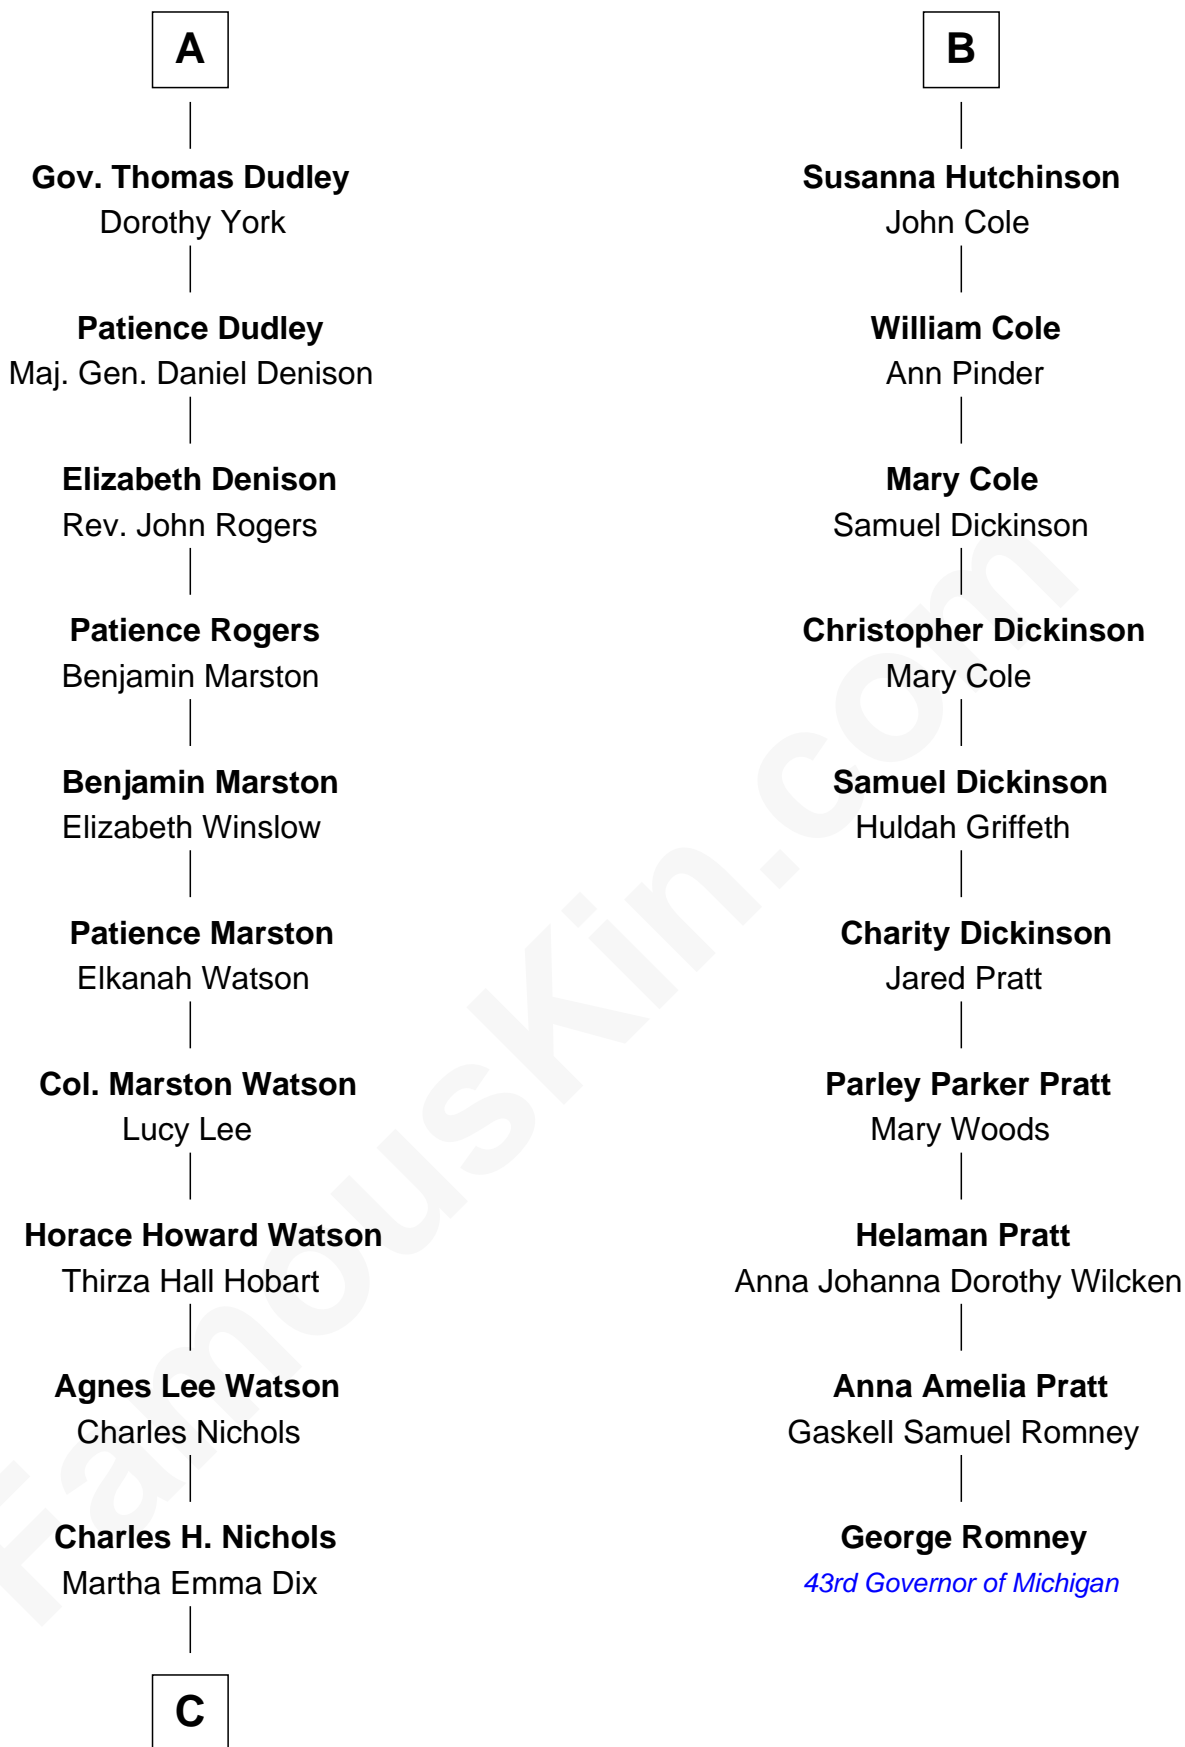

FamousKin.com

Relationship Chart of

John Cena

Movie Actor and WWE Pro Wrestler

16th cousin 4 times removed of

George Romney

43rd Governor of Michigan

C

—
Charles Nichols
Julia Ellen Skelton

—
Natalie Nichols
Ulysses John Lupien

—
Carol Frances Lupien
John Joseph Cena

—
John Cena
Actor and Pro Wrestler

FamousKin.com