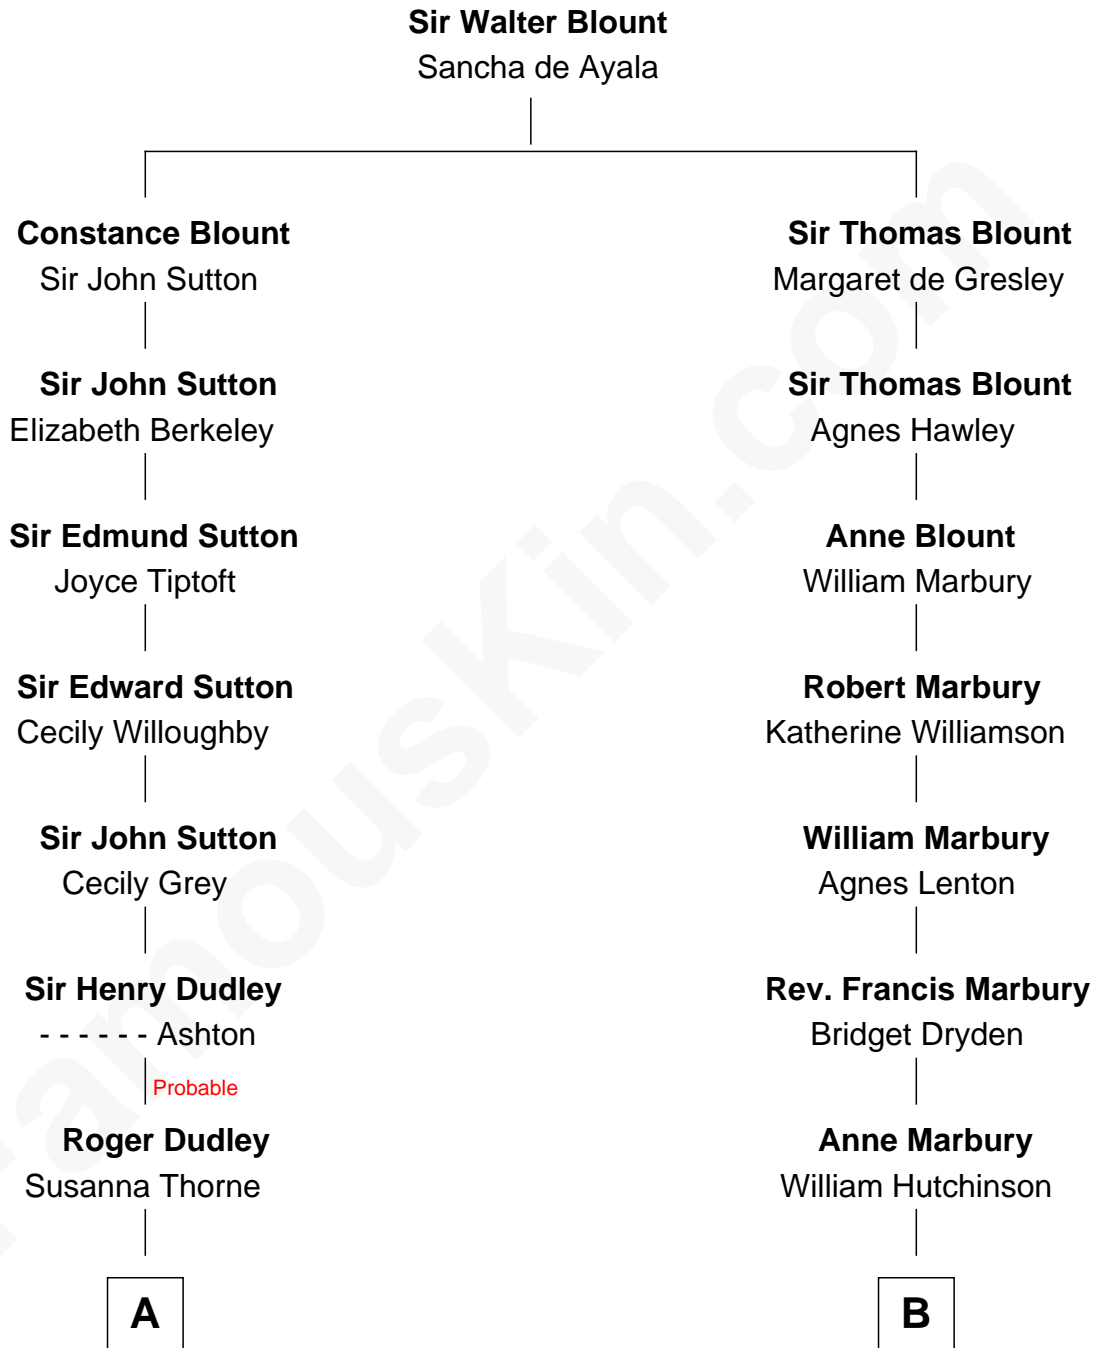

FamousKin.com

Relationship Chart of

John Cena

Movie Actor and WWE Pro Wrestler

16th cousin 4 times removed of

George Romney

43rd Governor of Michigan

C

—
Charles Nichols
Julia Ellen Skelton

—
Natalie Nichols
Ulysses John Lupien

—
Carol Frances Lupien
John Joseph Cena

—
John Cena
Actor and Pro Wrestler

FamousKin.com