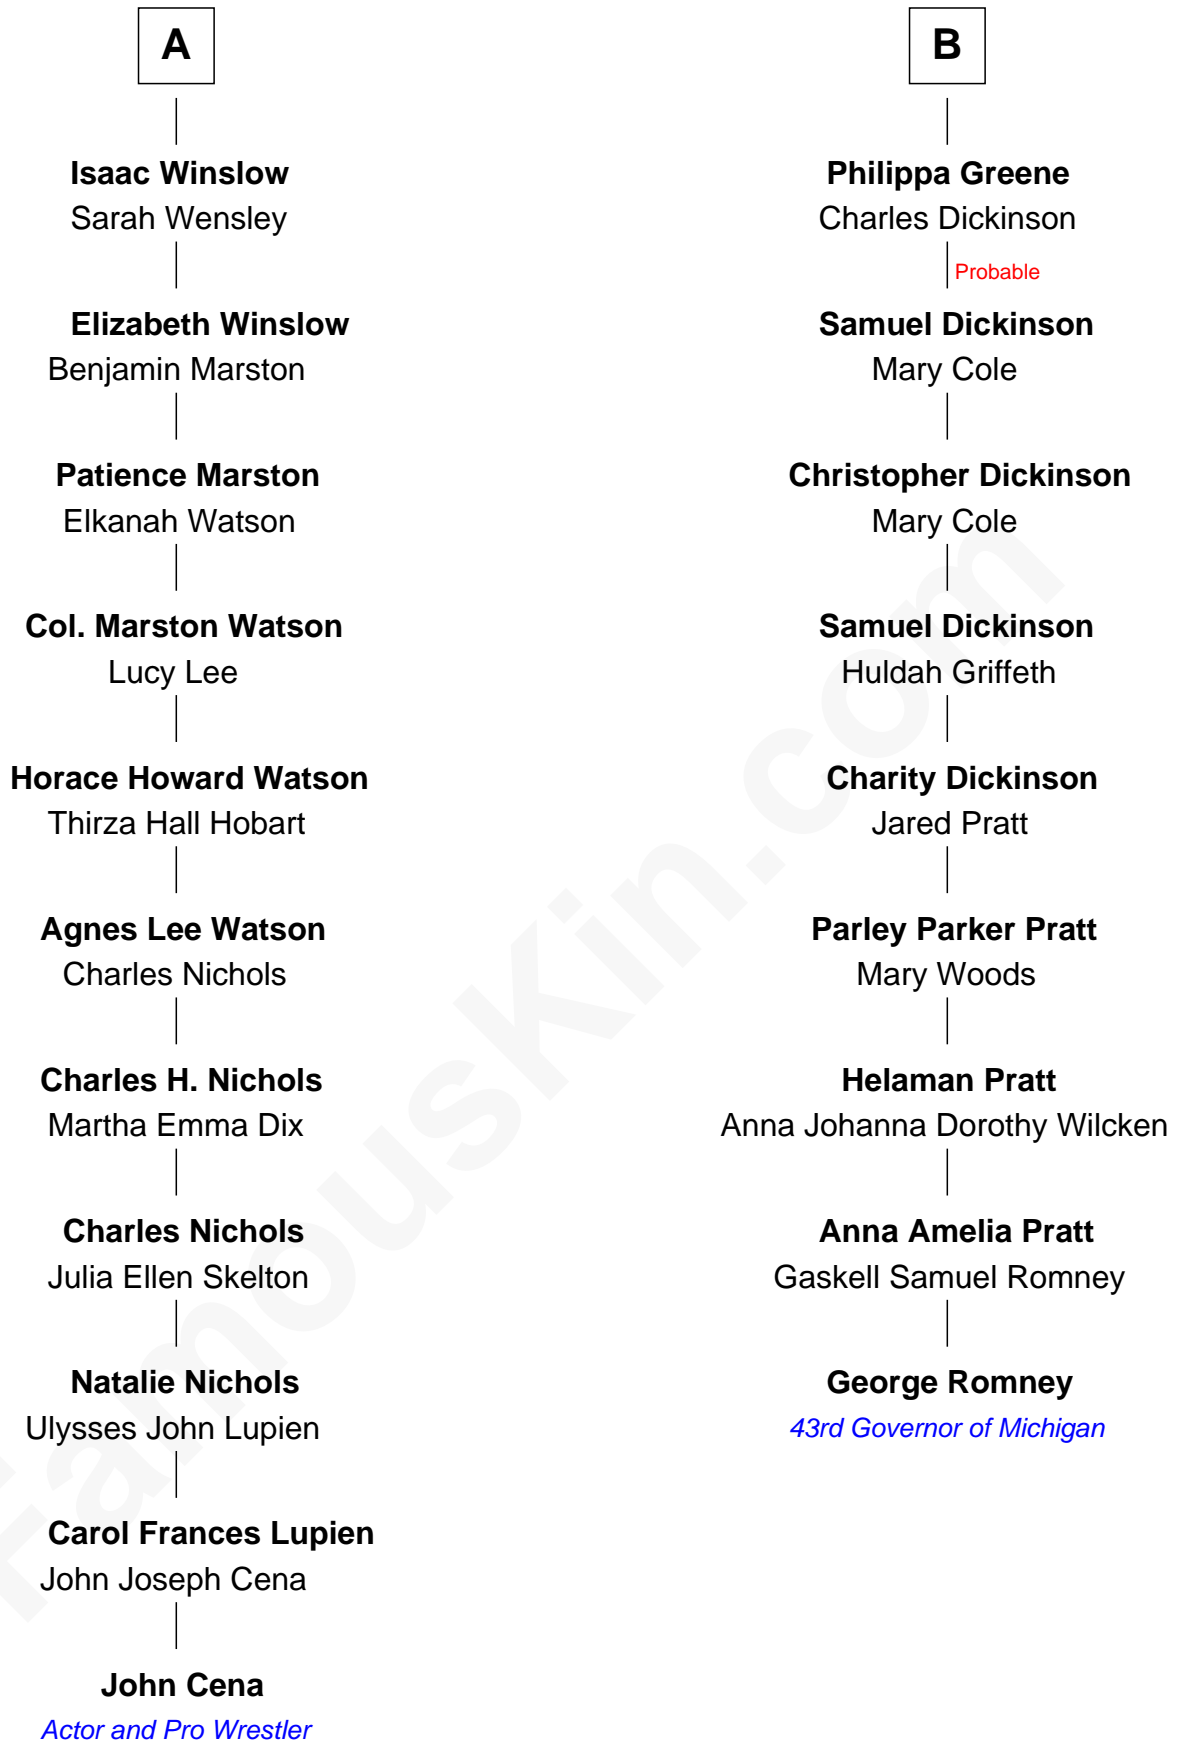

FamousKin.com

Relationship Chart of

John Cena

Movie Actor and WWE Pro Wrestler

15th cousin 2 times removed of

George Romney

43rd Governor of Michigan

John Cena photo by [Edward Joseph Hersom II](#)