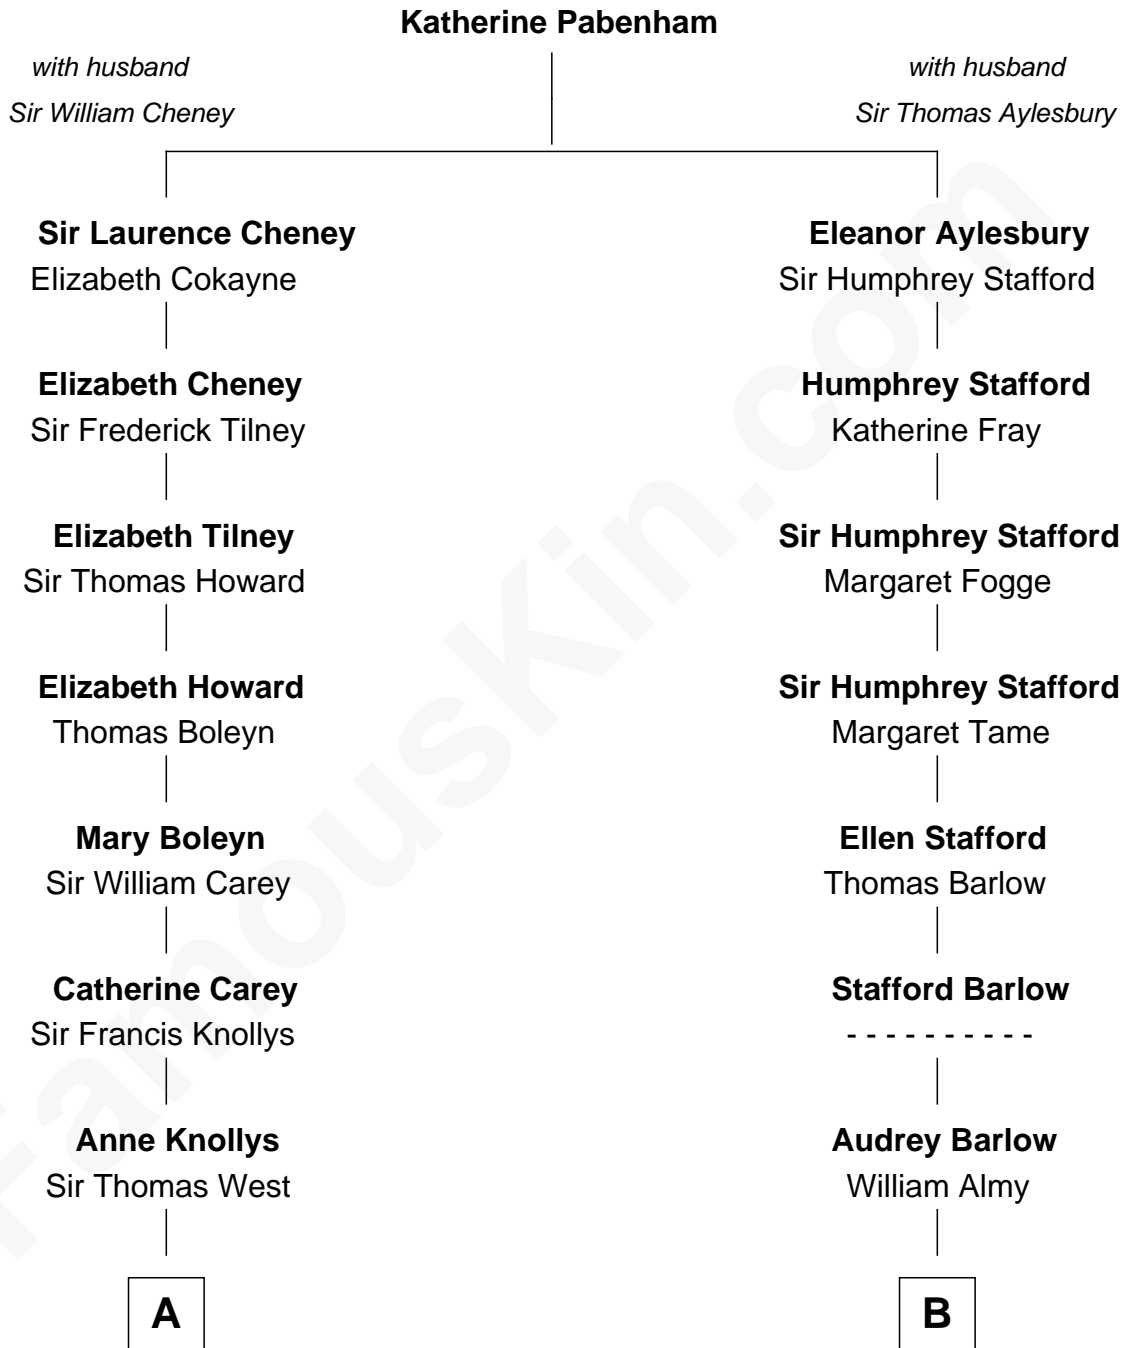

FamousKin.com

Relationship Chart of

John Cena

Movie Actor and WWE Pro Wrestler

16th cousin 4 times removed of

George Romney

43rd Governor of Michigan

C

—
Charles Nichols
Julia Ellen Skelton

—
Natalie Nichols
Ulysses John Lupien

—
Carol Frances Lupien
John Joseph Cena

—
John Cena
Actor and Pro Wrestler

FamousKin.com