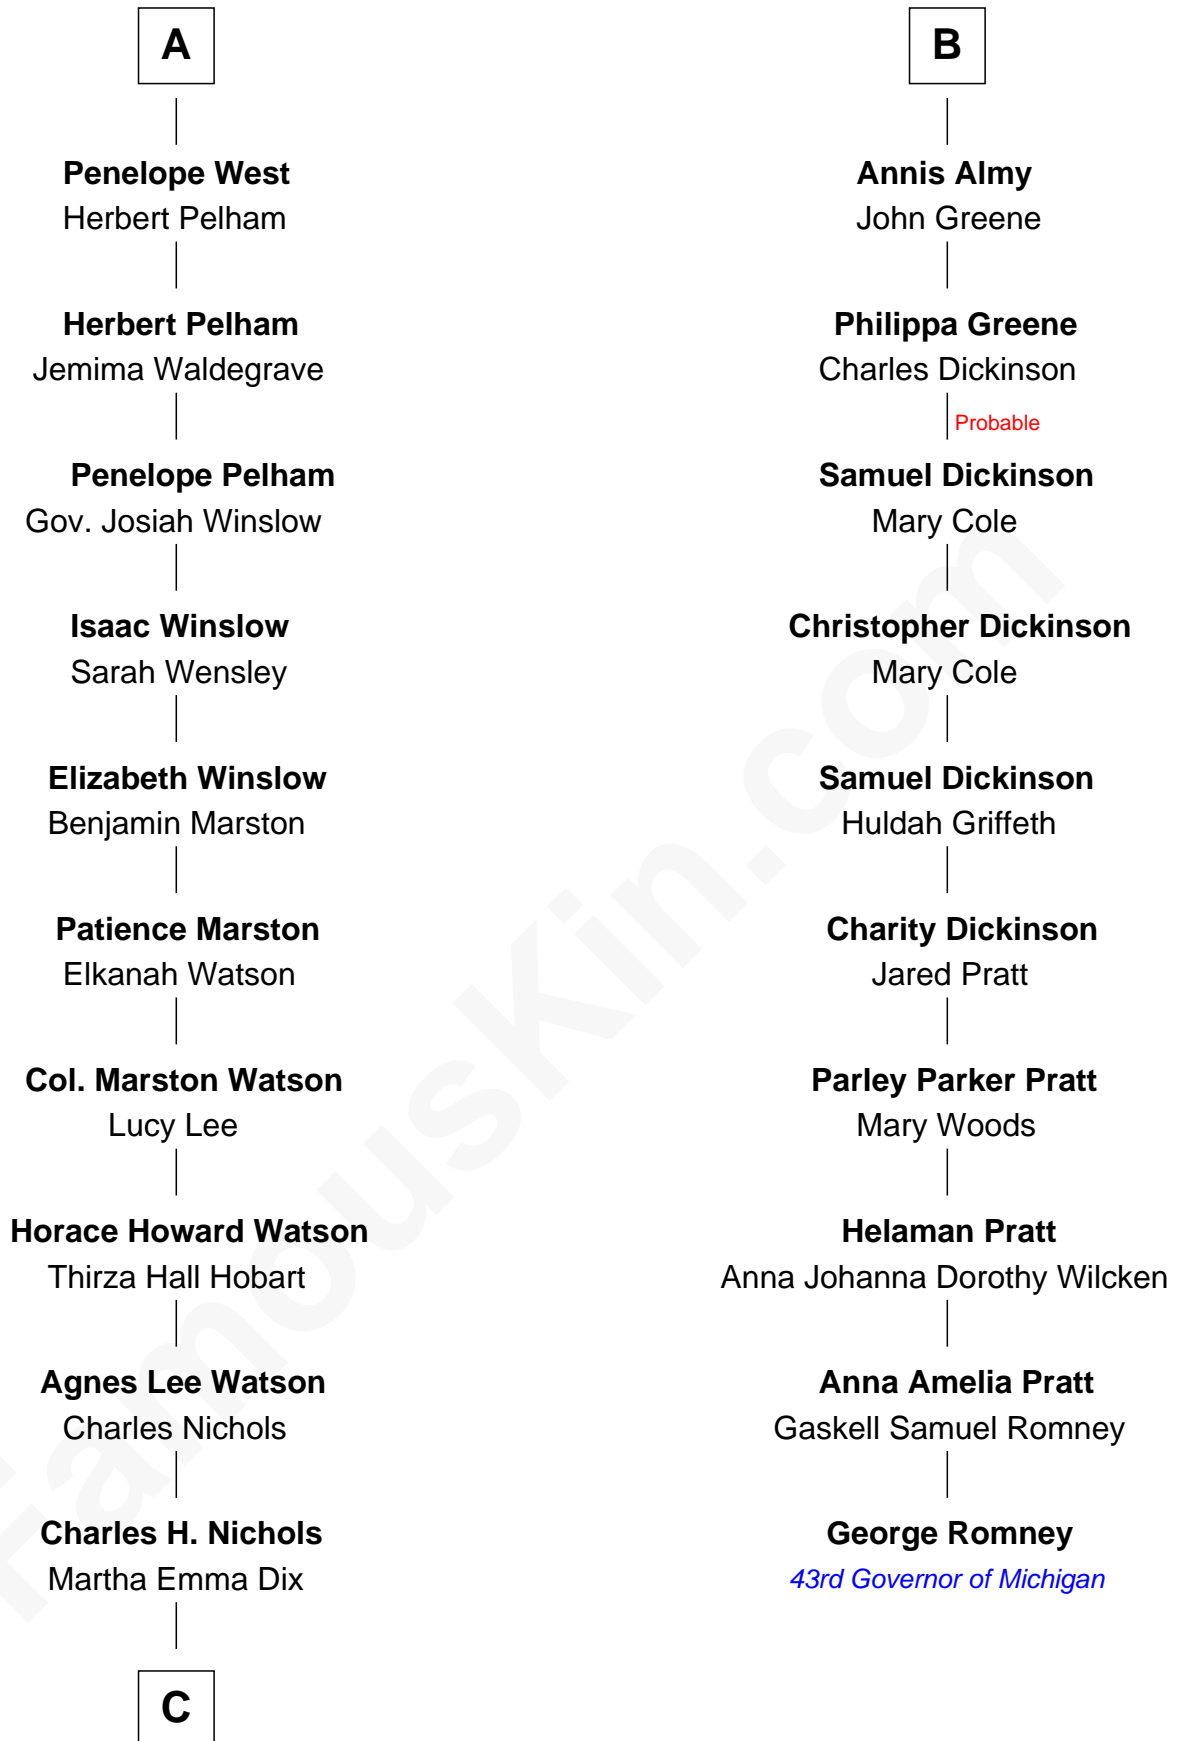

FamousKin.com

Relationship Chart of

John Cena

Movie Actor and WWE Pro Wrestler

16th cousin 4 times removed of

George Romney

43rd Governor of Michigan

C