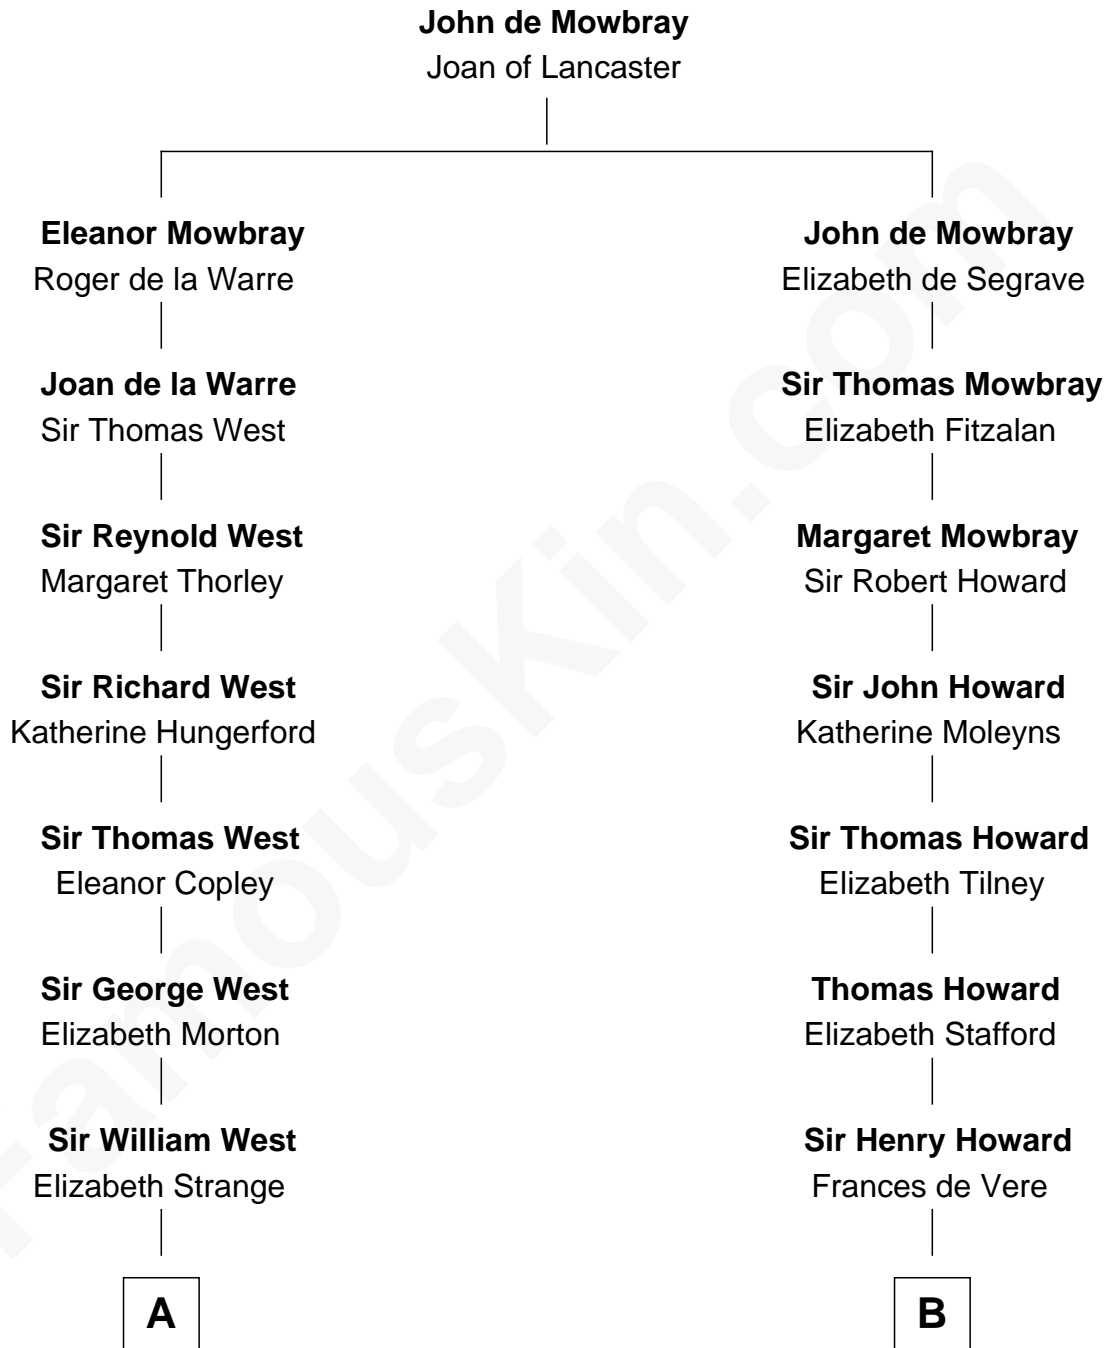

## Relationship Chart of

### Francis Scott Key

Author of "The Star Spangled Banner"

**C**

**Charles H. Nichols**

Martha Emma Dix

**Charles Nichols**

Julia Ellen Skelton

**Natalie Nichols**