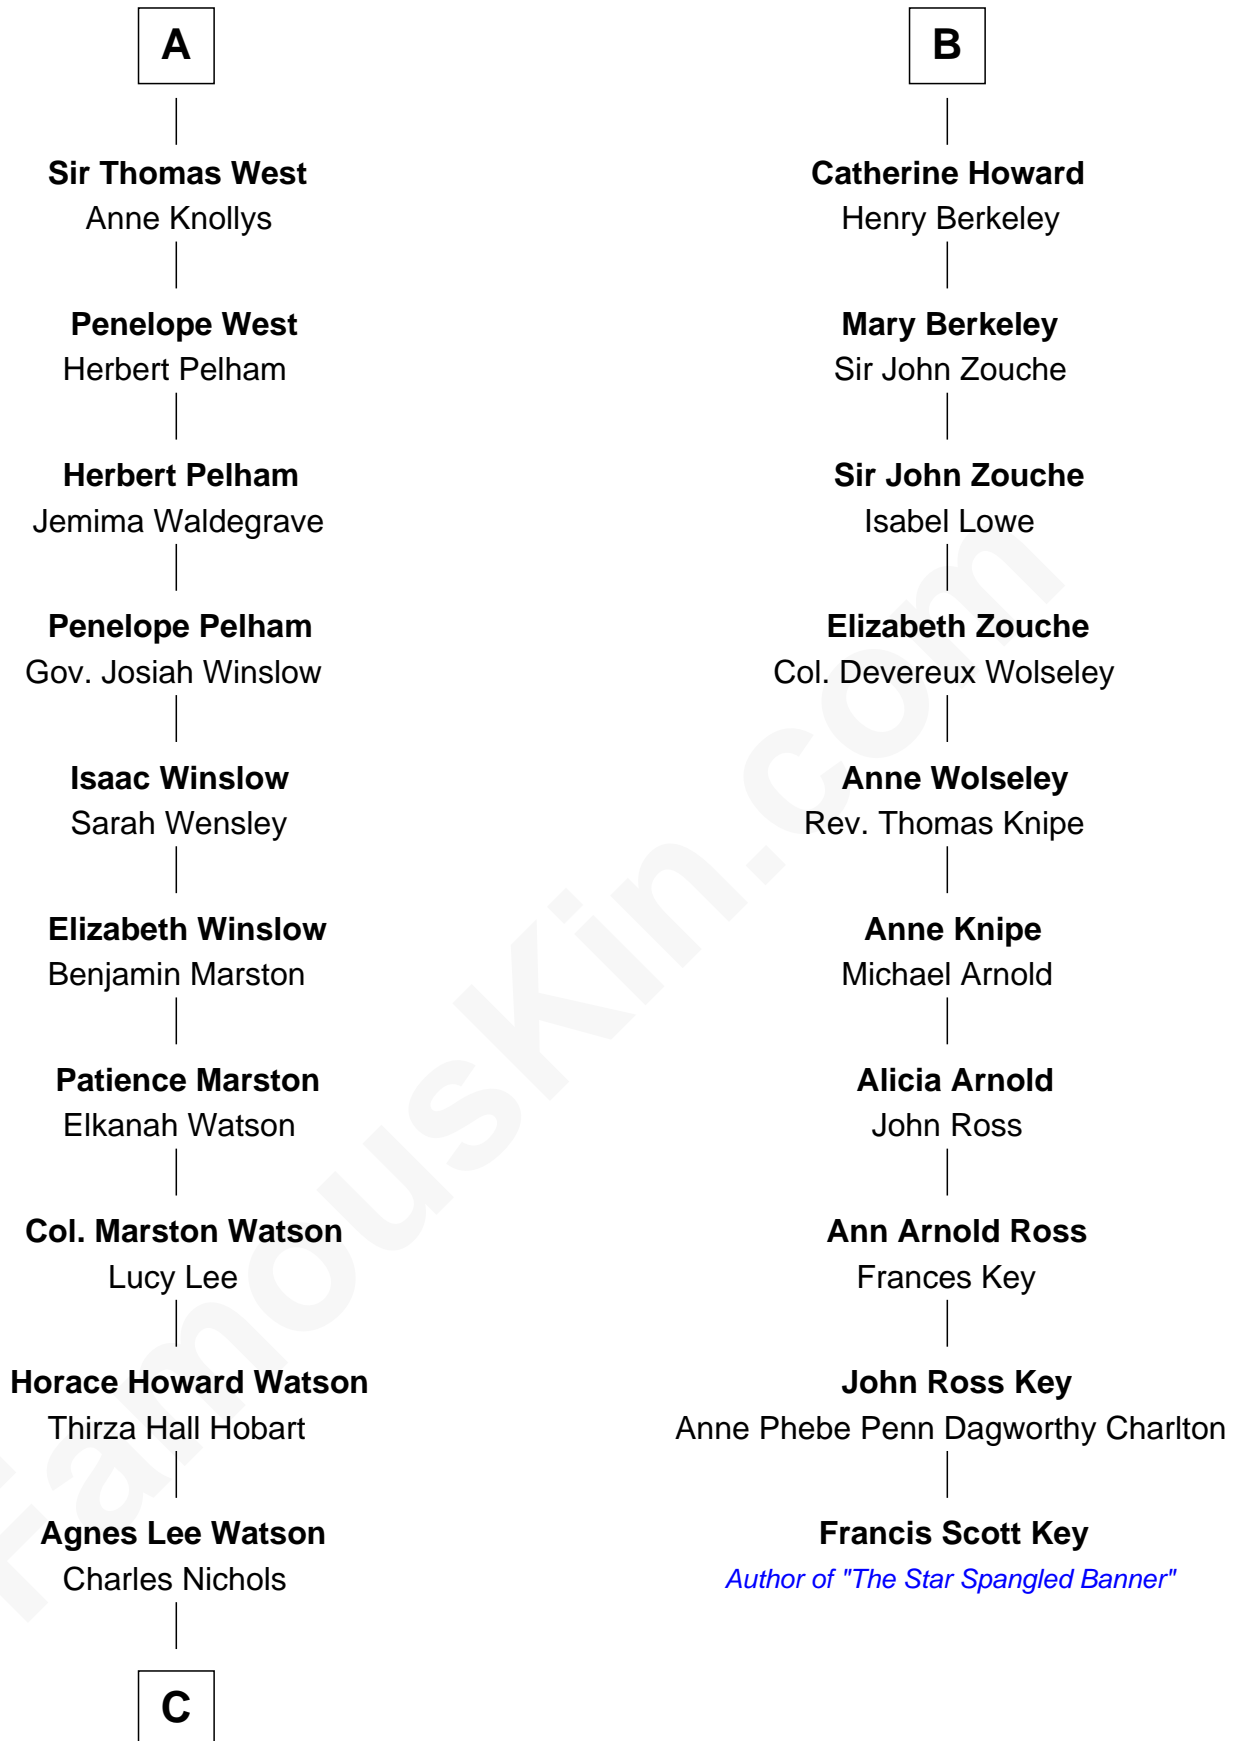

## Relationship Chart of

### John Cena

Movie Actor and WWE Pro Wrestler

16th cousin 5 times removed of

### Francis Scott Key

Author of "The Star Spangled Banner"

**C**

**Charles H. Nichols**

Martha Emma Dix

**Charles Nichols**

Julia Ellen Skelton

**Natalie Nichols**