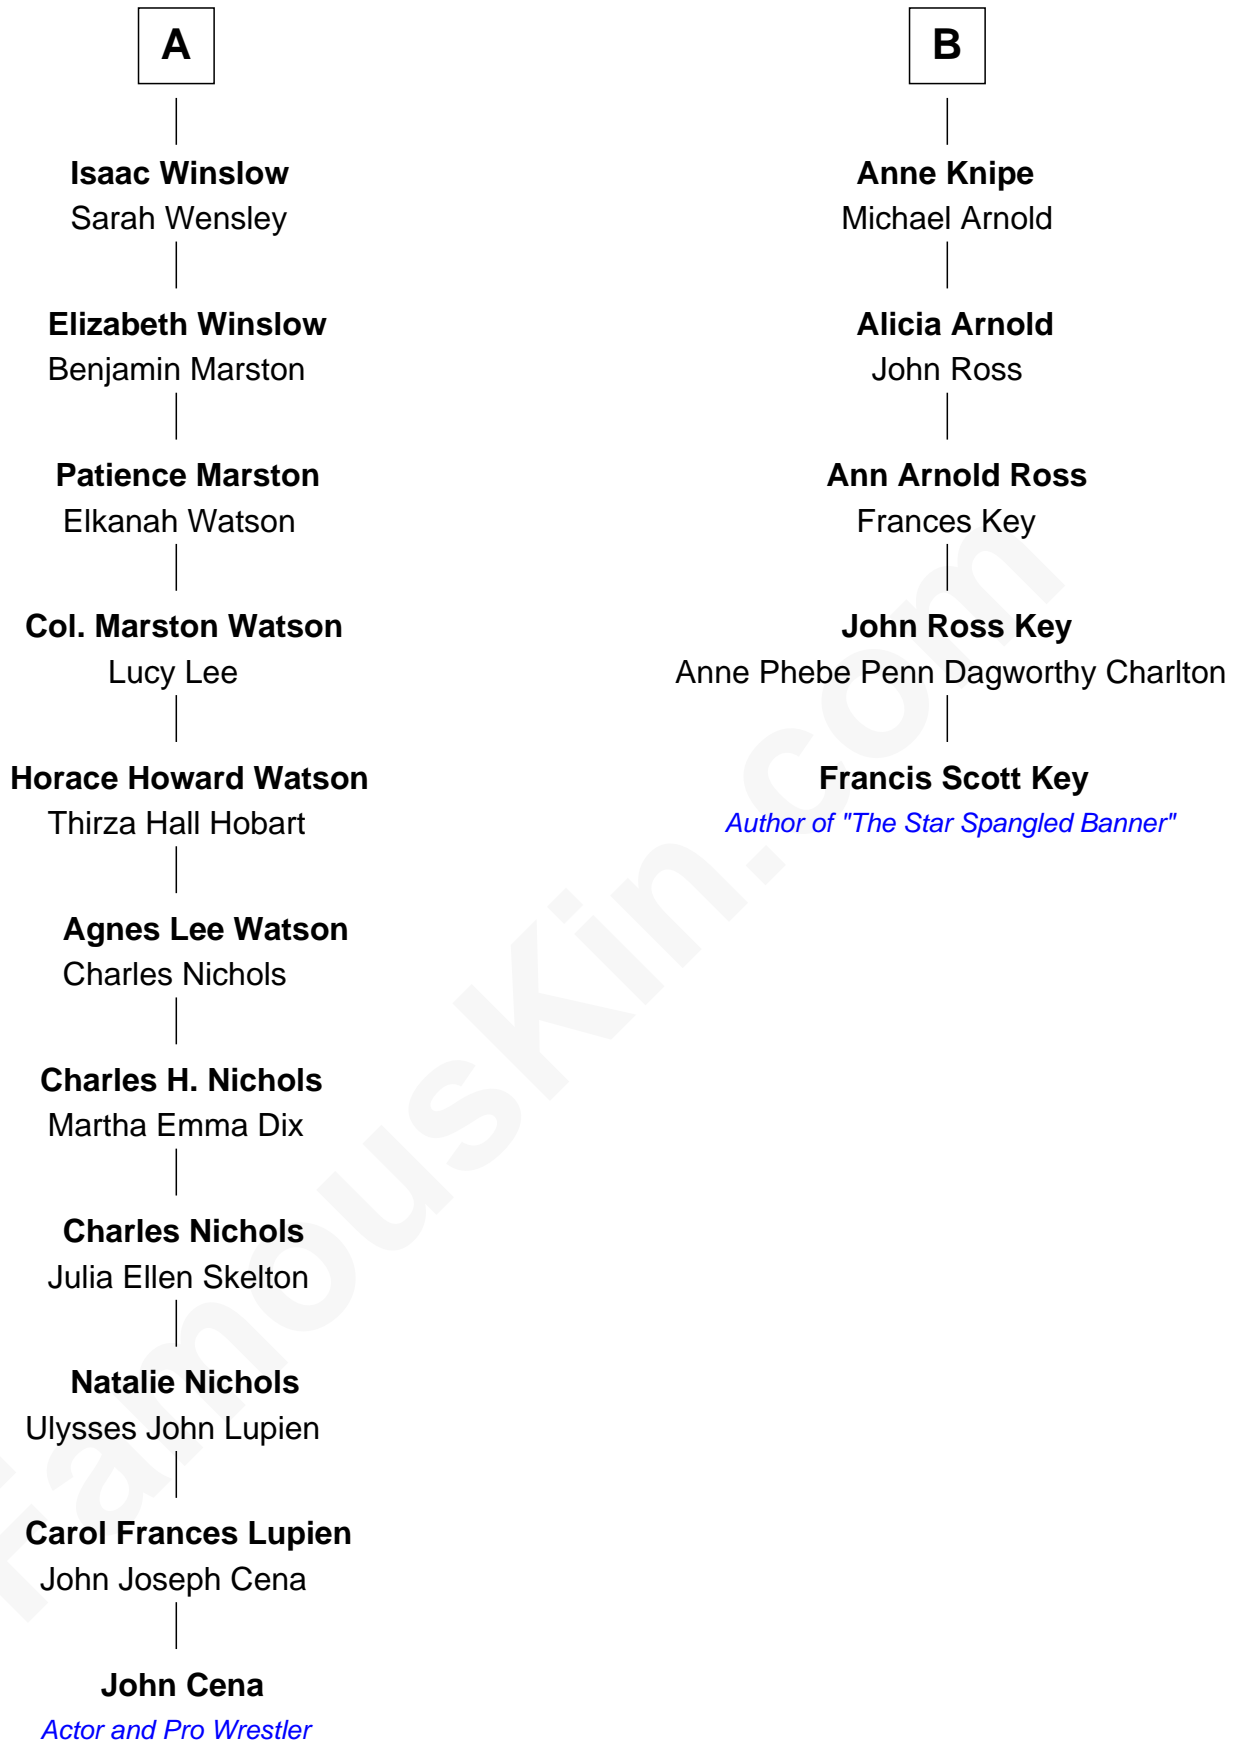

John Cena photo by [Edward Joseph Hersom II](#)