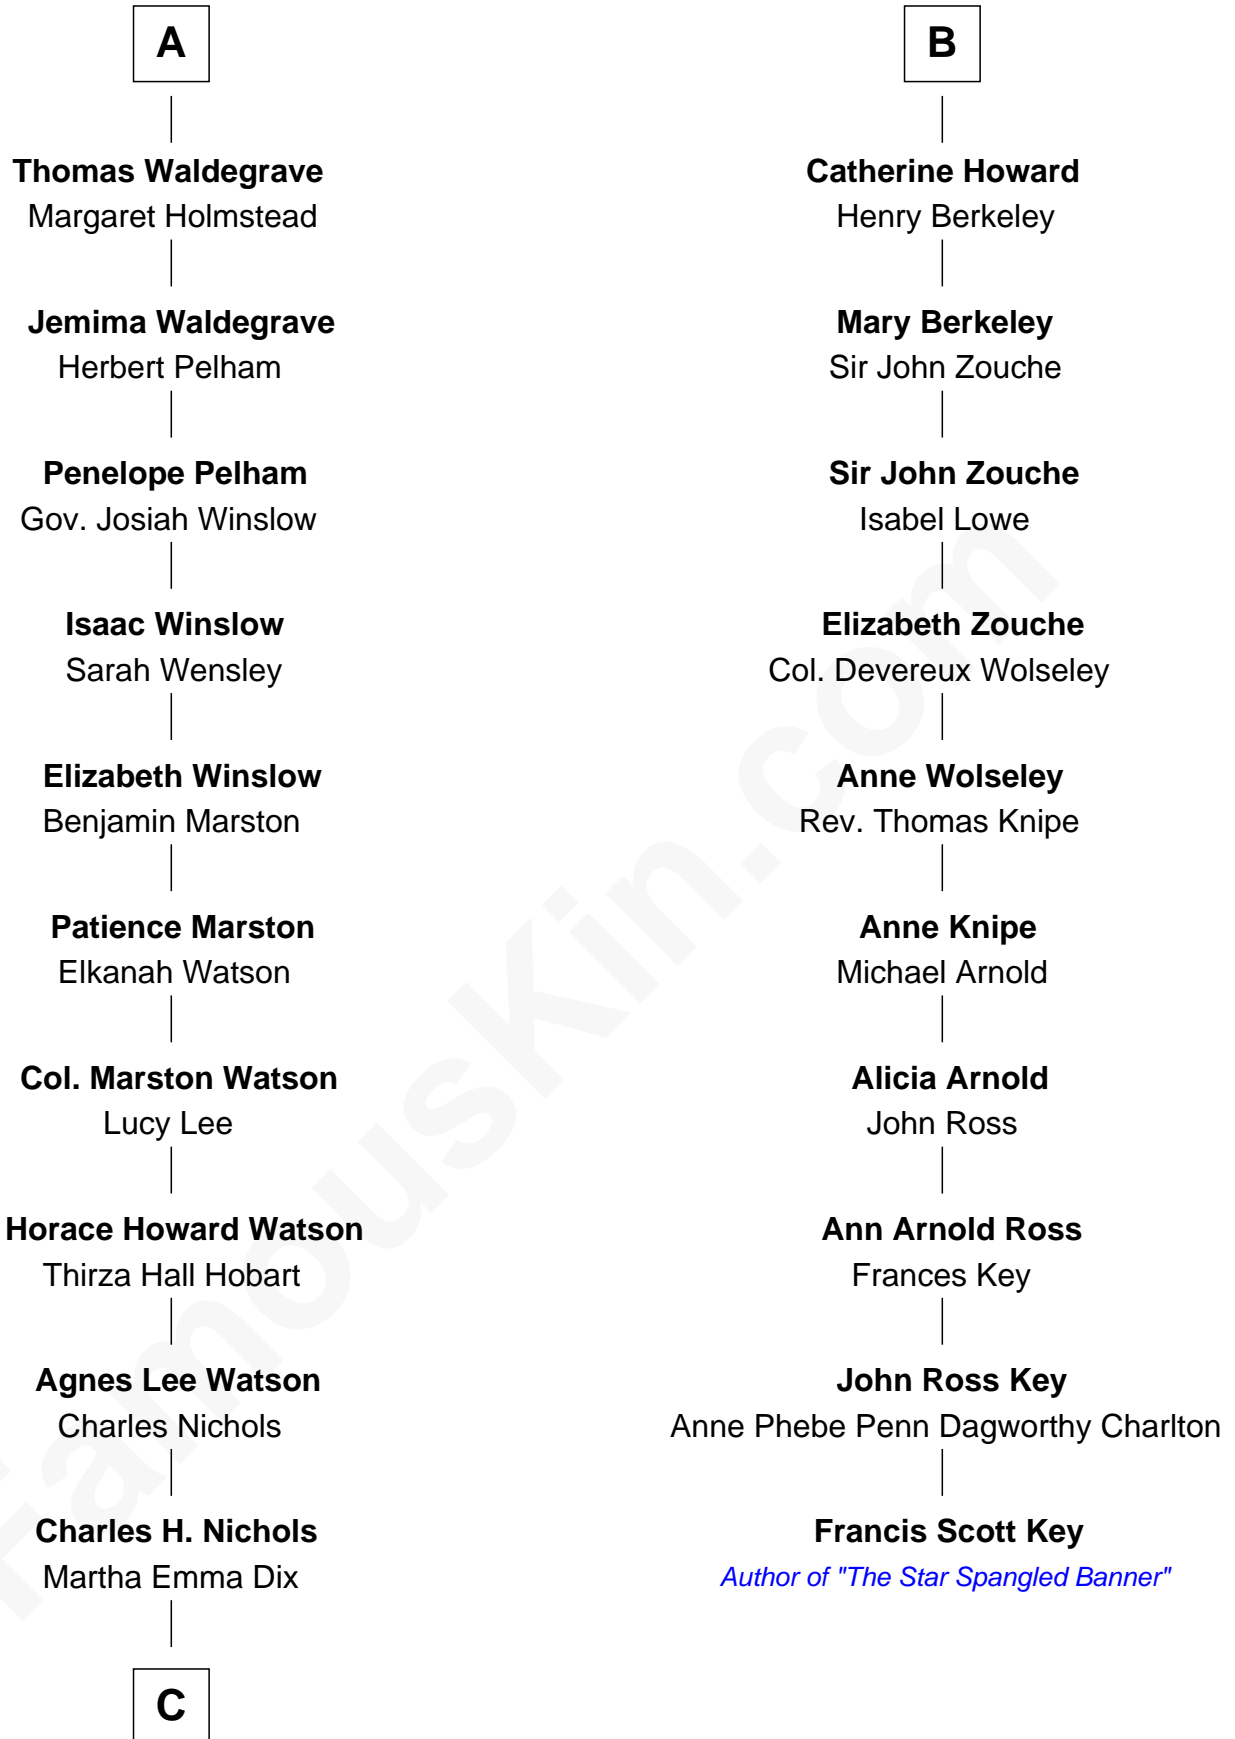

FamousKin.com

Relationship Chart of

John Cena

Movie Actor and WWE Pro Wrestler

16th cousin 4 times removed of

Francis Scott Key

Author of "The Star Spangled Banner"

William Mylde

C

—
Charles Nichols
Julia Ellen Skelton

—
Natalie Nichols
Ulysses John Lupien

—
Carol Frances Lupien
John Joseph Cena

—
John Cena
Actor and Pro Wrestler