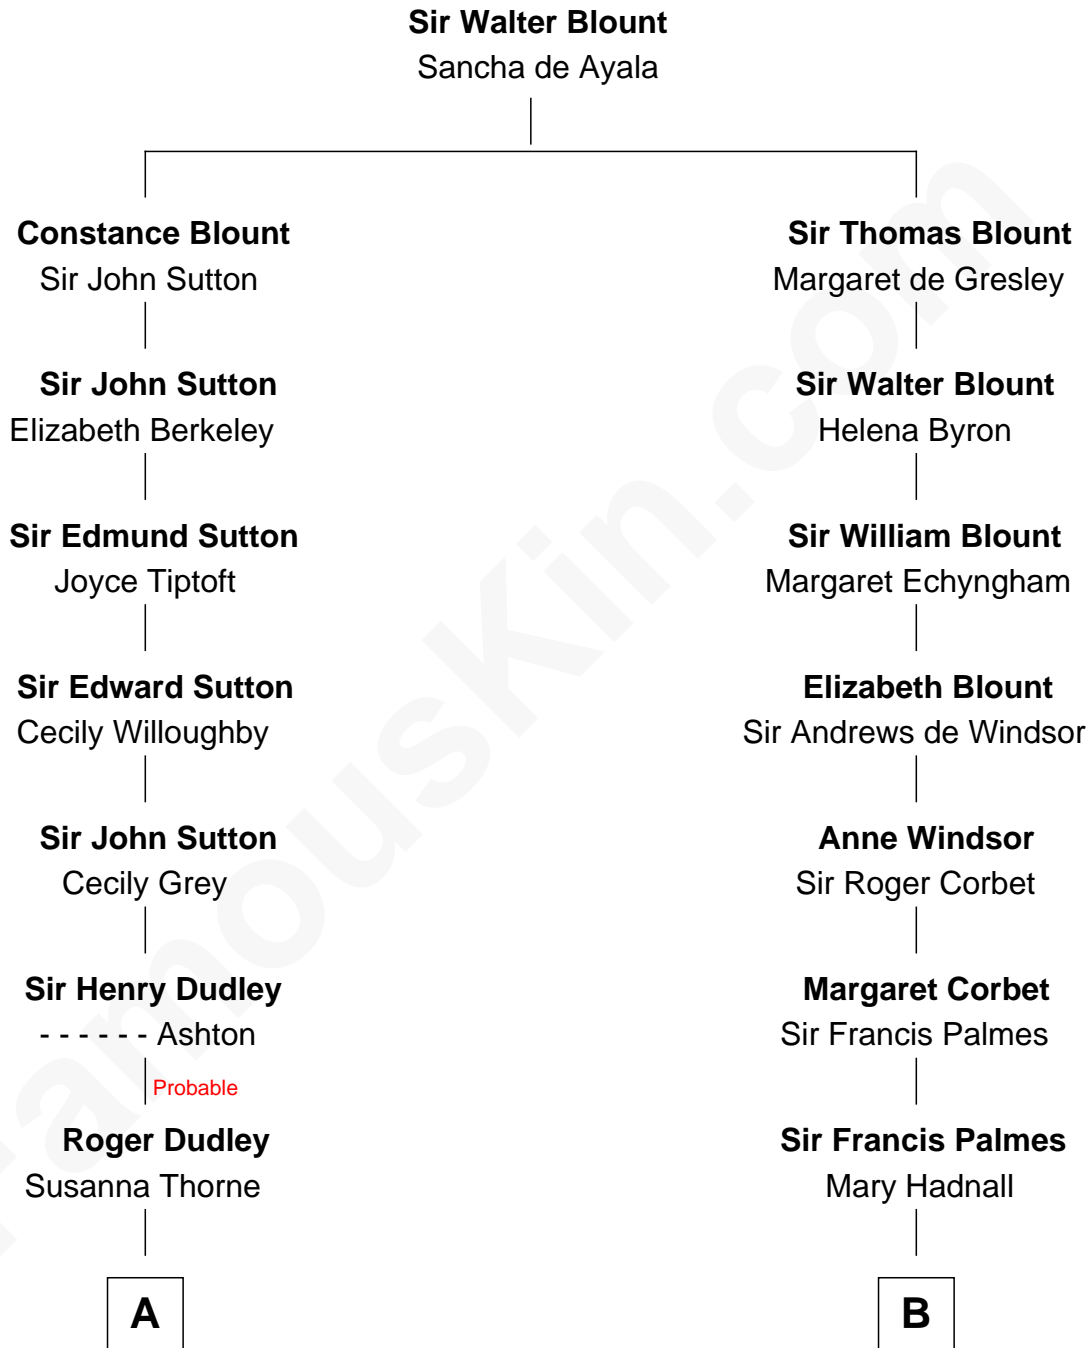

FamousKin.com

Relationship Chart of

John Cena

Movie Actor and WWE Pro Wrestler

16th cousin 4 times removed of

John D. Rockefeller

Founder of the Standard Oil Company

C