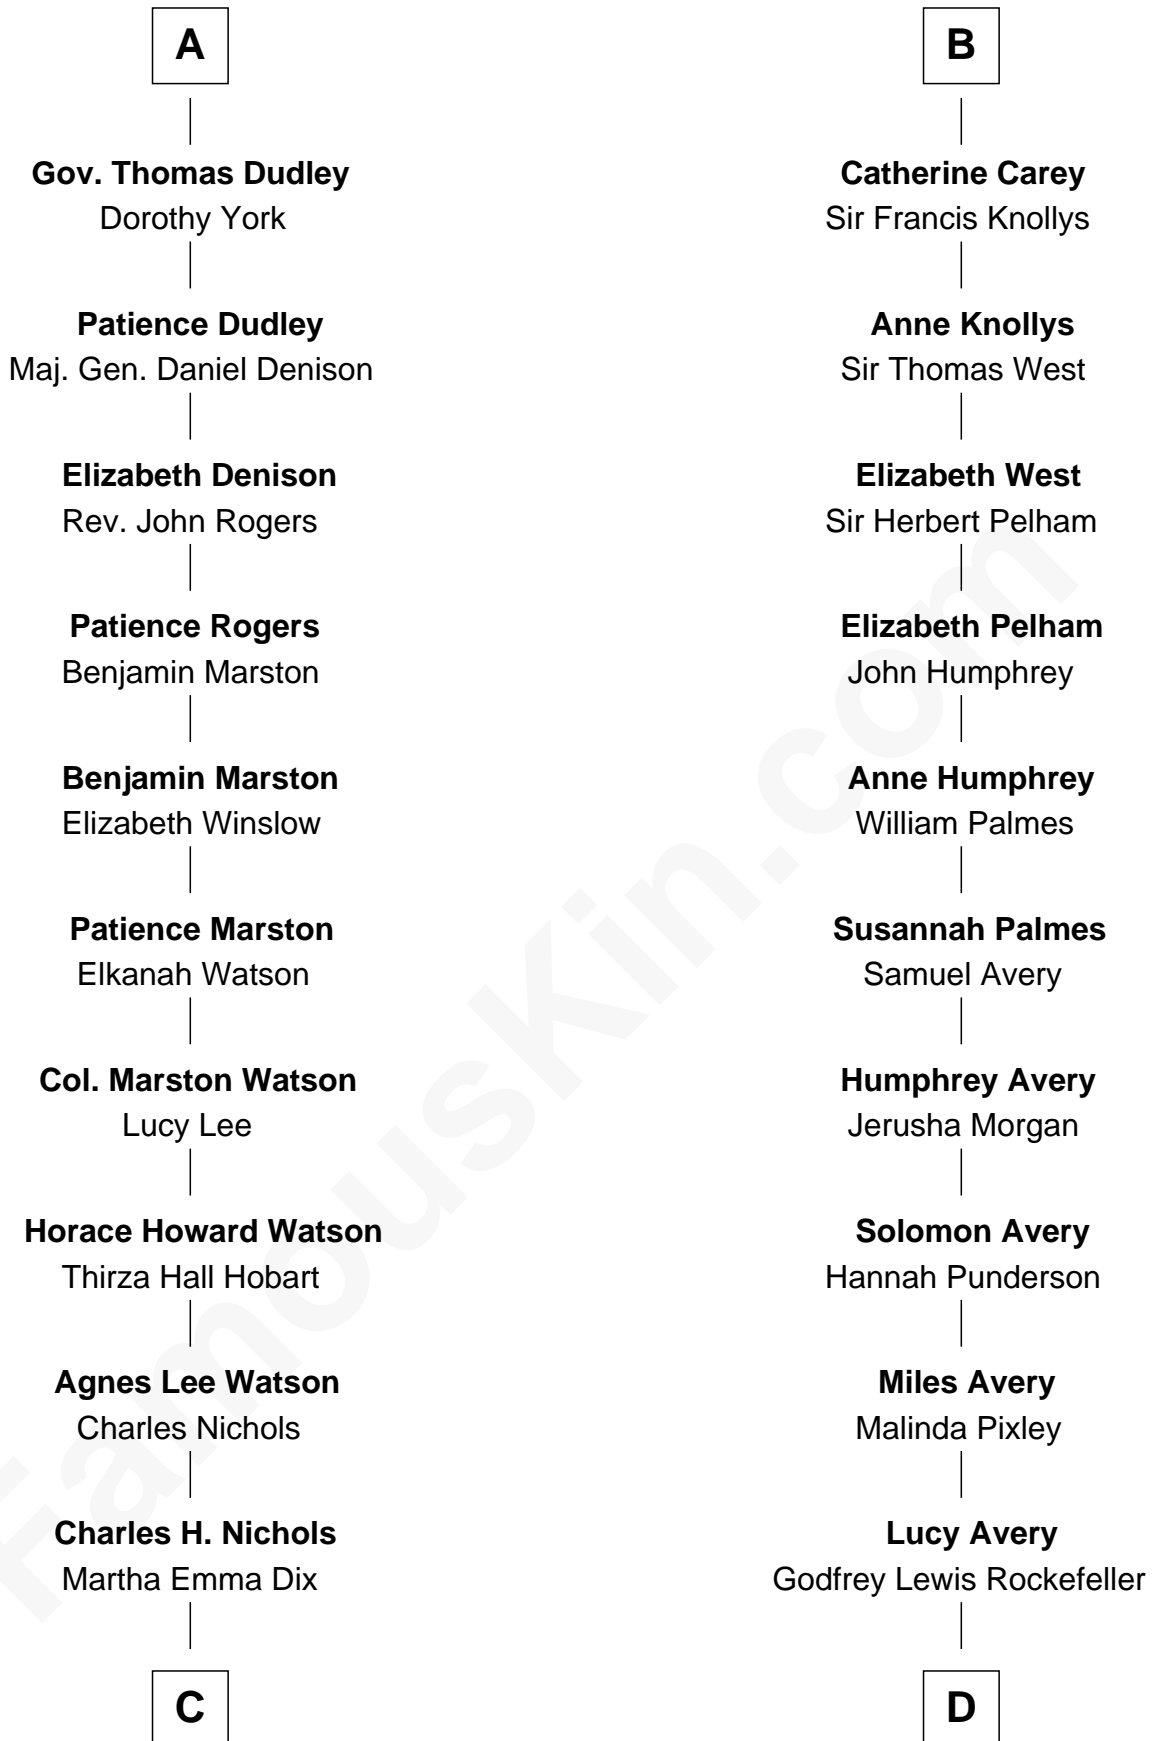

## Relationship Chart of

### John Cena

Movie Actor and WWE Pro Wrestler

18th cousin 2 times removed of

### John D. Rockefeller

Founder of the Standard Oil Company

**C**

**Charles Nichols**  
Julia Ellen Skelton

**Natalie Nichols**  
Ulysses John Lupien

**Carol Frances Lupien**  
John Joseph Cena

**John Cena**  
*Actor and Pro Wrestler*

**D**

**William Avery Rockefeller**  
Eliza Davison

**John D. Rockefeller**  
*Founder of the Standard Oil Company*

FamousKin.com