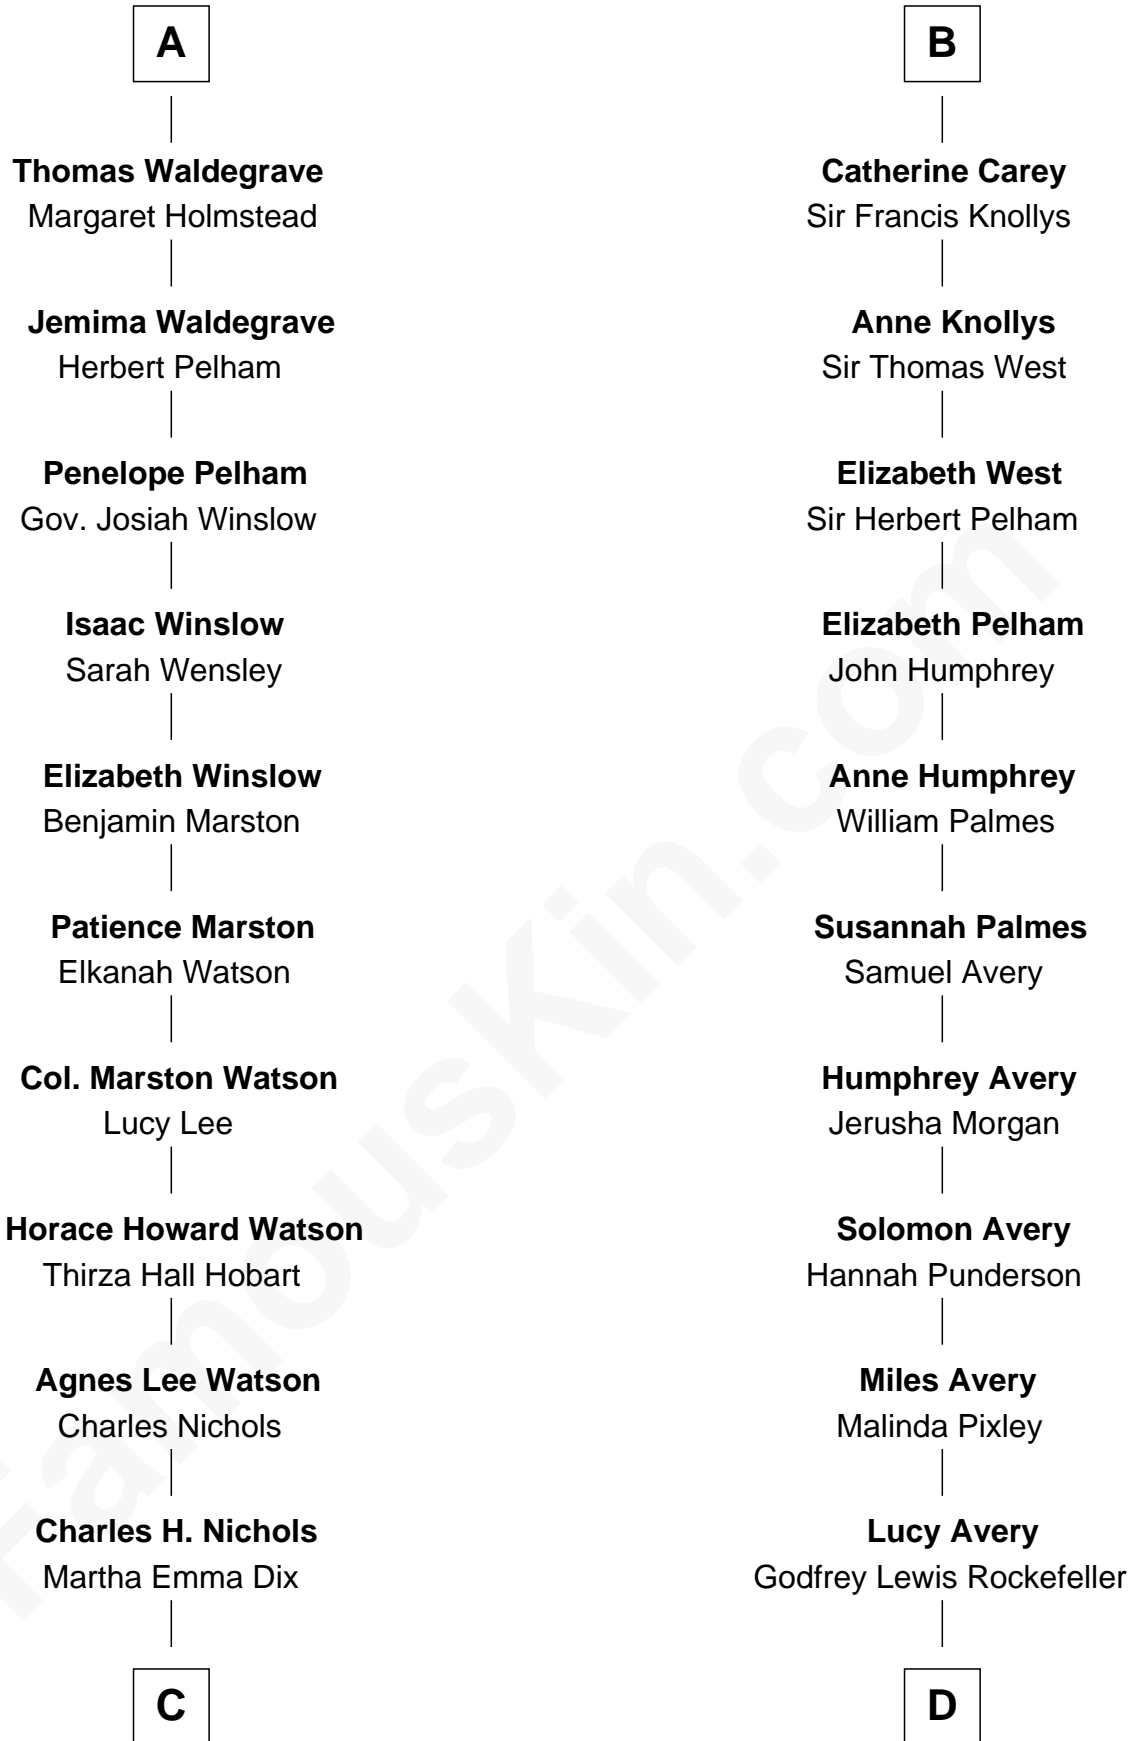

FamousKin.com

Relationship Chart of

John Cena

Movie Actor and WWE Pro Wrestler

18th cousin 2 times removed of

John D. Rockefeller

Founder of the Standard Oil Company

Sir John Howard

Alice de Bois

C

Charles Nichols
Julia Ellen Skelton

Natalie Nichols
Ulysses John Lupien

Carol Frances Lupien
John Joseph Cena

John Cena
Actor and Pro Wrestler

D

William Avery Rockefeller
Eliza Davison