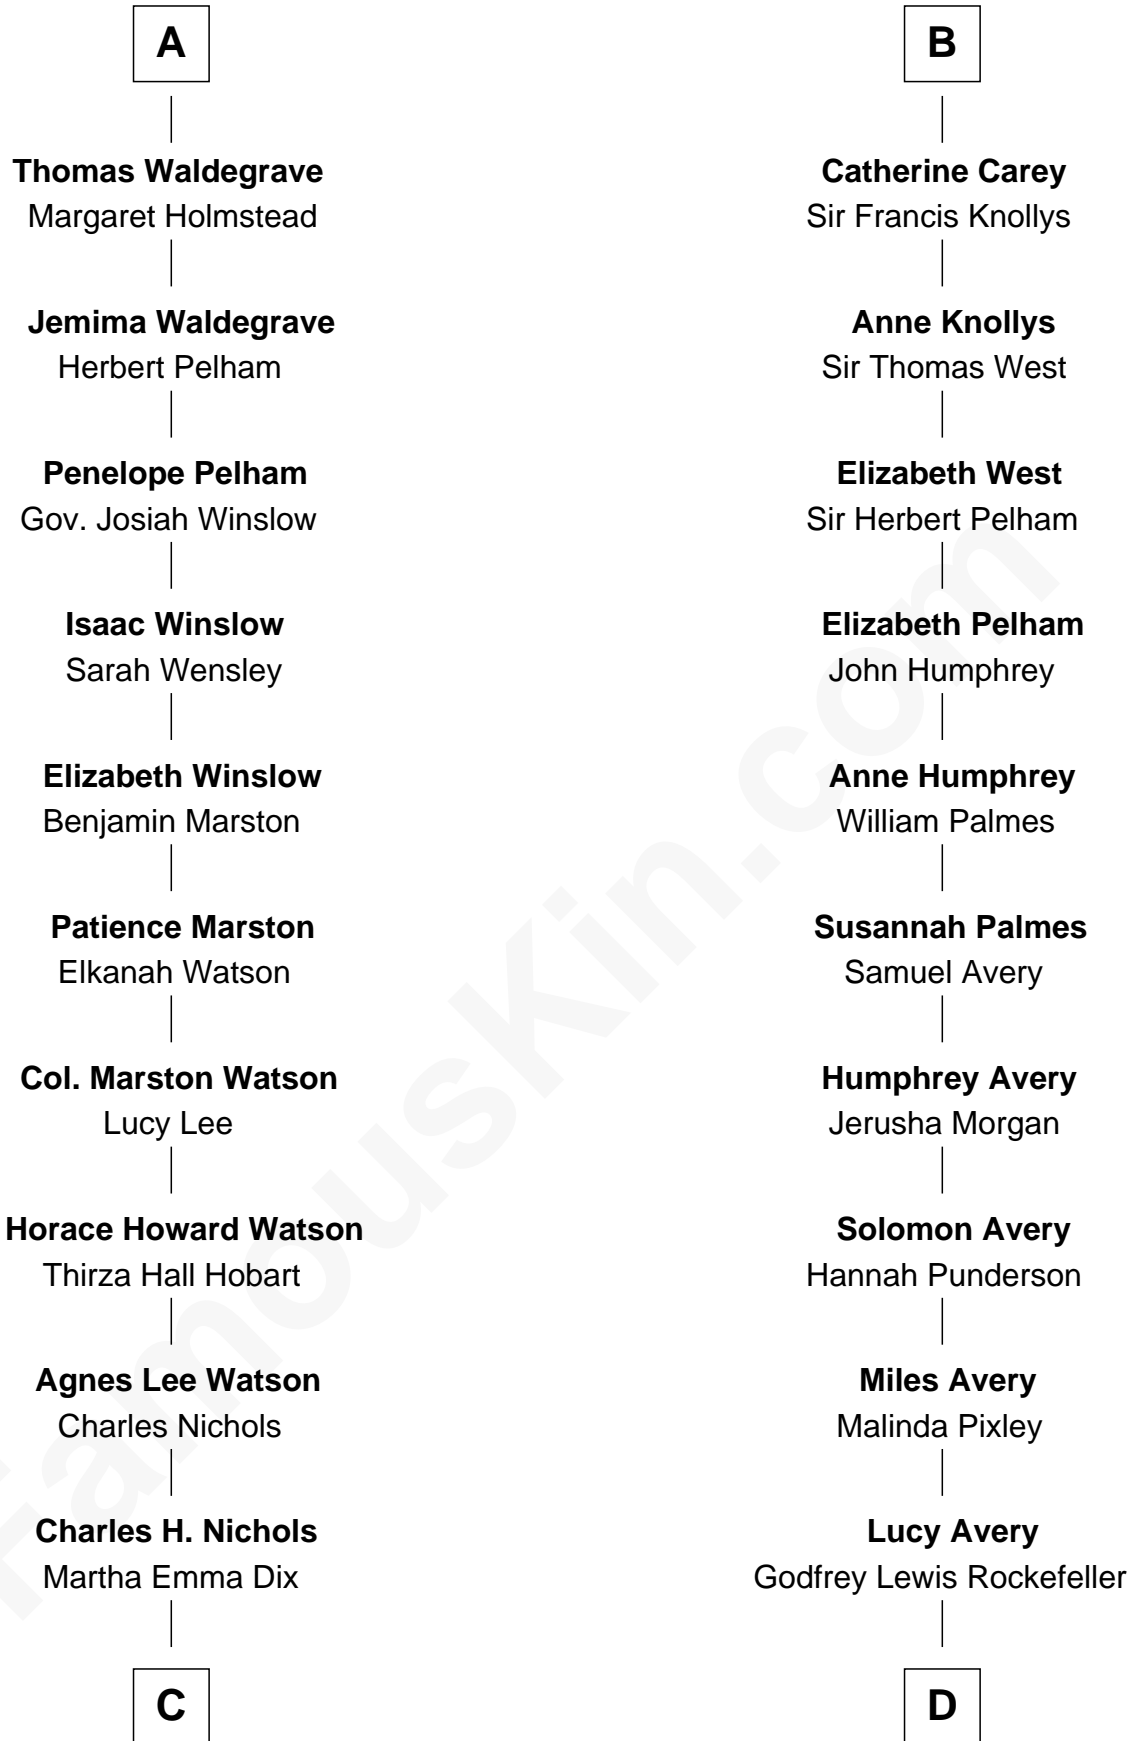

FamousKin.com

Relationship Chart of

John Cena

Movie Actor and WWE Pro Wrestler

18th cousin 2 times removed of

John D. Rockefeller

Founder of the Standard Oil Company

William Mylde

C

Charles Nichols
Julia Ellen Skelton

Natalie Nichols
Ulysses John Lupien

Carol Frances Lupien
John Joseph Cena

John Cena
Actor and Pro Wrestler

D

William Avery Rockefeller
Eliza Davison

John D. Rockefeller
Founder of the Standard Oil Company