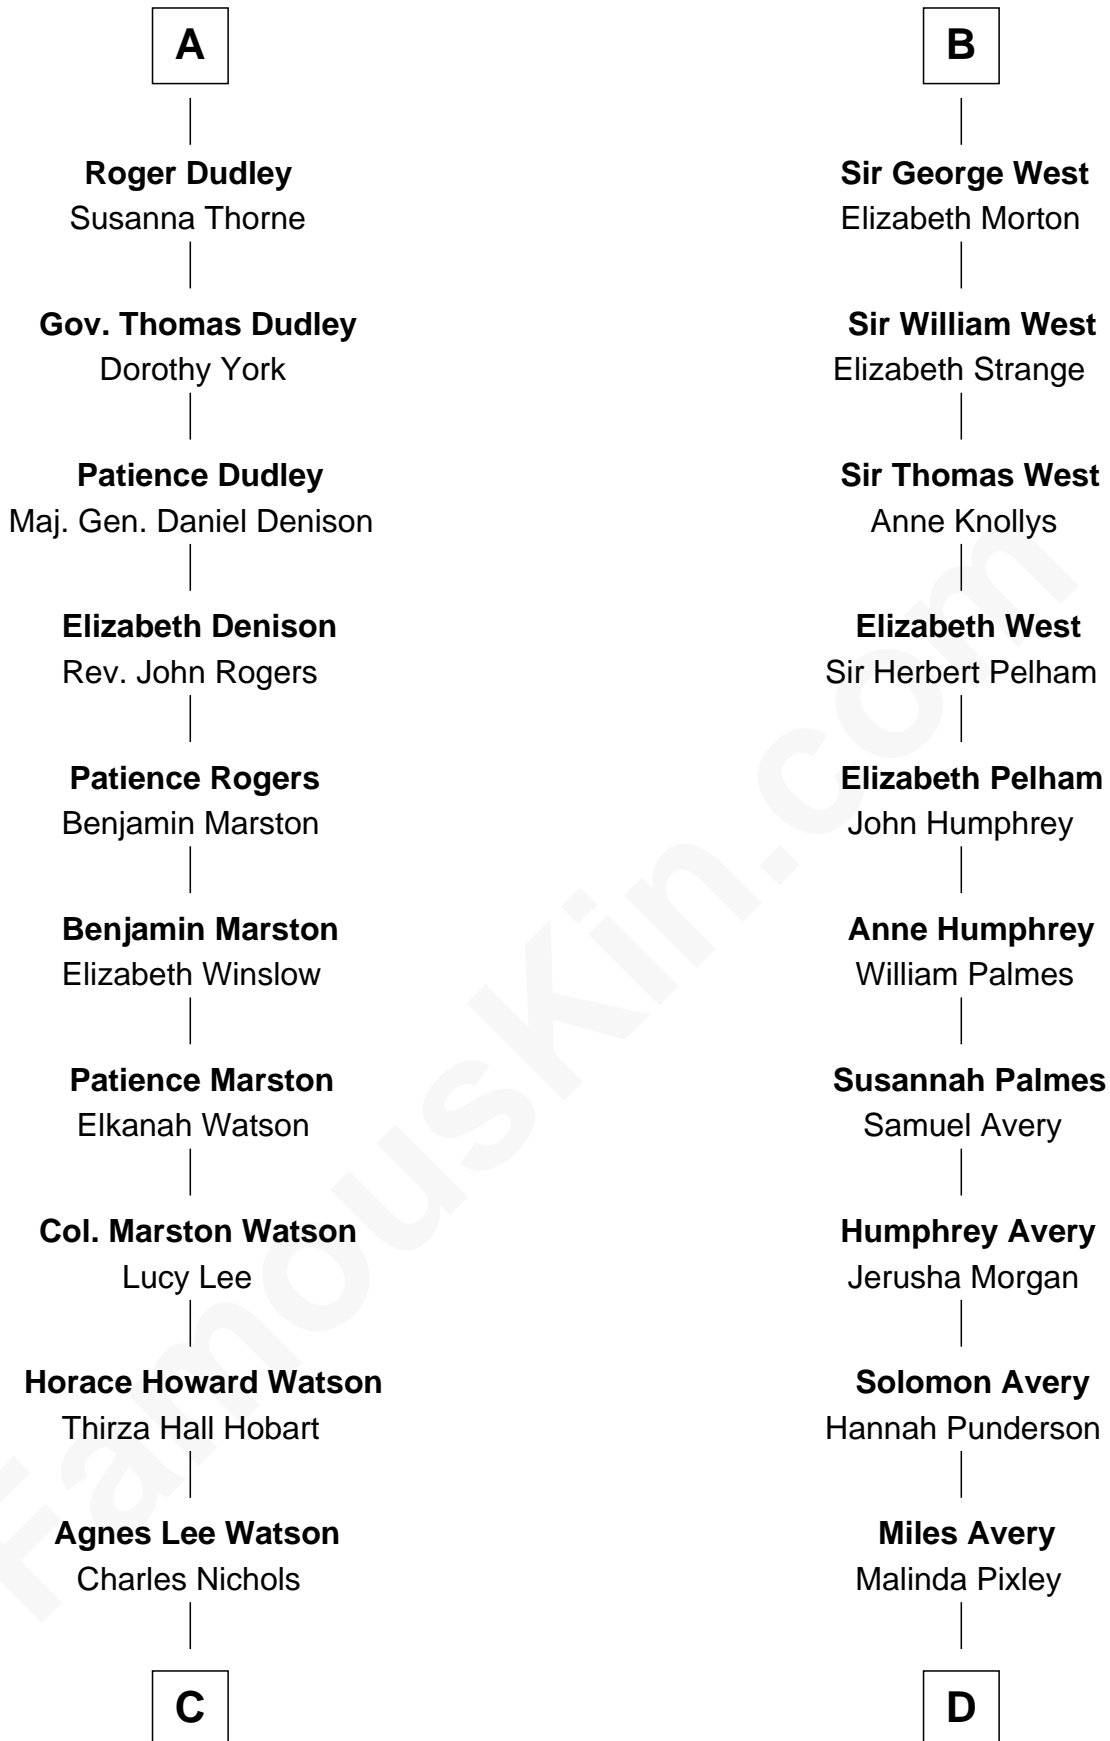

FamousKin.com

Relationship Chart of

John Cena

Movie Actor and WWE Pro Wrestler

21st cousin of

Nelson Rockefeller
41st U.S. Vice-President

C

Charles H. Nichols