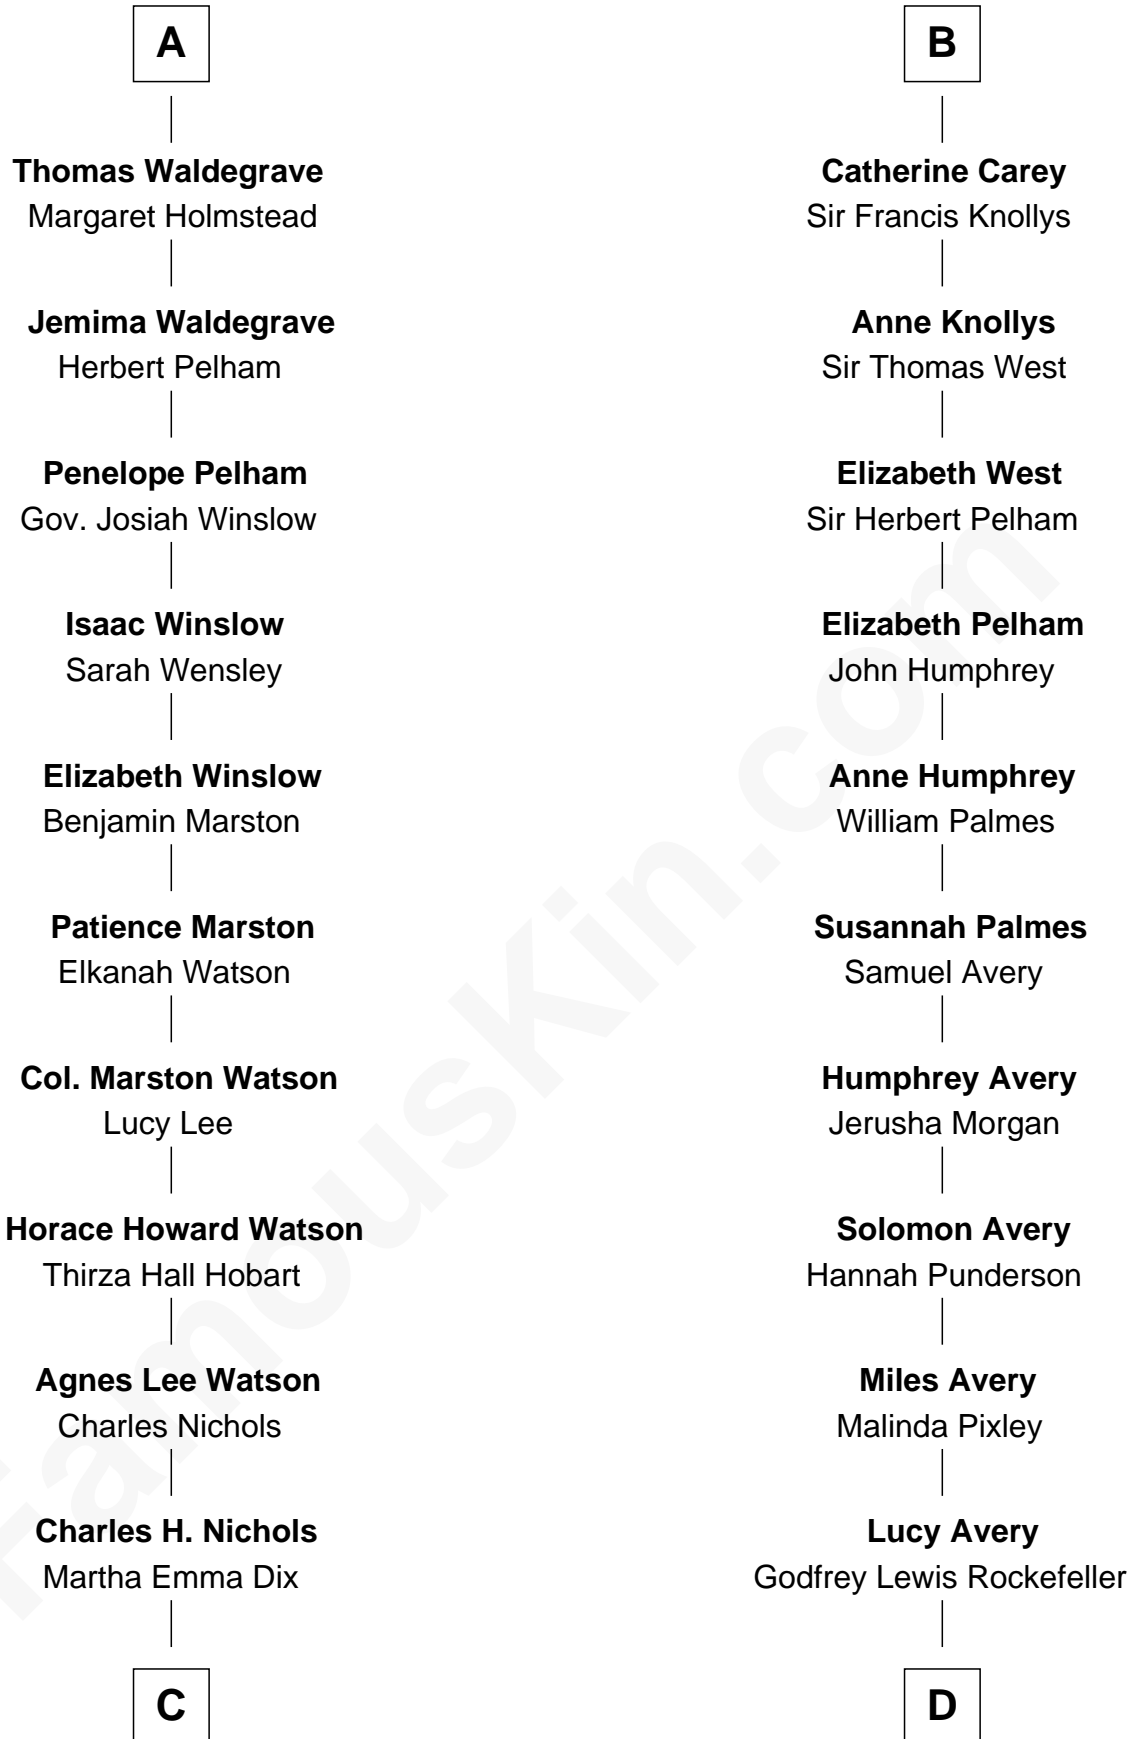

FamousKin.com Relationship Chart of

John Cena

Movie Actor and WWE Pro Wrestler

20th cousin of

Nelson Rockefeller

41st U.S. Vice-President

Sir Robert de Scales

Katherine d'Ufford

C

Charles Nichols
Julia Ellen Skelton

Natalie Nichols
Ulysses John Lupien

Carol Frances Lupien
John Joseph Cena

John Cena
Actor and Pro Wrestler

D

William Avery Rockefeller
Eliza Davison

John Davison Rockefeller
Laura Celestia Spelman

John Davison Rockefeller
Abby Greene Aldrich

Nelson Rockefeller
41st U.S. Vice-President

FamousKin.com