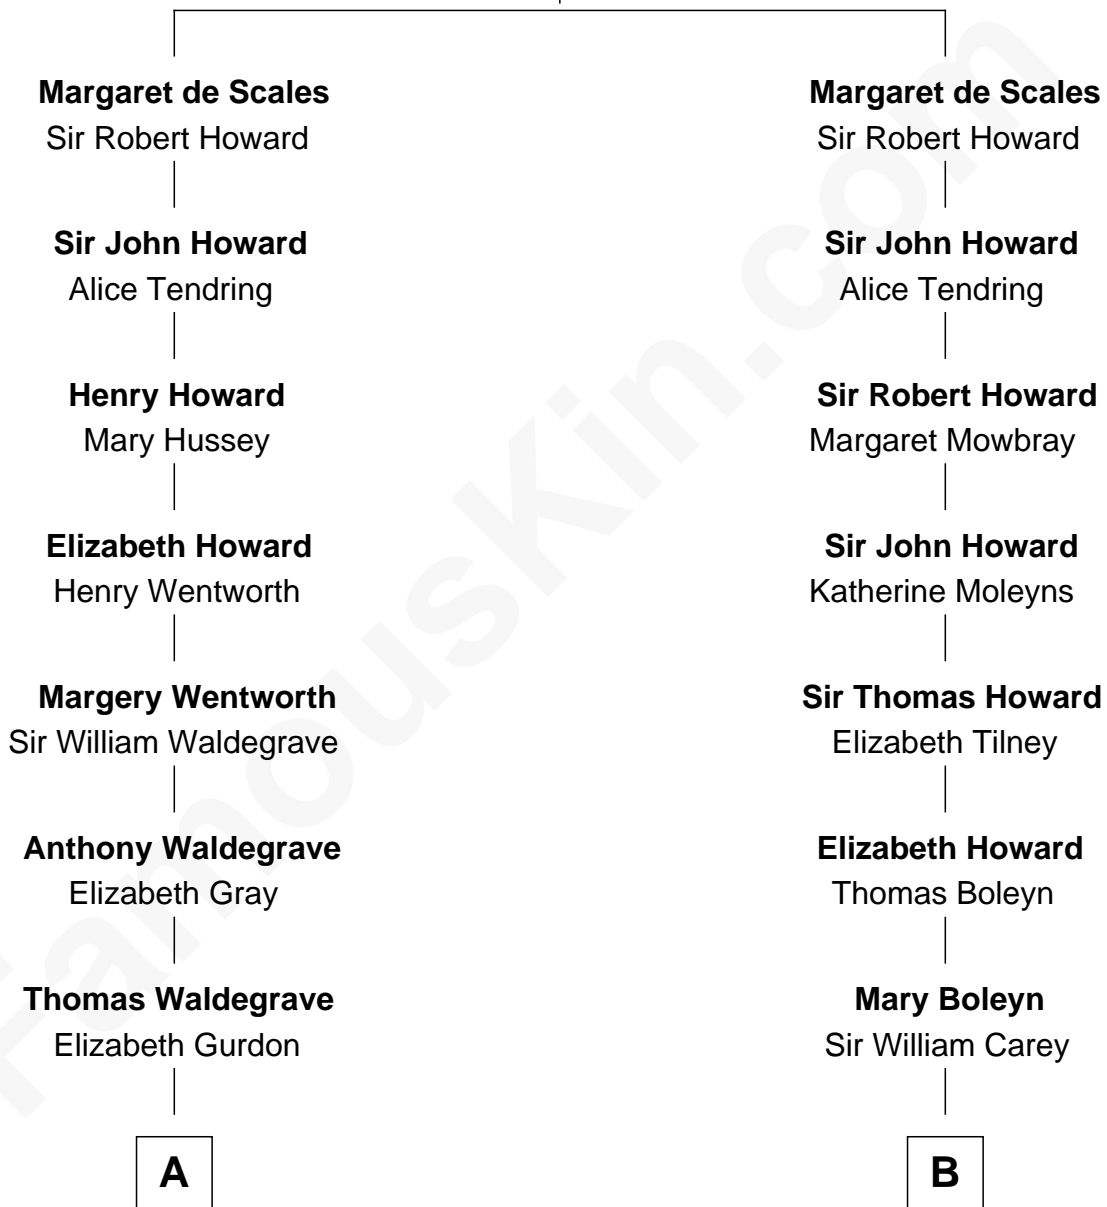

FamousKin.com Relationship Chart of

John Cena

Movie Actor and WWE Pro Wrestler

20th cousin of

Nelson Rockefeller

41st U.S. Vice-President

Sir Robert de Scales

Katherine d'Ufford

John Davison Rockefeller
Abby Greene Aldrich

Nelson Rockefeller
41st U.S. Vice-President

FamousKin.com