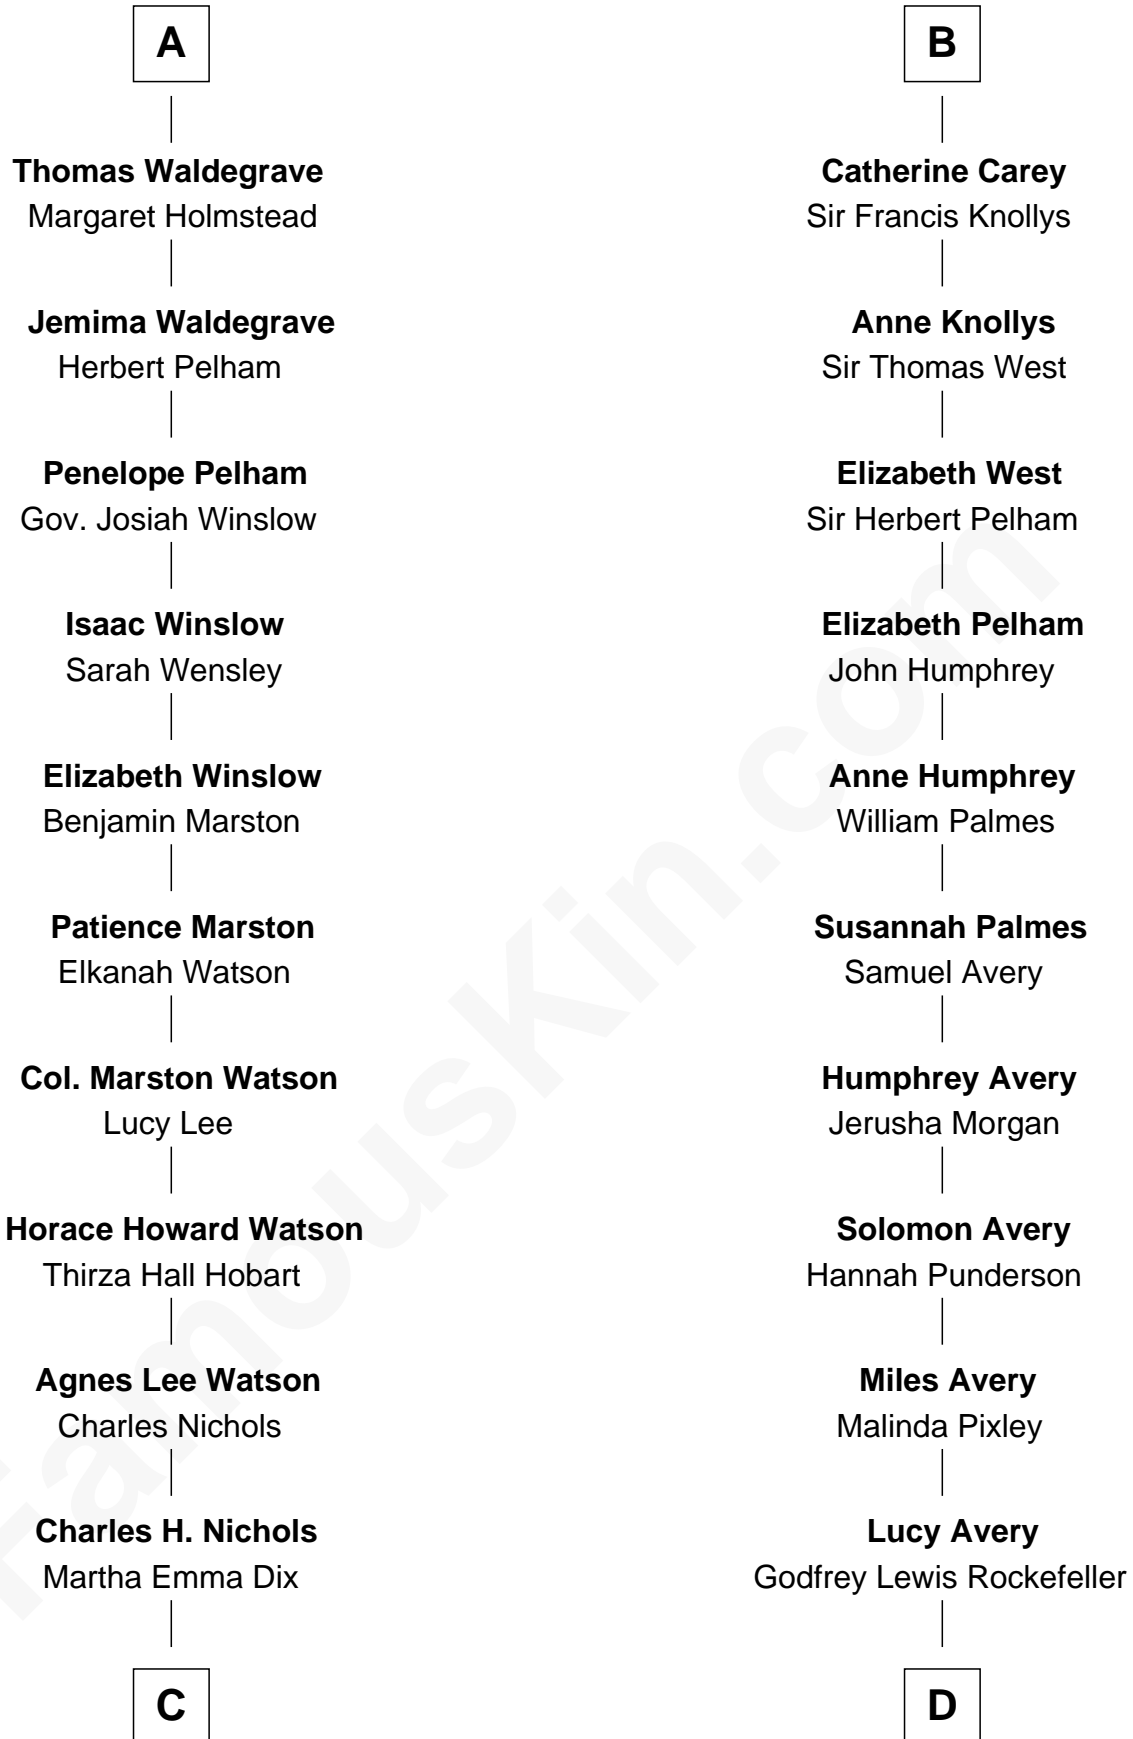

FamousKin.com Relationship Chart of

John Cena

Movie Actor and WWE Pro Wrestler

20th cousin of

Nelson Rockefeller

41st U.S. Vice-President

Sir John Howard

Alice de Bois

C

Charles Nichols
Julia Ellen Skelton

Natalie Nichols
Ulysses John Lupien

Carol Frances Lupien
John Joseph Cena

John Cena
Actor and Pro Wrestler

D

William Avery Rockefeller
Eliza Davison

John Davison Rockefeller
Laura Celestia Spelman

John Davison Rockefeller
Abby Greene Aldrich

Nelson Rockefeller
41st U.S. Vice-President

FamousKin.com