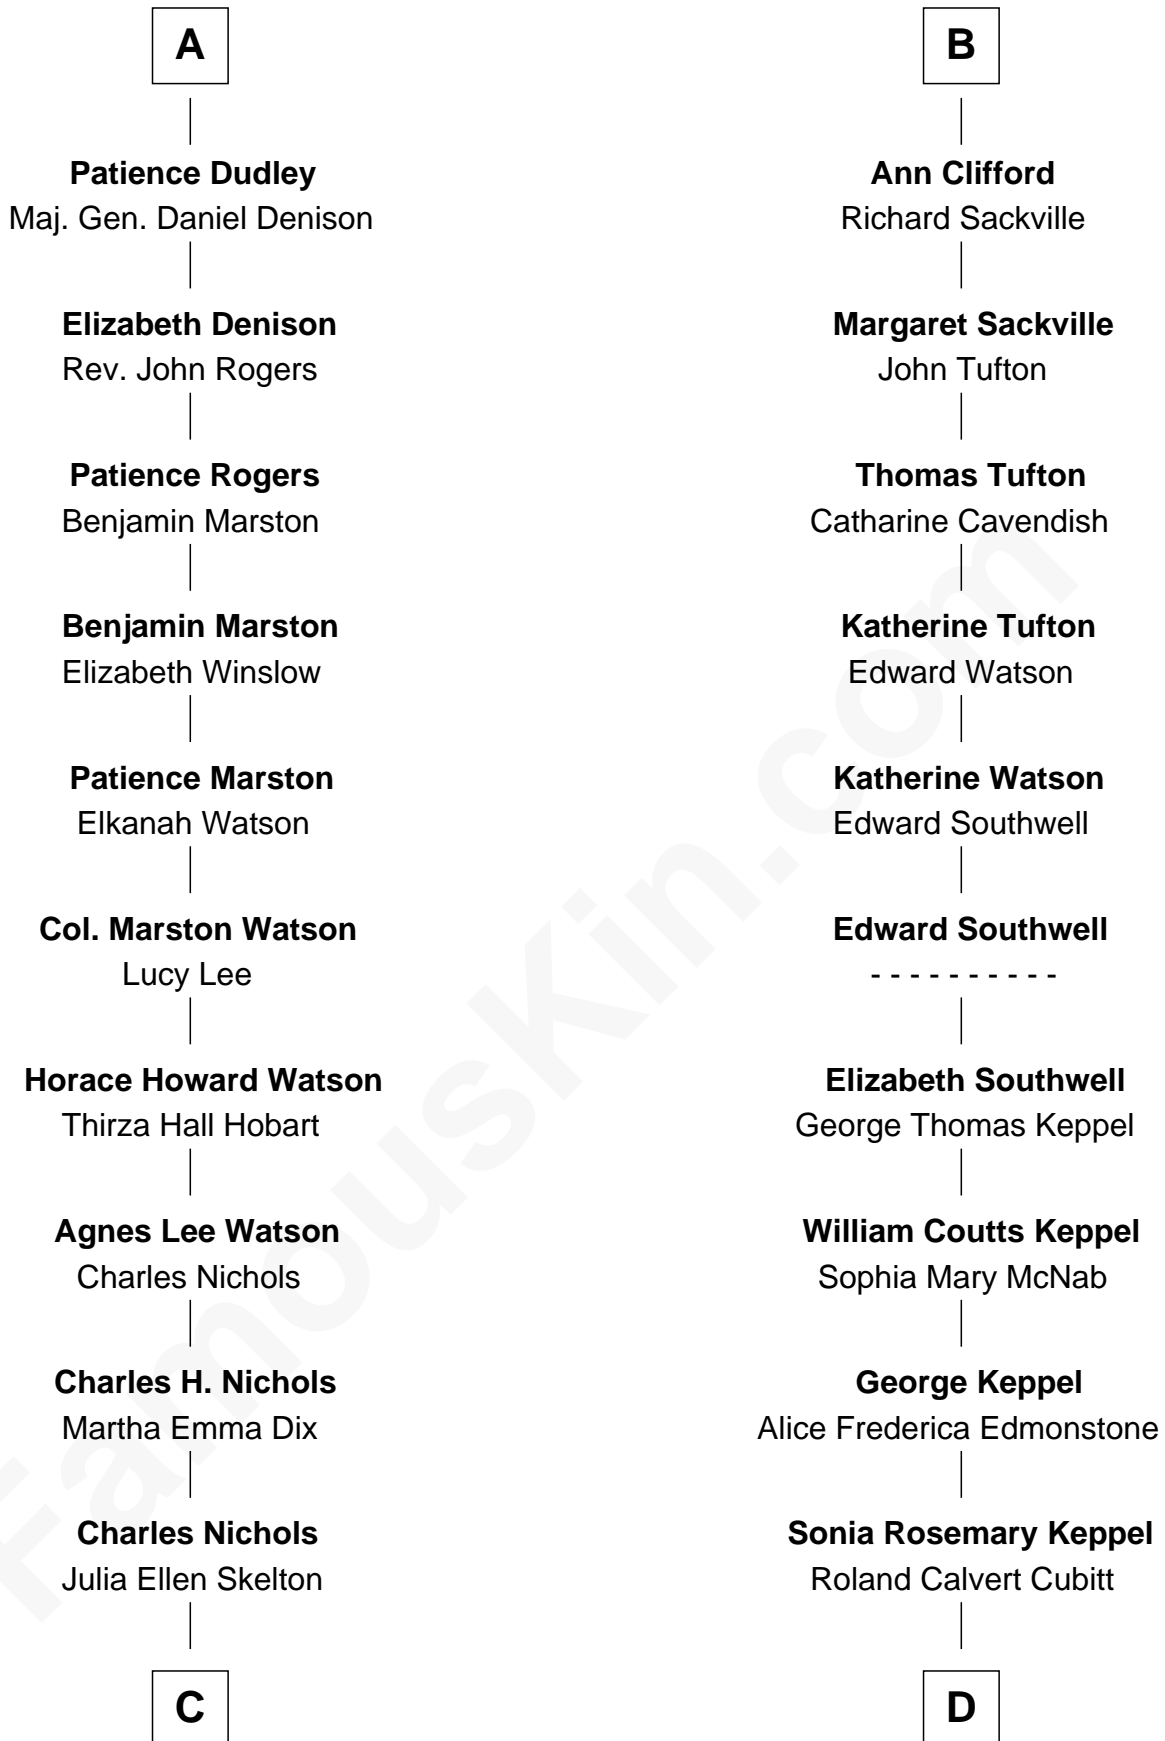

FamousKin.com

Relationship Chart of

John Cena

Movie Actor and WWE Pro Wrestler

18th cousin 1 time removed of

Camilla Parker Bowles

Queen Consort of the United Kingdom

C