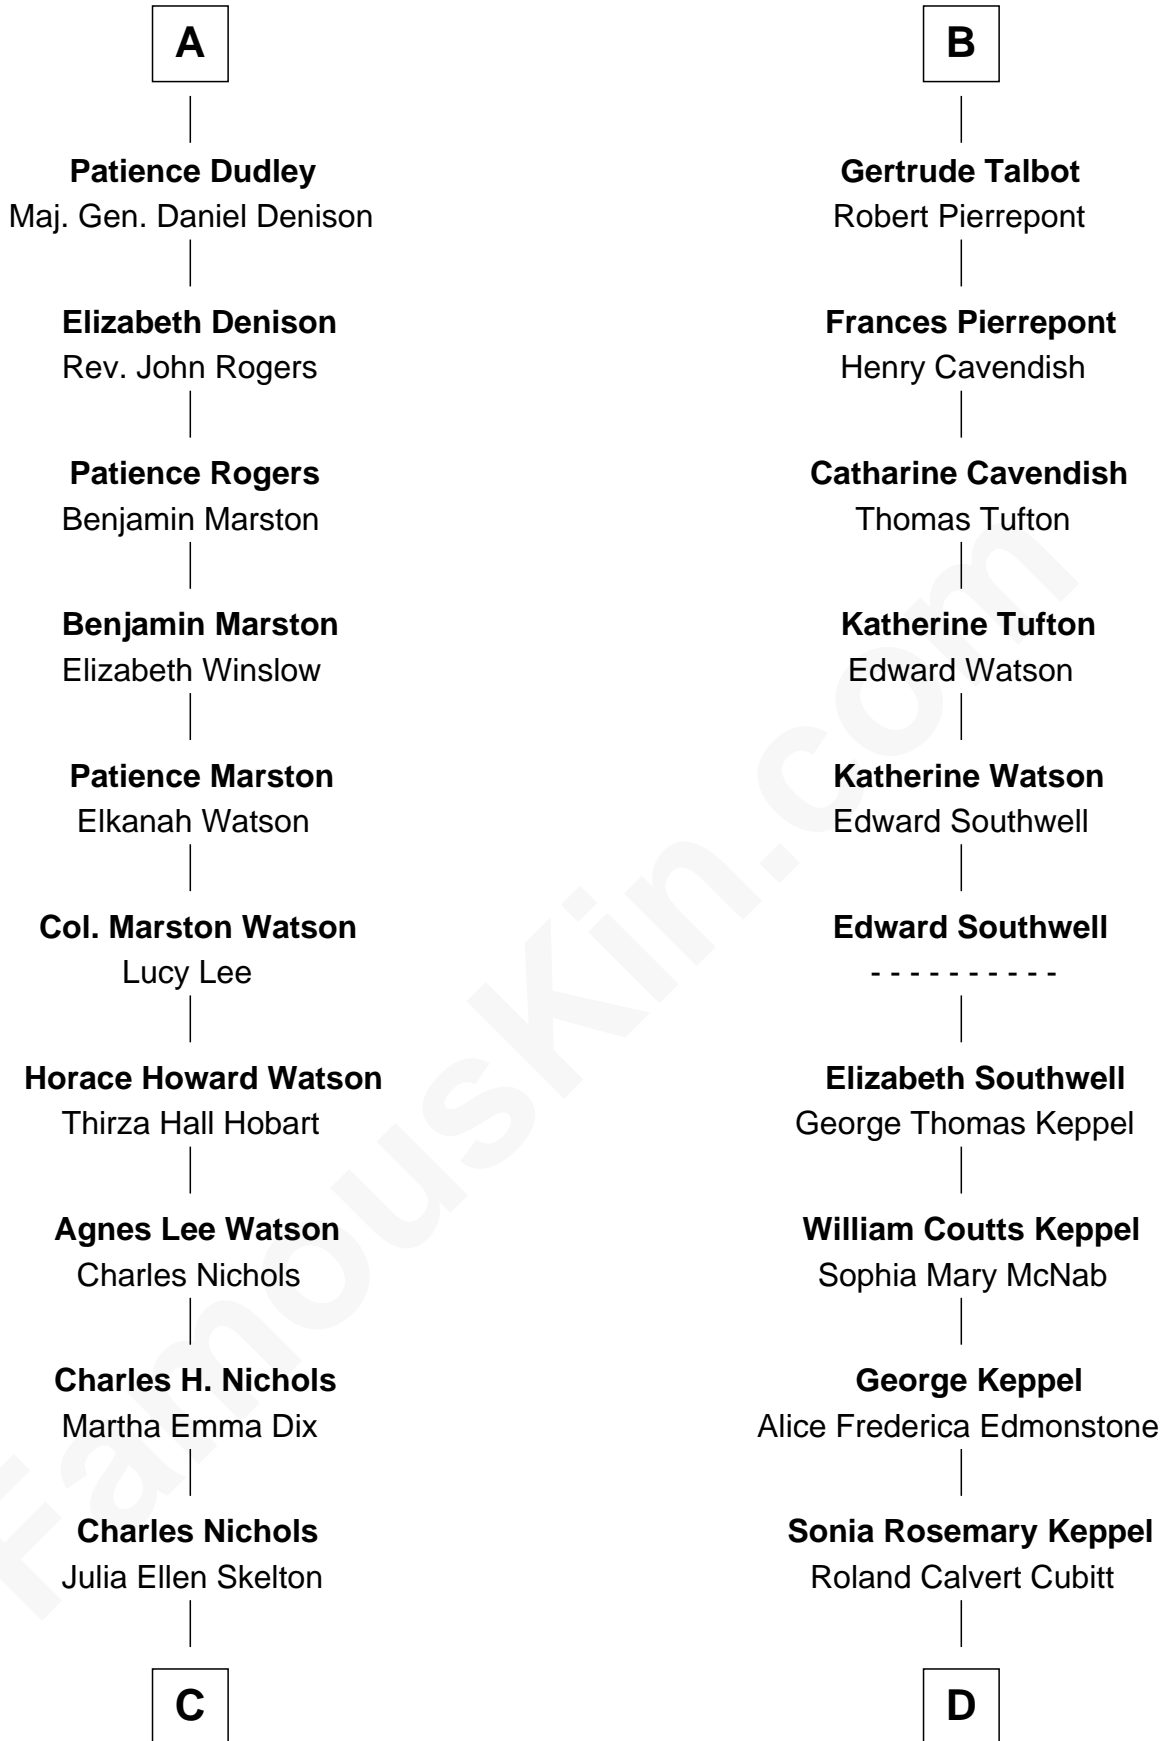

FamousKin.com

Relationship Chart of

John Cena

Movie Actor and WWE Pro Wrestler

18th cousin 1 time removed of

Camilla Parker Bowles

Queen Consort of the United Kingdom

C