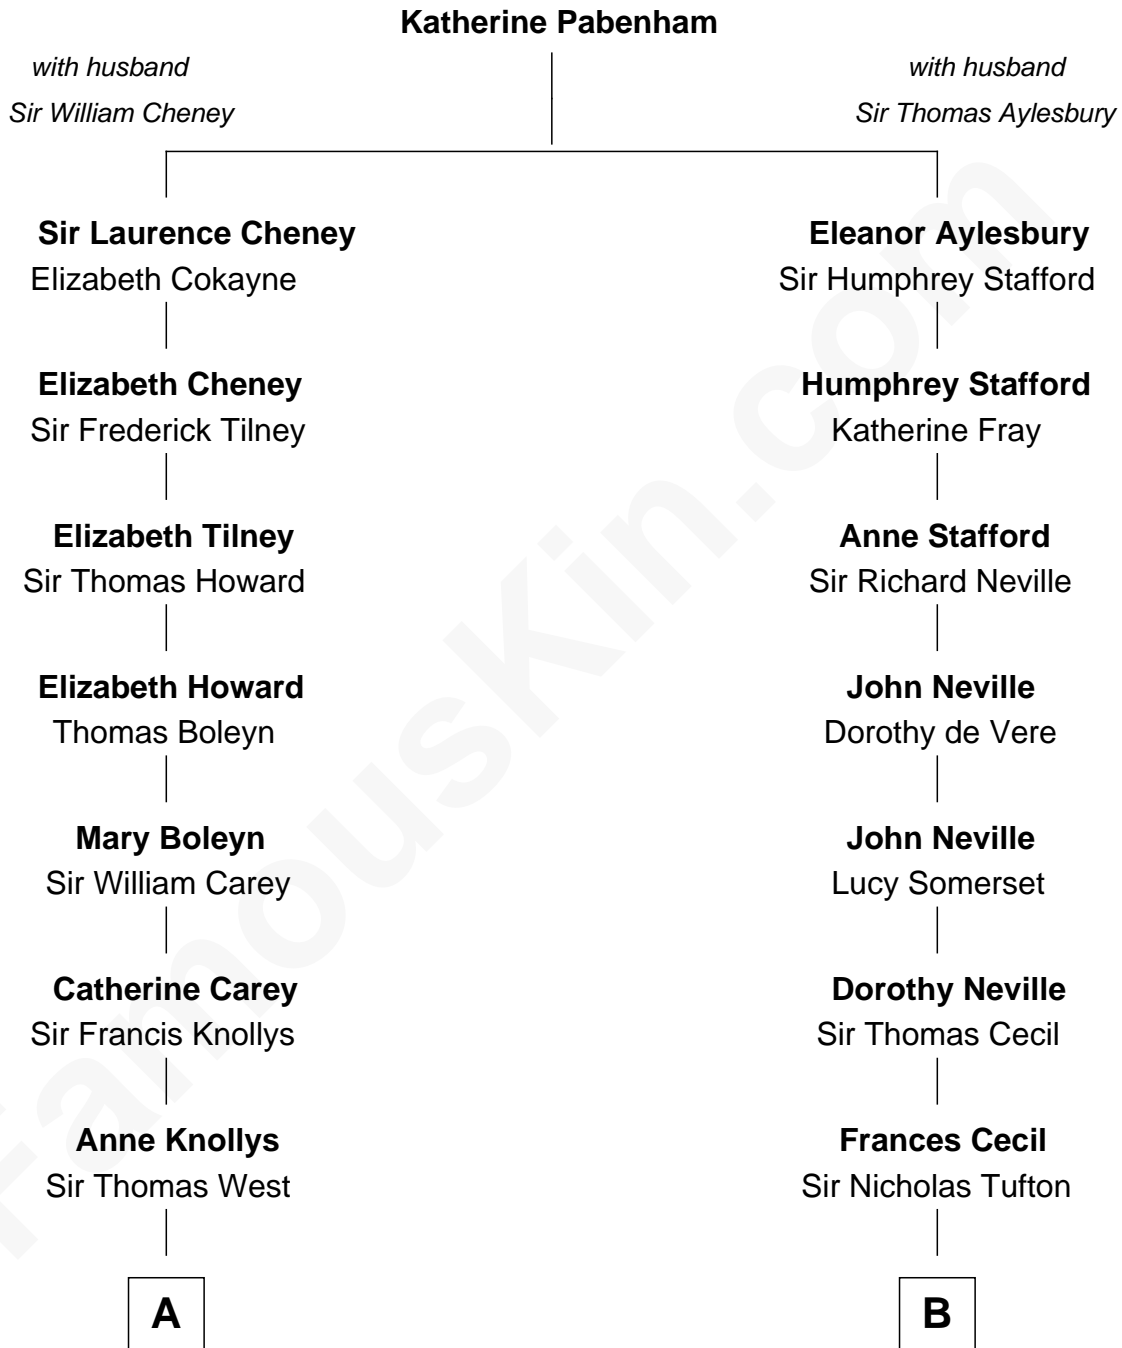

FamousKin.com

Relationship Chart of

John Cena

Movie Actor and WWE Pro Wrestler

17th cousin 3 times removed of

Camilla Parker Bowles

Queen Consort of the United Kingdom

C