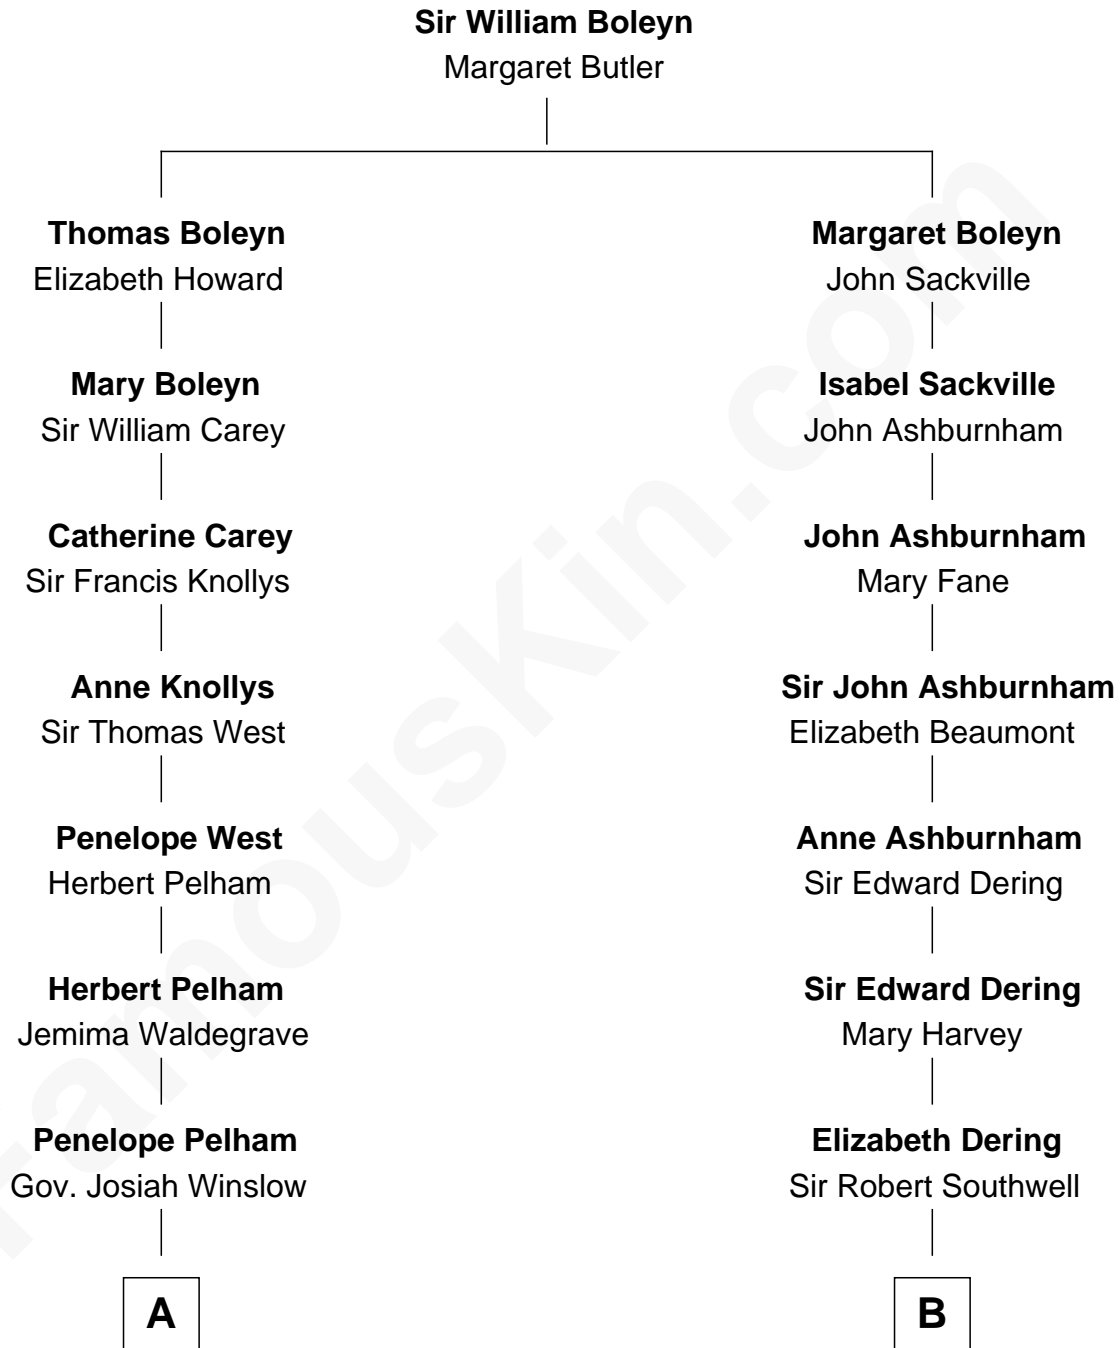

FamousKin.com

Relationship Chart of

John Cena

Movie Actor and WWE Pro Wrestler

15th cousin 2 times removed of

Camilla Parker Bowles

Queen Consort of the United Kingdom

John Cena photo by [Edward Joseph Hersom II](#)

Camilla Parker Bowles photo by [Agência Brasil](#) ([CC BY 3.0 BRAZIL](#))