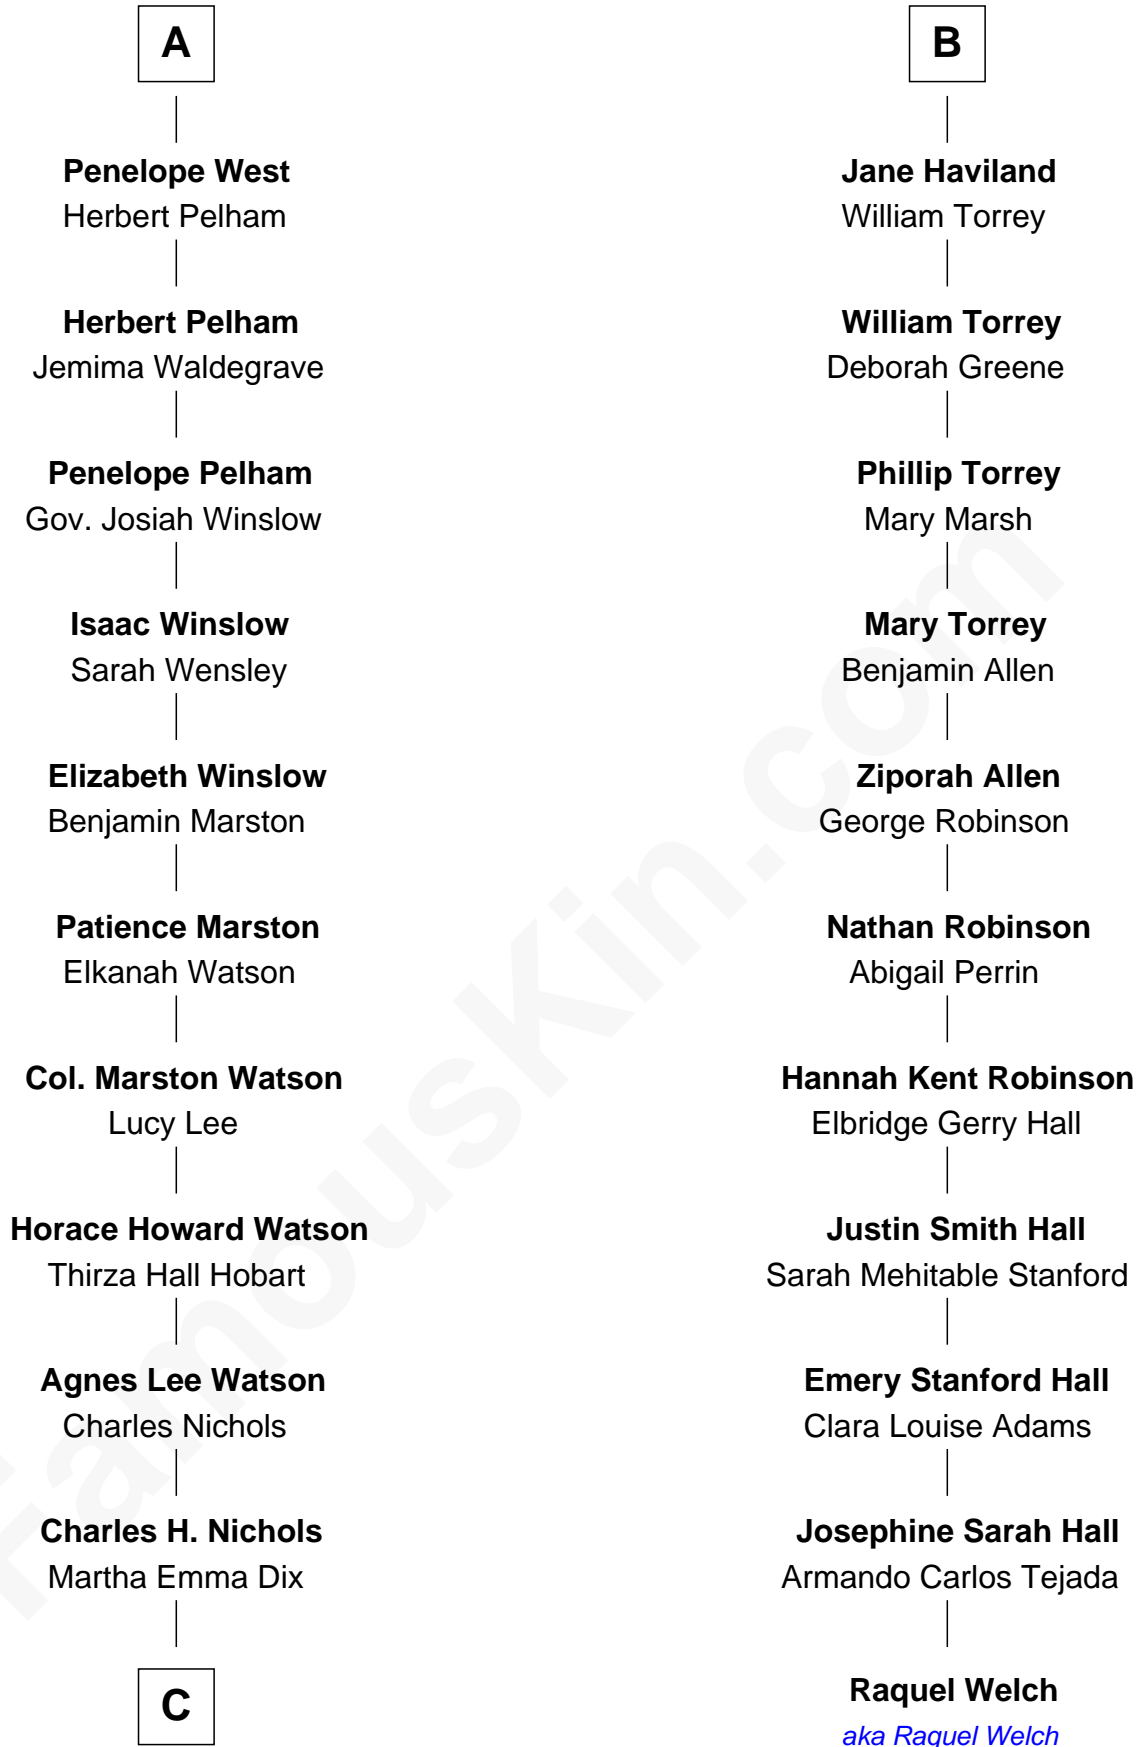

FamousKin.com

Relationship Chart of

John Cena

Movie Actor and WWE Pro Wrestler

17th cousin 3 times removed of

Raquel Welch

Movie Actress

C

Charles Nichols
Julia Ellen Skelton

Natalie Nichols
Ulysses John Lupien

Carol Frances Lupien
John Joseph Cena

John Cena
Actor and Pro Wrestler

FamousKin.com