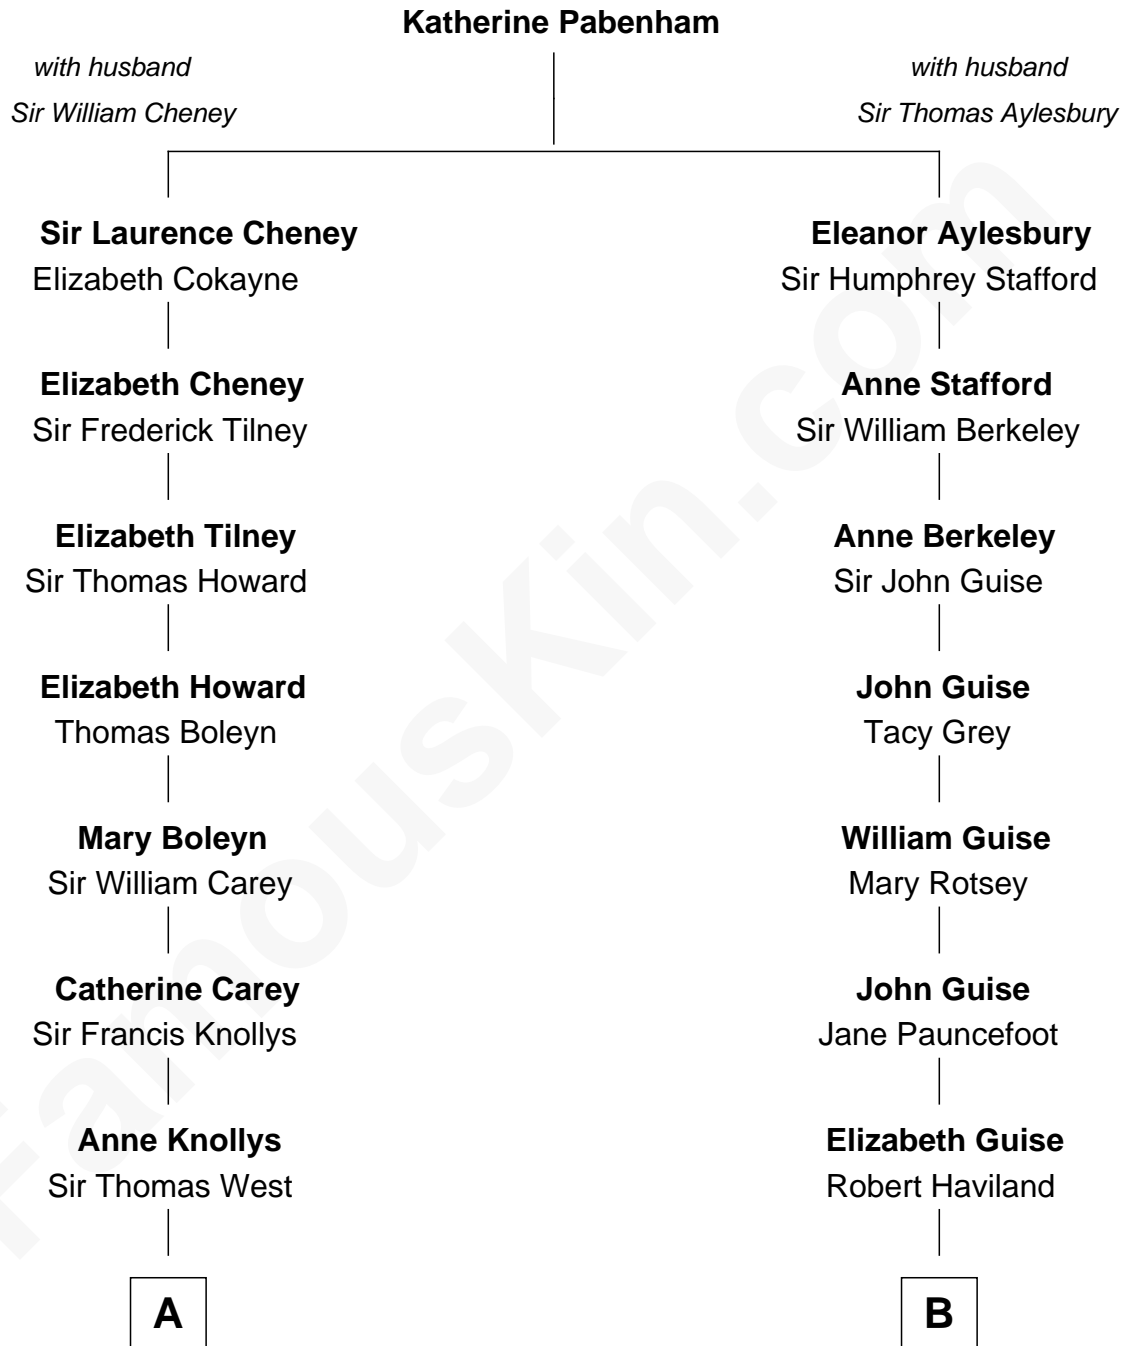

FamousKin.com

Relationship Chart of

John Cena

Movie Actor and WWE Pro Wrestler

17th cousin 3 times removed of

Raquel Welch

Movie Actress

C