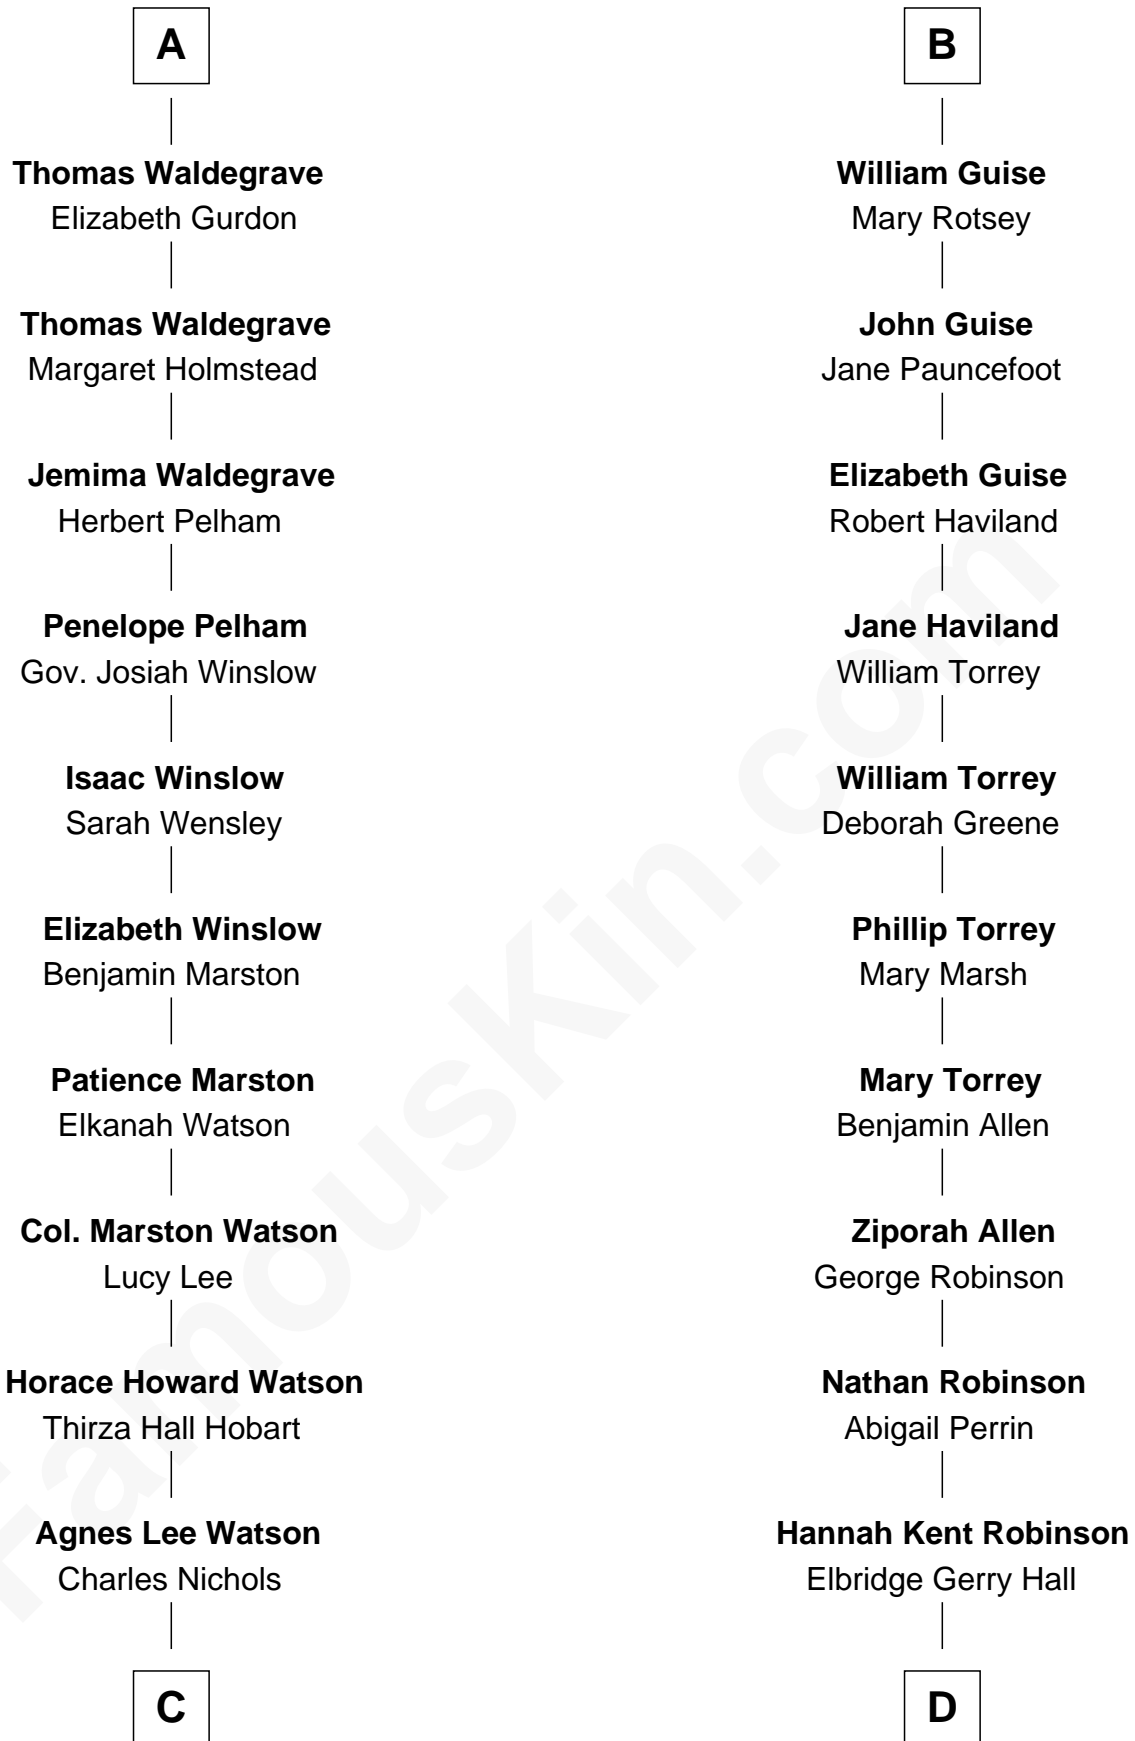

FamousKin.com

Relationship Chart of

John Cena

Movie Actor and WWE Pro Wrestler

20th cousin 1 time removed of

Raquel Welch
Movie Actress

C

Charles H. Nichols