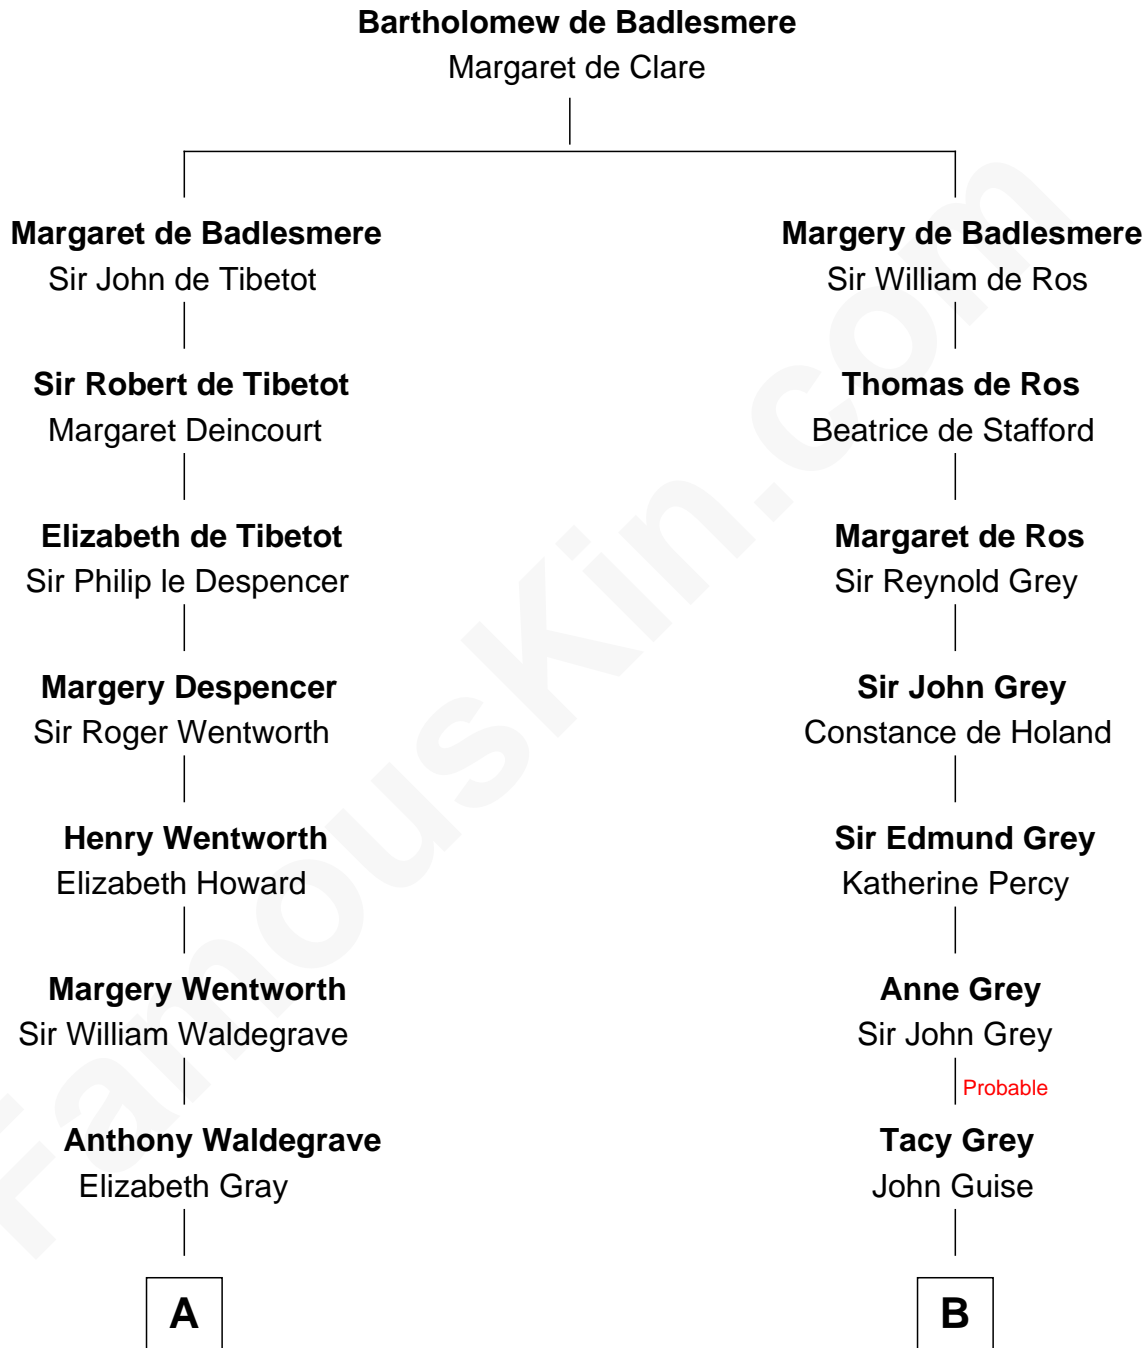

FamousKin.com

Relationship Chart of

John Cena

Movie Actor and WWE Pro Wrestler

20th cousin 1 time removed of

Raquel Welch
Movie Actress

C

Charles H. Nichols