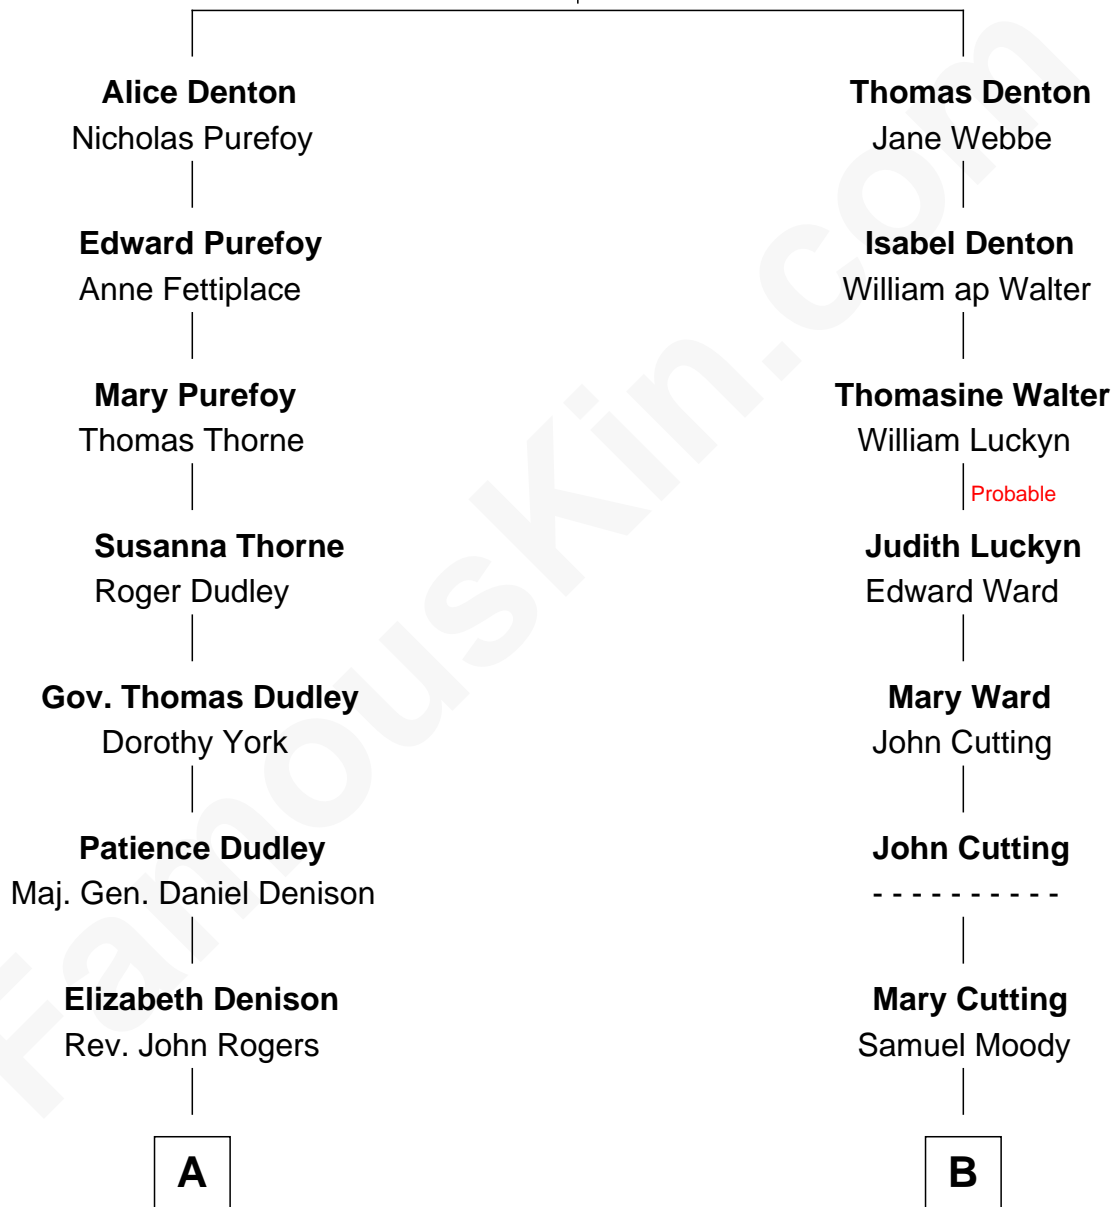

FamousKin.com

Relationship Chart of

John Cena

Movie Actor and WWE Pro Wrestler

16th cousin 1 time removed of

Raquel Welch

Movie Actress

John Denton
Isabel Brome

Actor and Pro Wrestler

John Cena photo by [Edward Joseph Hersom II](#)

Raquel Welch photo by [Alan Light](#) [\(CC BY 2.0\)](#)