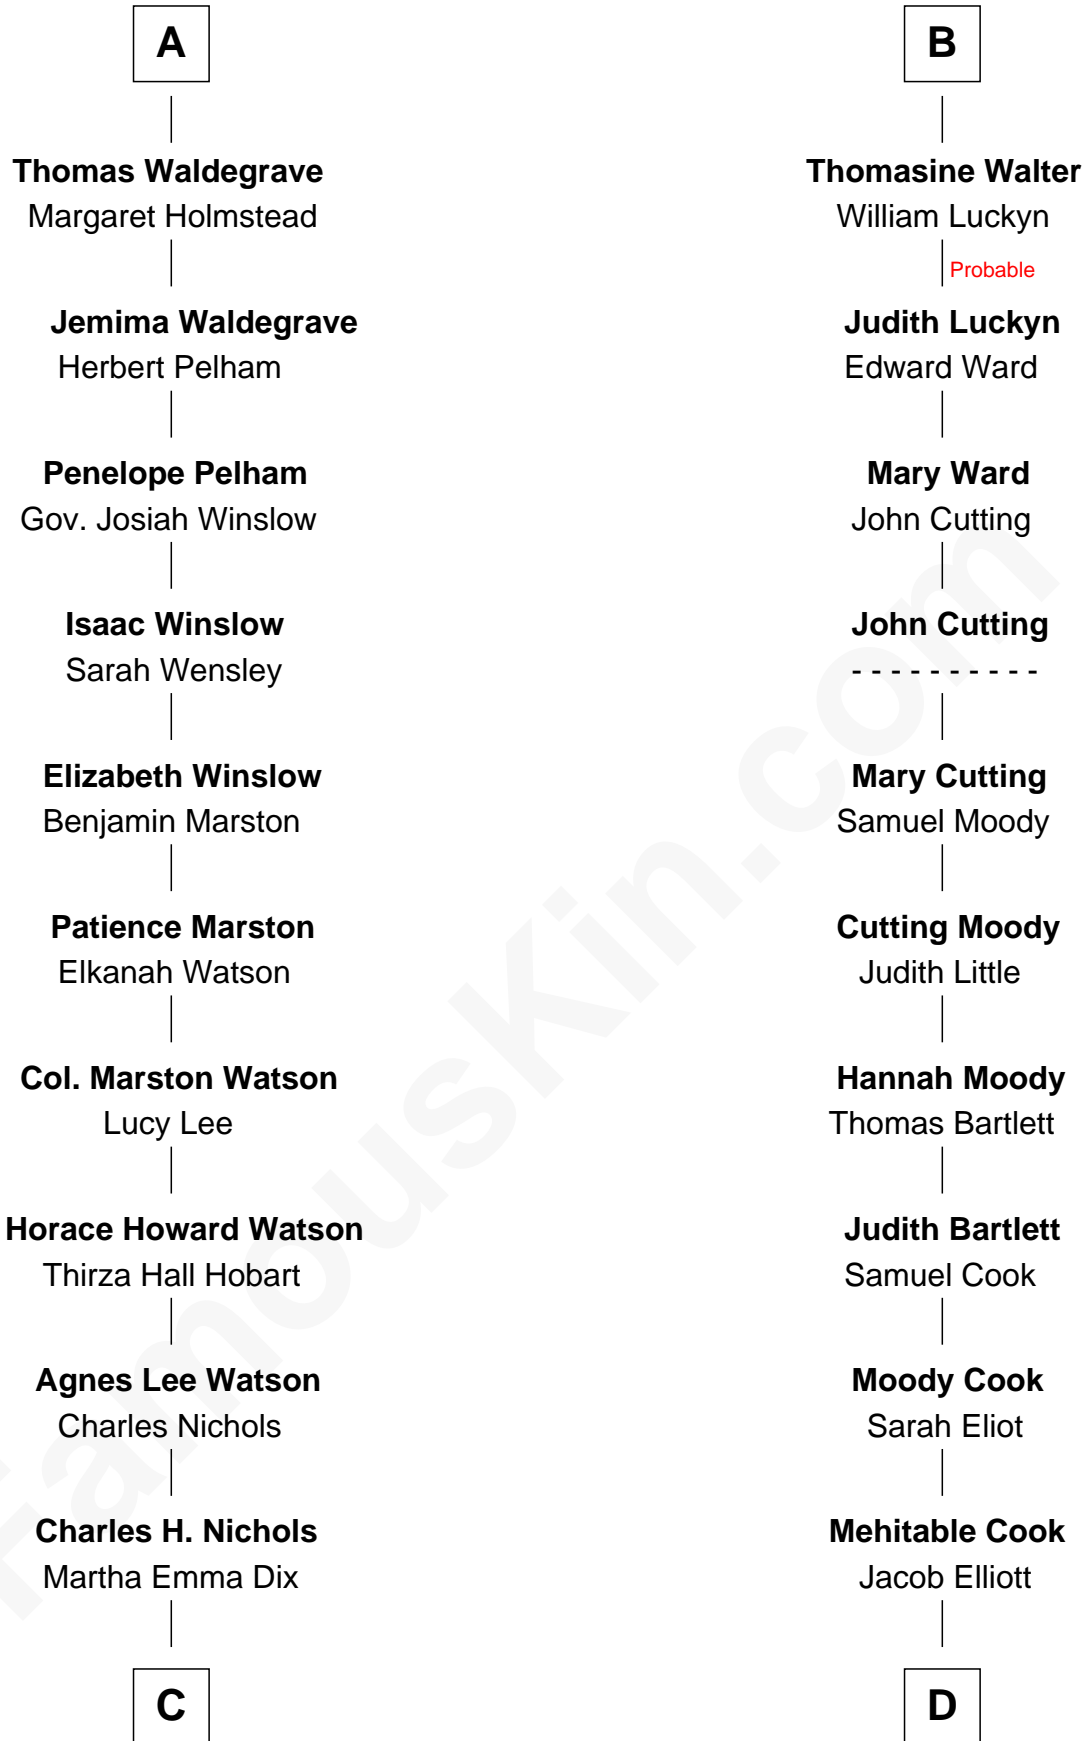

FamousKin.com

Relationship Chart of

John Cena

Movie Actor and WWE Pro Wrestler

20th cousin 1 time removed of

Raquel Welch
Movie Actress

Sir John Howard
Alice de Bois

C